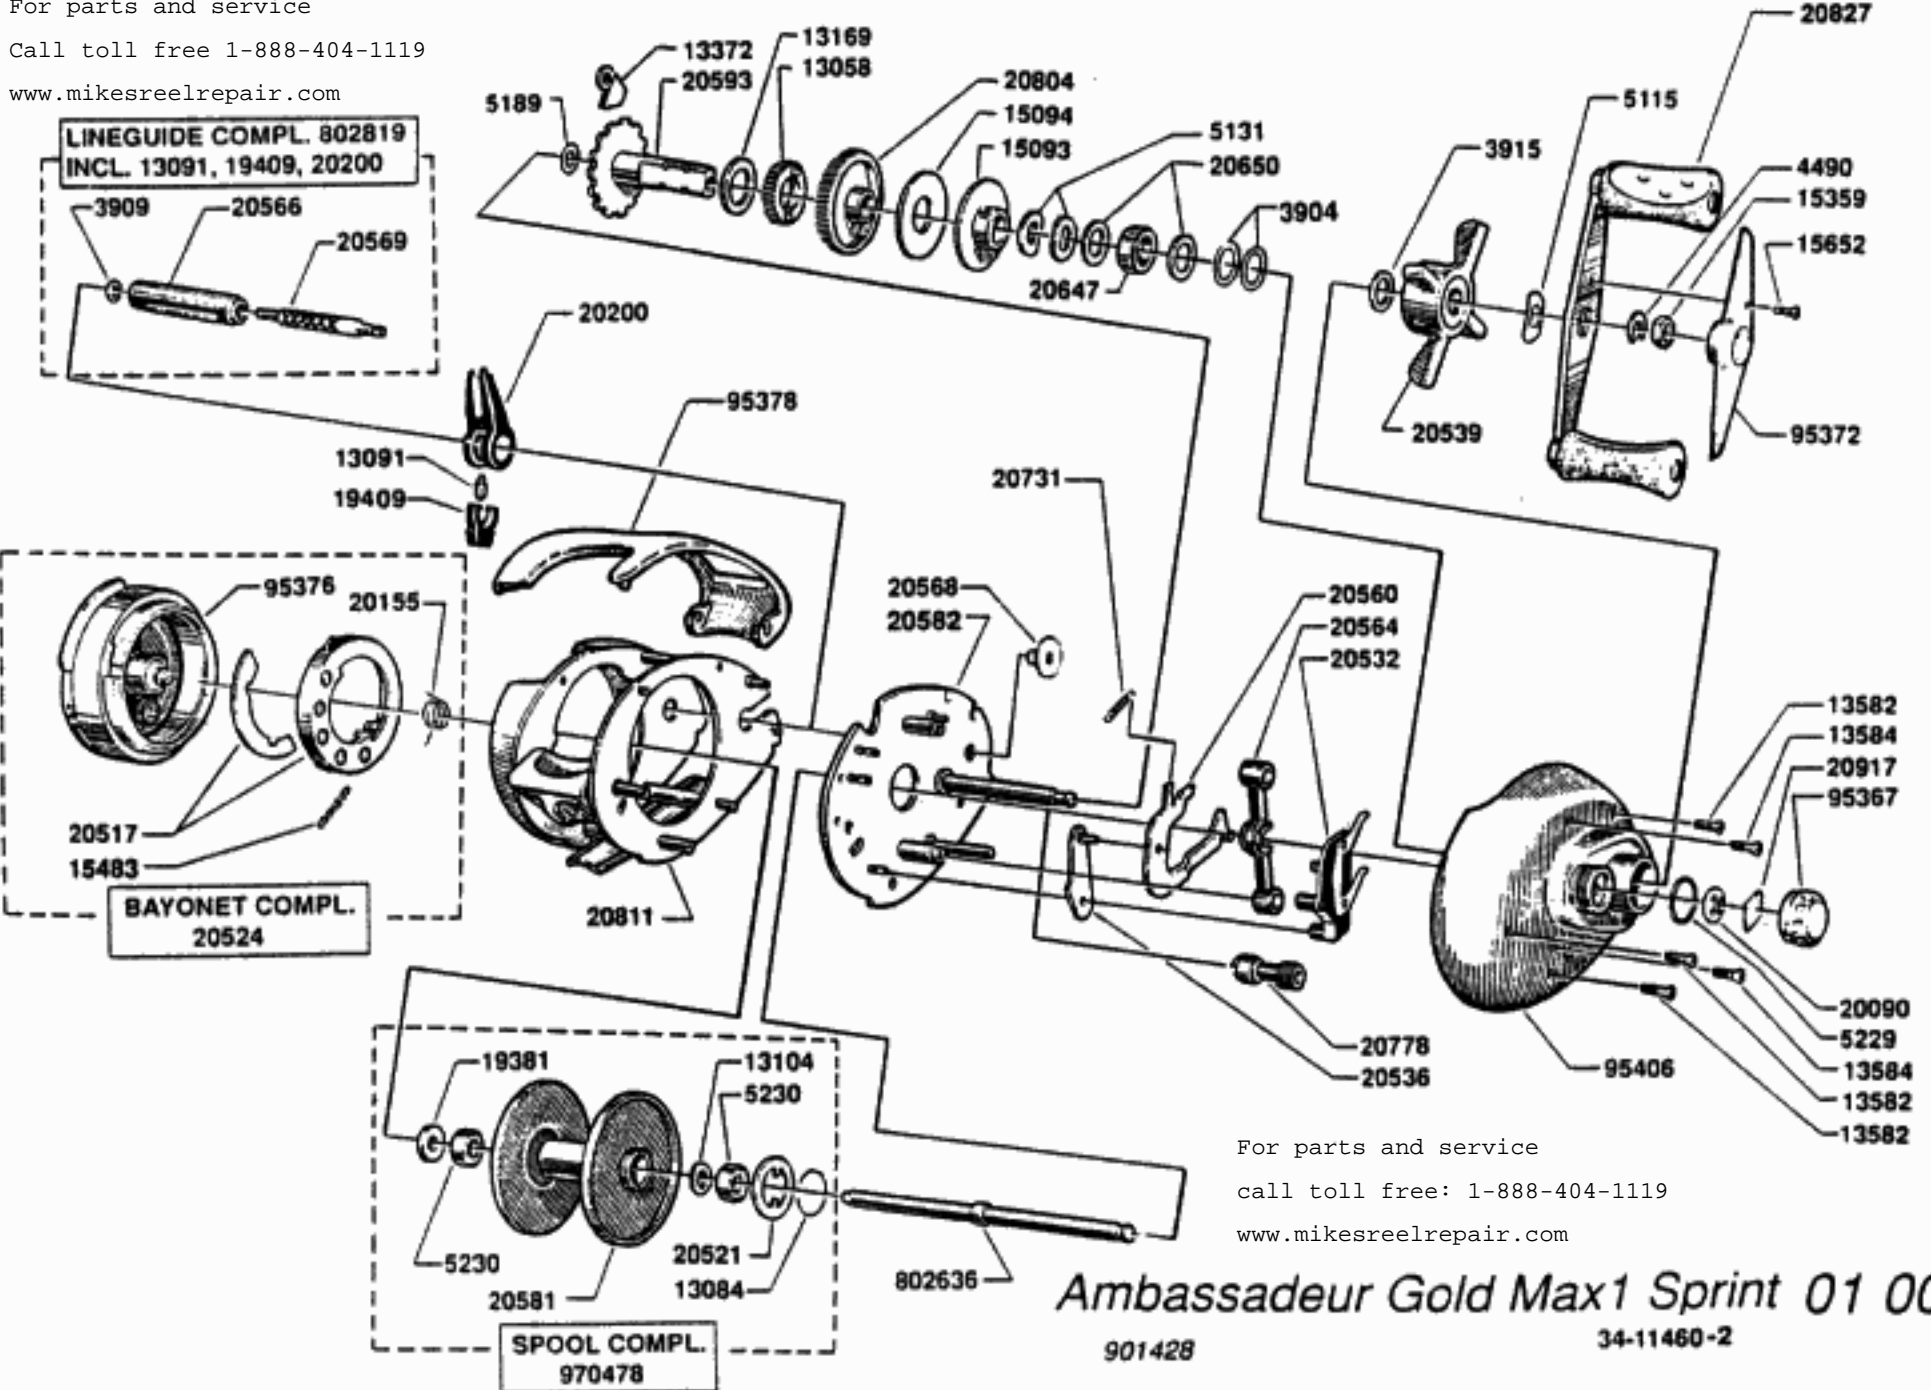

For parts and service

Call toll free 1-888-404-1119

www.mikesreelrepair.com

For parts and service
call toll free: 1-888-404-1119
www.mikesreelrepair.com

Ambassadeur Gold Max1 Sprint 01 00

901428

34-11460-2