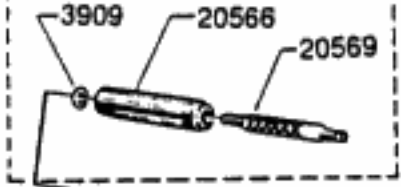

LINEGUIDE COMPL. 802819
INCL. 13091, 19409, 20200

BAYONET COMPL.
20524

SPOOL COMPL.
970478

For parts and service
call toll free: 1-888-404-1119
www.mikesreelrepair.com

Ambassadeur Gold Max 1 Sprint IAR 03 00
901597-901598 34-11633-0