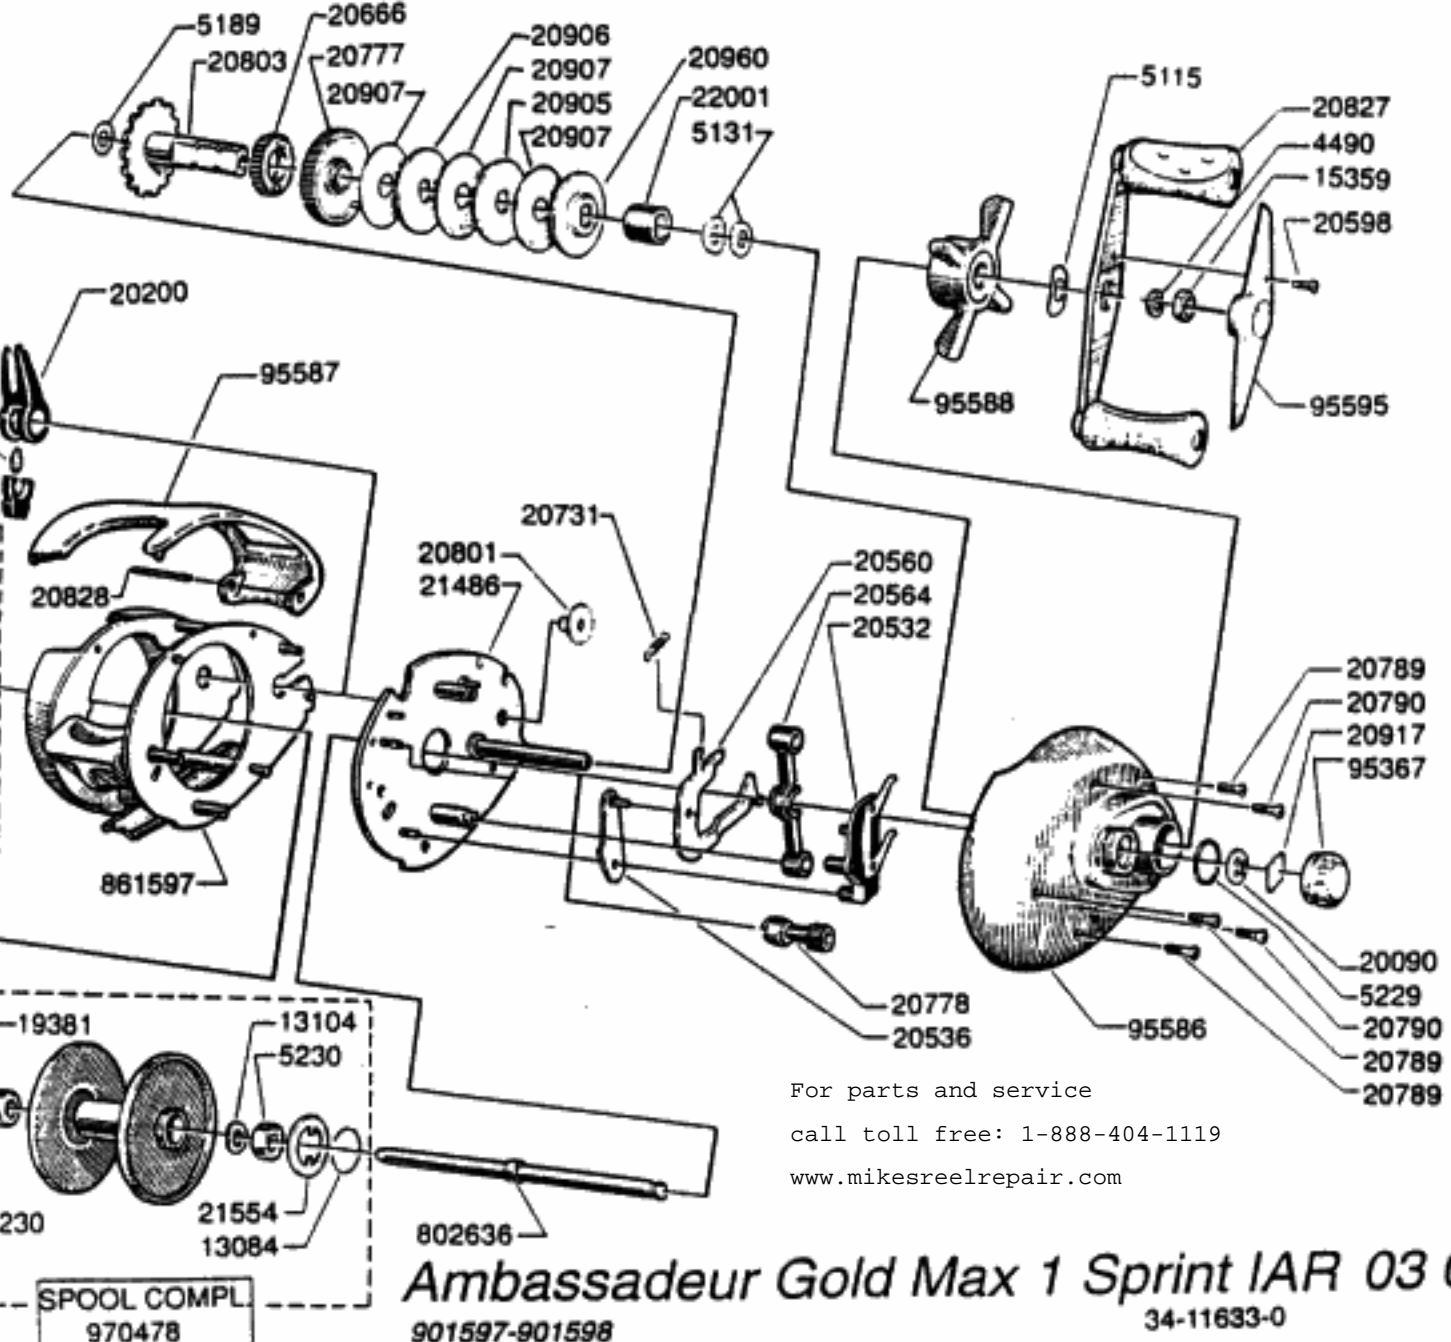

LINEGUIDE COMPL. 802819
INCL. 13091, 19409, 20200

BAYONET COMPL.
20524

SPOOL COMPL.
970478

For parts and service
call toll free: 1-888-404-1119
www.mikesreelrepair.com

Ambassadeur Gold Max 1 Sprint IAR 03 00
901597-901598 34-11633-0