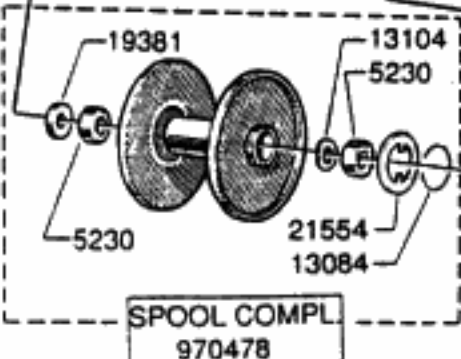

LINEGUIDE COMPL. 802819
INCL. 13091, 19409, 20200

BAYONET COMPL.
20524

SPOOL COMPL.
970478

For parts and service
call toll free: 1-888-404-1119
www.mikesreelrepair.com

Ambassadeur Gold Max 1 Sprint IAR 03 00
901597-901598 34-11633-0