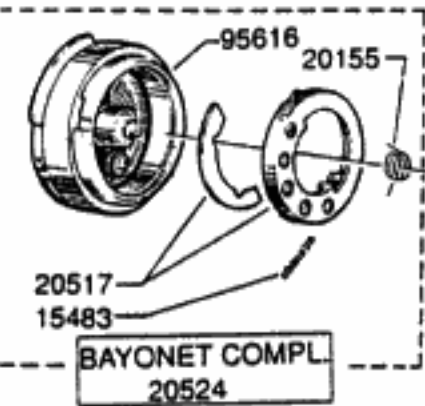

LINEGUIDE COMPL. 802819
INCL. 13091, 19409, 20200

BAYONET COMPL.
20524

SPOOL COMPL.
970478

For parts and service
call toll free: 1-888-404-1119
www.mikesreelrepair.com

Ambassadeur Gold Max 1 Sprint IAR 03 00
901597-901598 34-11633-0