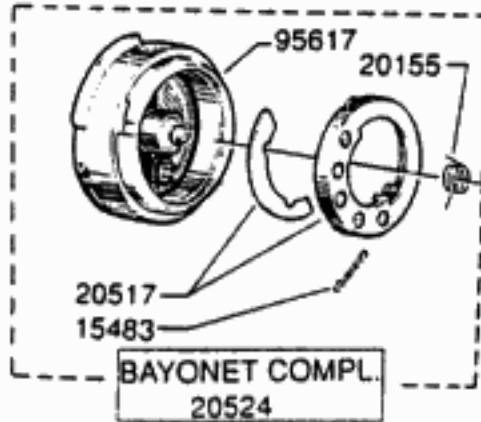

LINEGUIDE COMPL. 802819  
INCL. 13091, 19409, 20200

BAYONET COMPL.  
20524

SPOOL COMPL.  
970478

For parts and service  
call toll free: 1-888-404-1119  
www.mikesreelrepair.com

**Ambassadeur Gold Max 1 IAR 03 00**  
901591-901592 34-11631-0