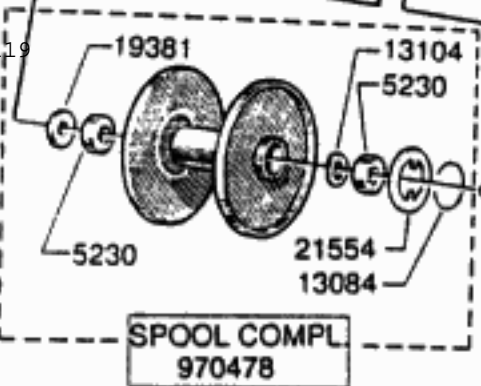

LINEGUIDE COMPL. 802819  
INCL. 13091, 19409, 20200

BAYONET COMPL.  
20524

SPOOL COMPL.  
970478

For parts and service  
call toll free: 1-888-404-1119  
www.mikesreelrepair.com

**Ambassadeur Gold Max 1 IAR 03 00**  
901591-901592 34-11631-0