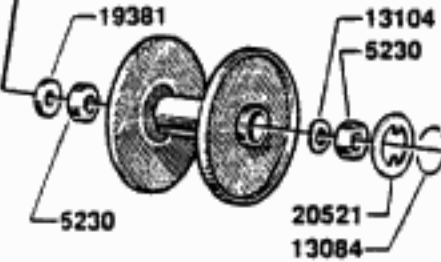

LINEGUIDE COMPL. 802819
INCL. 13091, 19409, 20200

SPOOL COMPL. 970478

For parts and service
 Call toll free 1-888-404-1119
www.mikesreelrepair.com

For parts and service
 call toll free: 1-888-404-1119
www.mikesreelrepair.com

Ambassadeur Gold Max 1 2 Speed 01 00

901430

34-11462-1