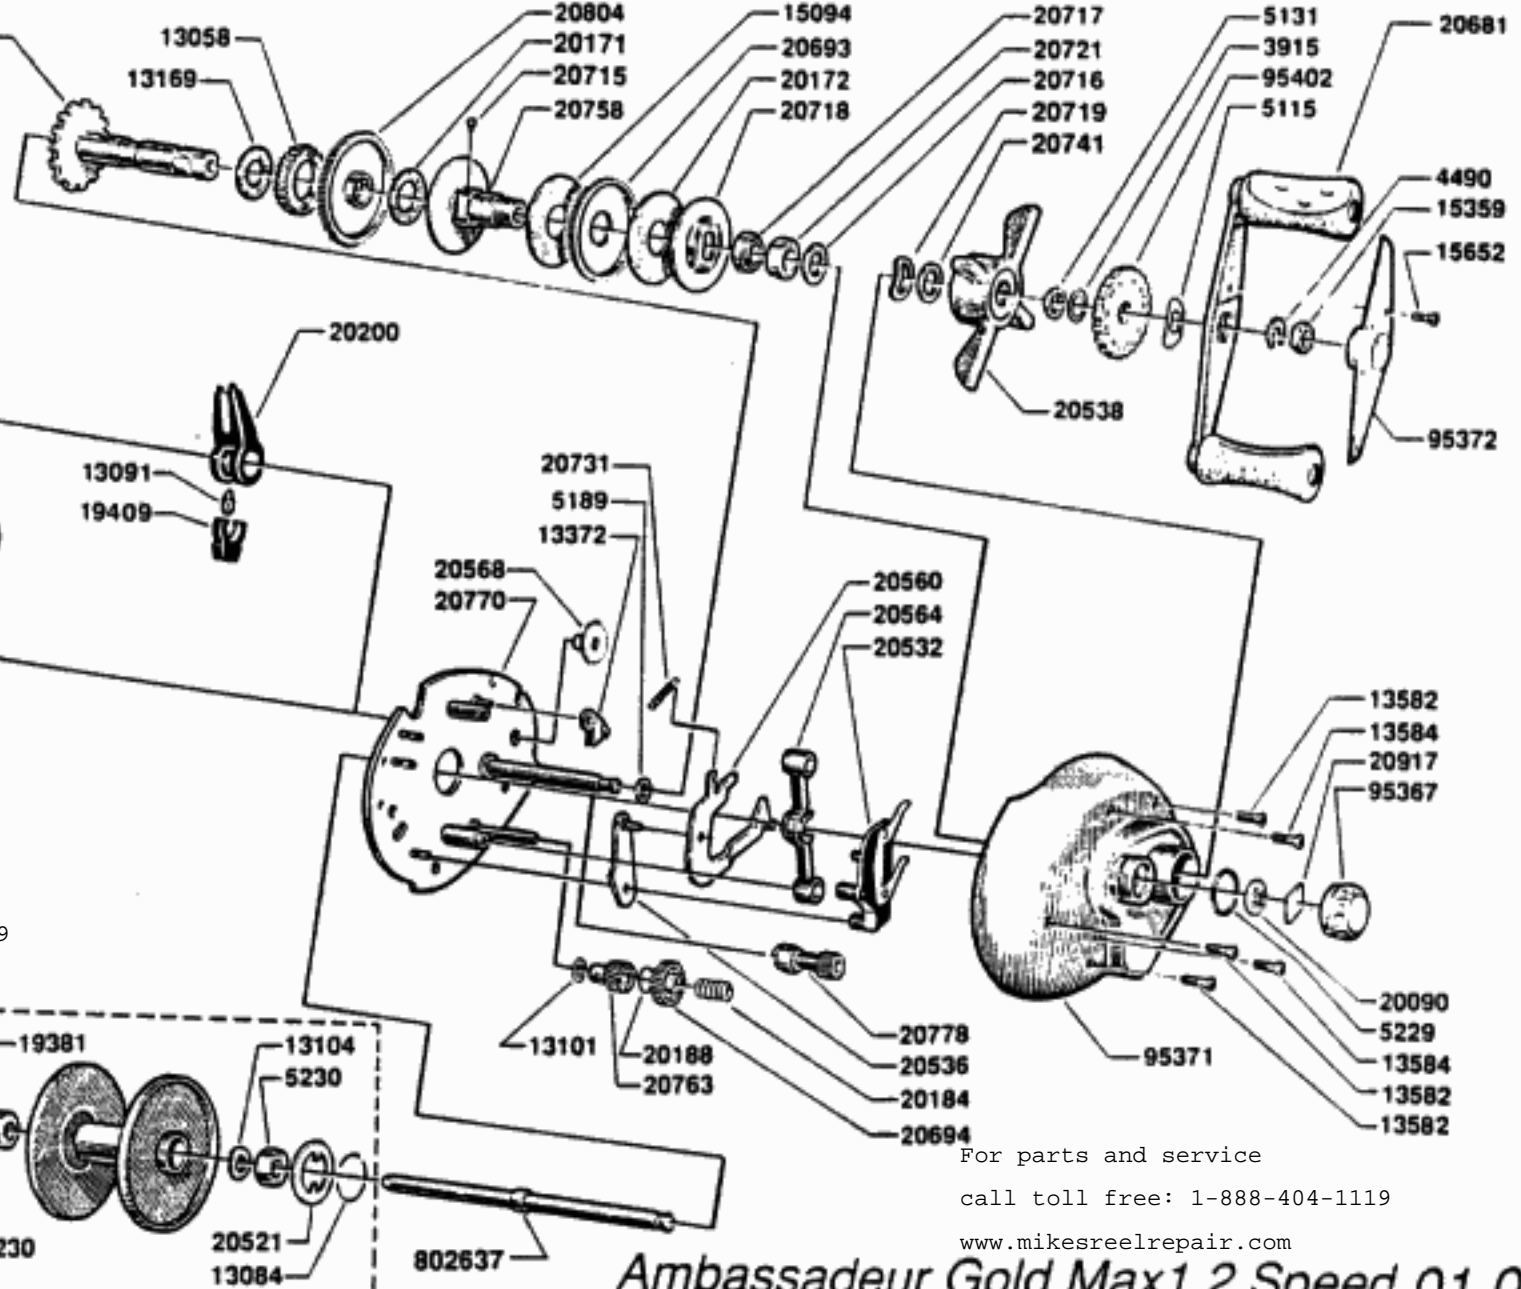

LINEGUIDE COMPL. 802819
INCL. 13091, 19409, 20200

SPOOL COMPL. 970478

For parts and service
 Call toll free 1-888-404-1119
www.mikesreelrepair.com

For parts and service
 call toll free: 1-888-404-1119
www.mikesreelrepair.com

Ambassadeur Gold Max 1 2 Speed 01 00

901430

34-11462-1