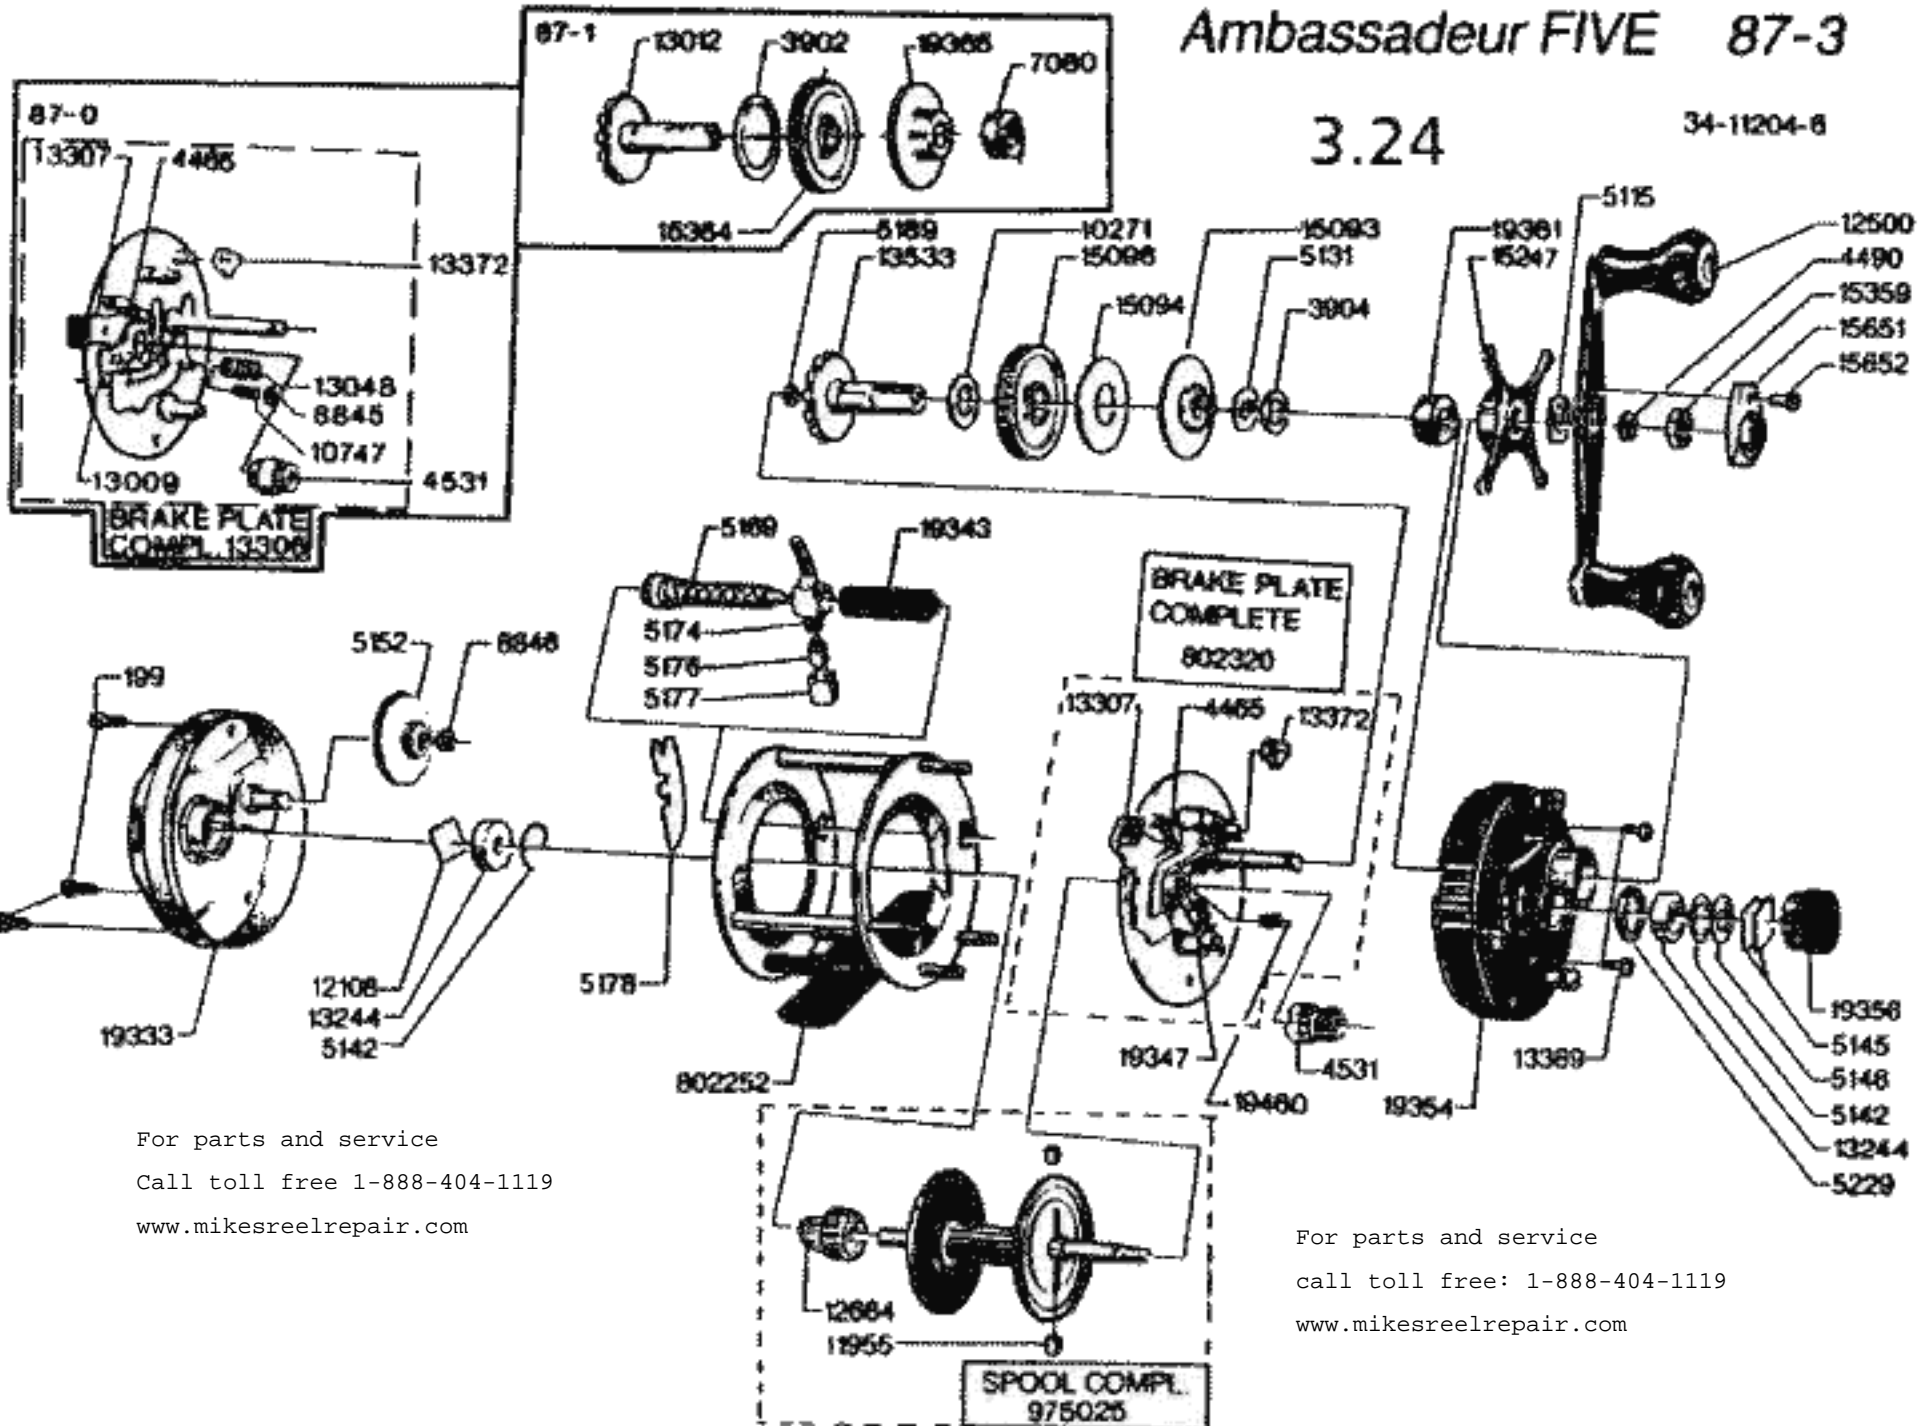

3.24

34-11204-6

For parts and service
 Call toll free 1-888-404-1119
www.mikesreelrepair.com

For parts and service
 call toll free: 1-888-404-1119
www.mikesreelrepair.com