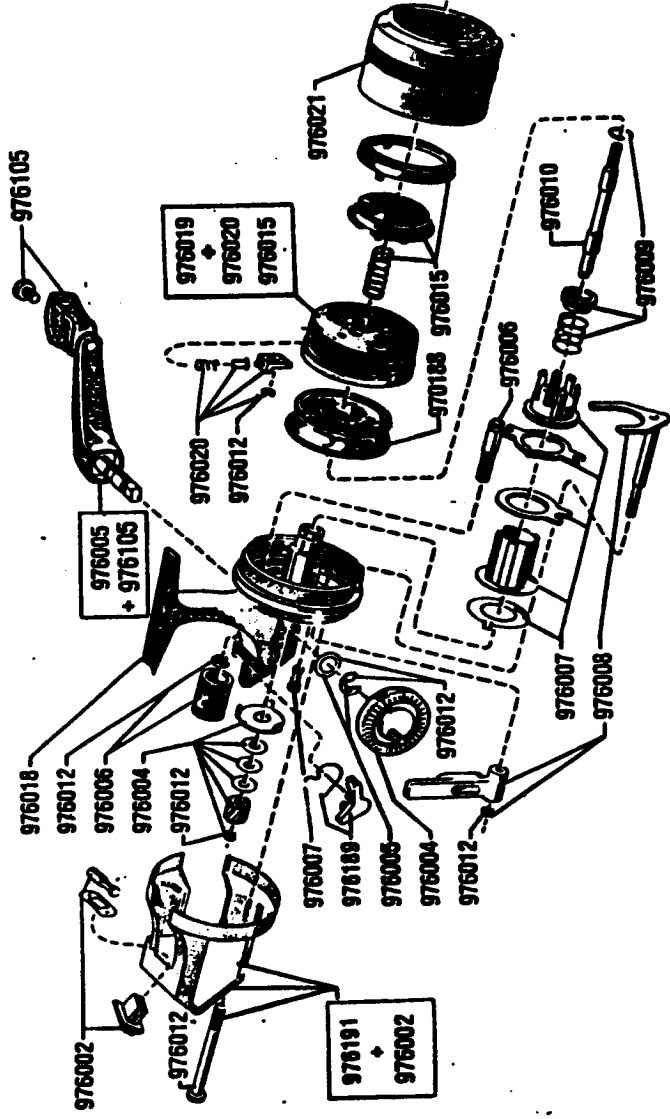

X

For parts and service
Call toll free 1-888-404-1119
www.mikesreelrepair.com

For parts and service
Call toll free 1-888-404-1119
www.mikesreelrepair.com

FastCast II
84-0

34-11027-0