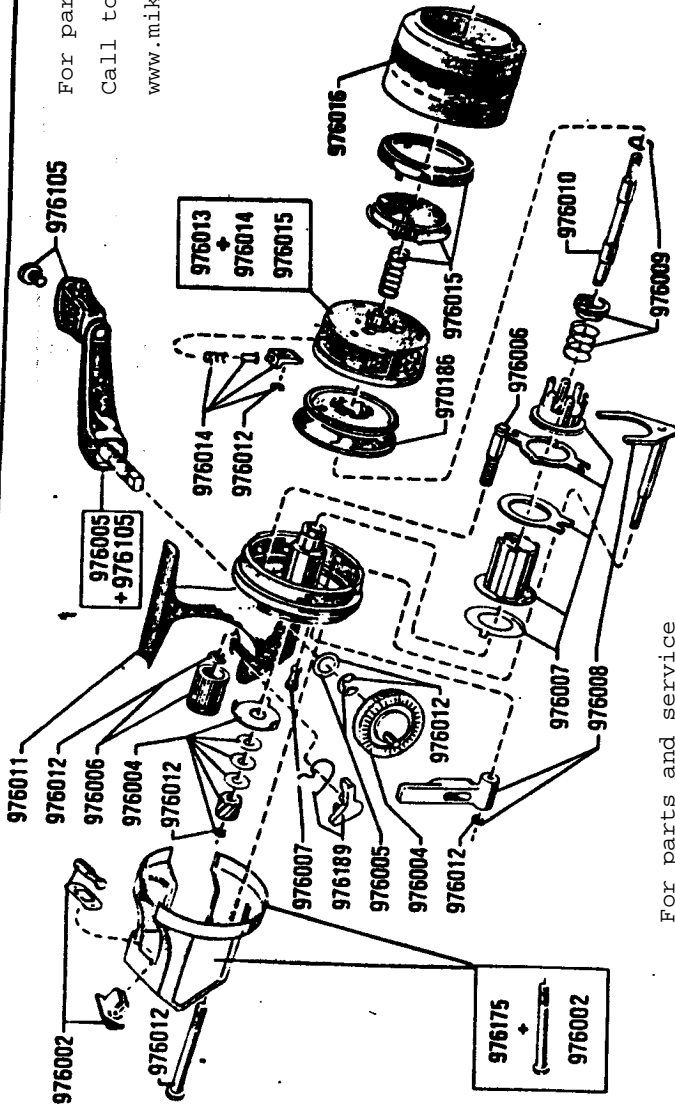

83-0J  
976003

X 262

For parts and service  
Call toll free 1-888-404-1119  
www.mikesreelrepair.com

For parts and service  
Call toll free 1-888-404-1119  
www.mikesreelrepair.com

<b>Fast Cast I</b>
83-1

34-11007-2