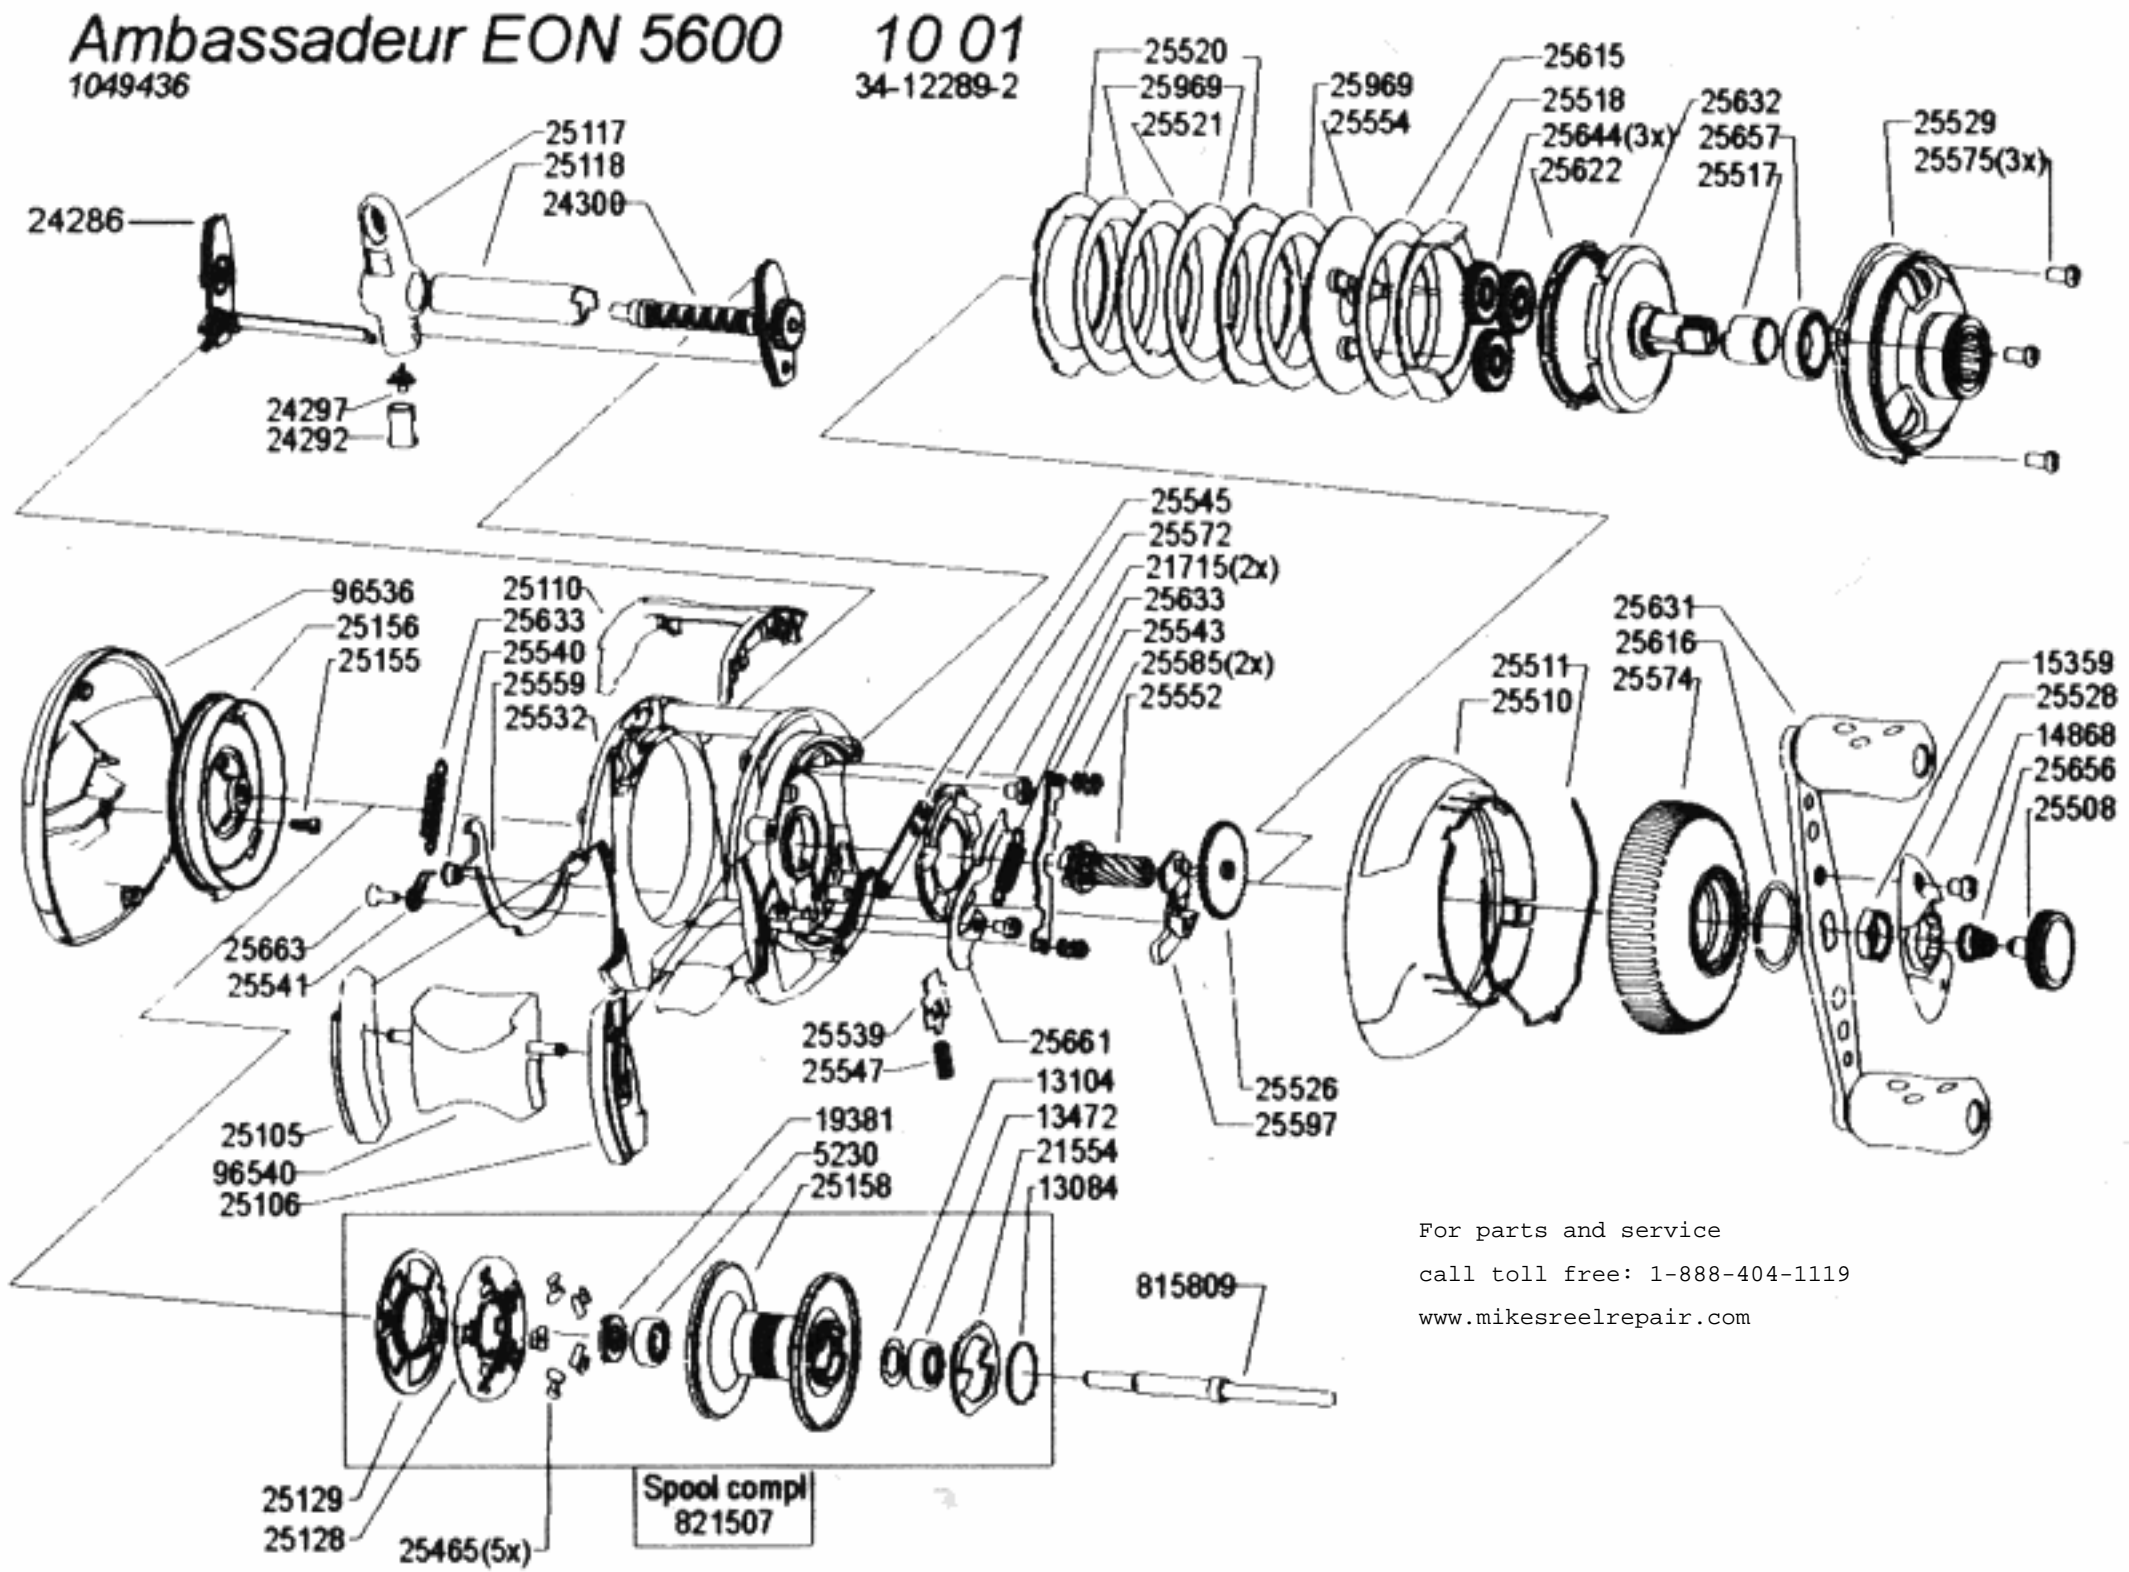

Ambassadeur EON 5600

1049436

10 01
34-12289-2

For parts and service
call toll free: 1-888-404-1119
www.mikesreelrepair.com