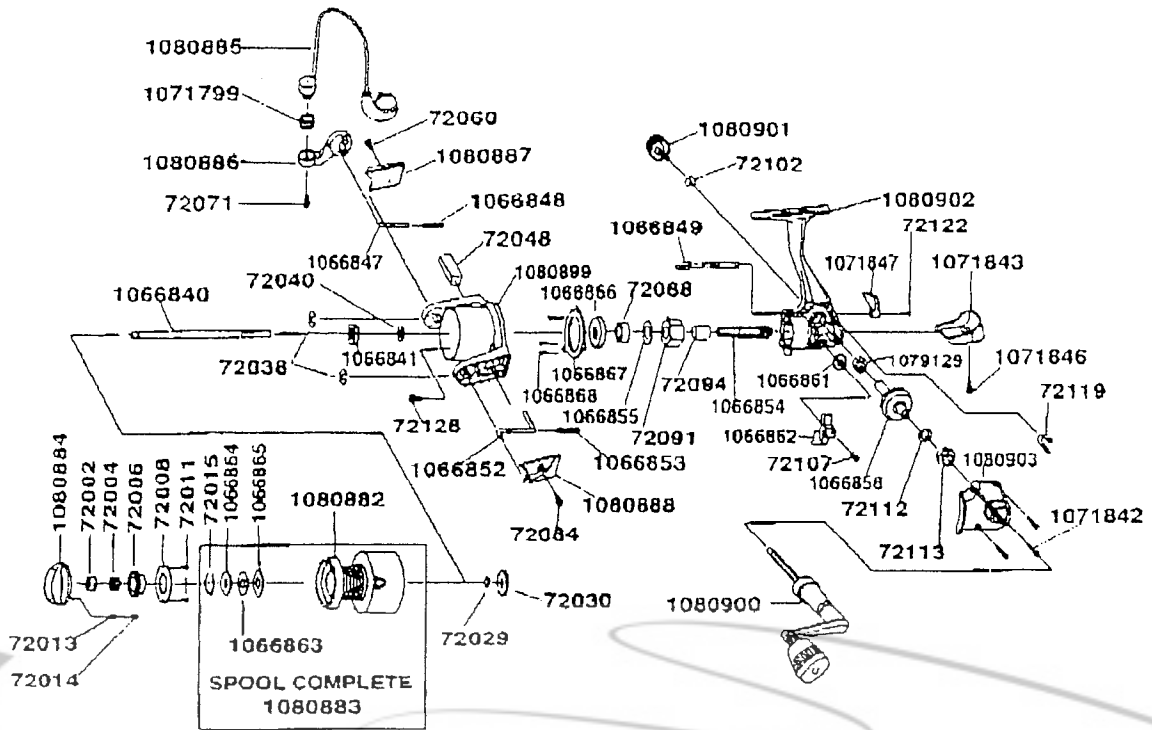

# DIAGRAM

Please specify reel model and part number when ordering parts.

ENDEUR ENULF

## PART LIST

ENULF

PART#	PARTS NAME	PART#	PARTS NAME	PART#	PARTS NAME
1080884	Drag Knob	1066847	Bail S/P Shaft	72107	O/S Slider S/C
72002	Drag Nut	72060	Bail S/P Cover S/C	1079129	Ball Bearing
72004	Drag Spring	1080887	Rotor Cover A	1066858	Drive Gear
72006	Drag Knob Under Cap	72084	Ball S/P Cover S/C	72112	Drive Gear ADJ W/S
72008	Under Cap Retainer	1080885	Bail Ass'y	72113	Ball Bearing
72011	Under Cap Retainer S/C	1071799	Line Roller Bearing	1080903	Body Cover
72013	Drag Click Spring	1080886	Arm Lever	1071842	Body Cover S/C
72014	Drag Clicker	72071	Bail Screw	72119	S/Lever S/P
72015	Spool Ring	1066852	Kick Lever	1071847	IAR Lever
1066864	Drag "D" Washer	1066853	Kick Lever S/P	72122	Stopper Lever S/C
1066865	Drag "A" Washer	1080888	Rotor Cover B	1071843	Body Cap
1066863	Drag "B" Washer	72088	Ball Bearing	1071846	Body Cap S/C
72029	Click Washer	1066855	Bearing W/S	1080900	Handle Ass'y
72030	Click Gear	72091	O/Way Clutch B/B	72128	Rotor Nut Lock S/C
1066840	Main Shaft	72094	Clutch Bush	1066841	Rotor Nut
72038	E - Clip	1066854	Pinion Gear	1066849	Lever Shaft
72040	Rotor "D" Washer	1080902	Body	1066866	B/Bearing Bushing
1080899	Rotor	1080901	Handle Cap Screw	1066867	Bearing Plate
72048	Balance Weight	72102	Screw Cap W/S	1080882	Spool
1066848	Bail Spring	1066861	O/S Gear	1066868	Bearing Plate S/C