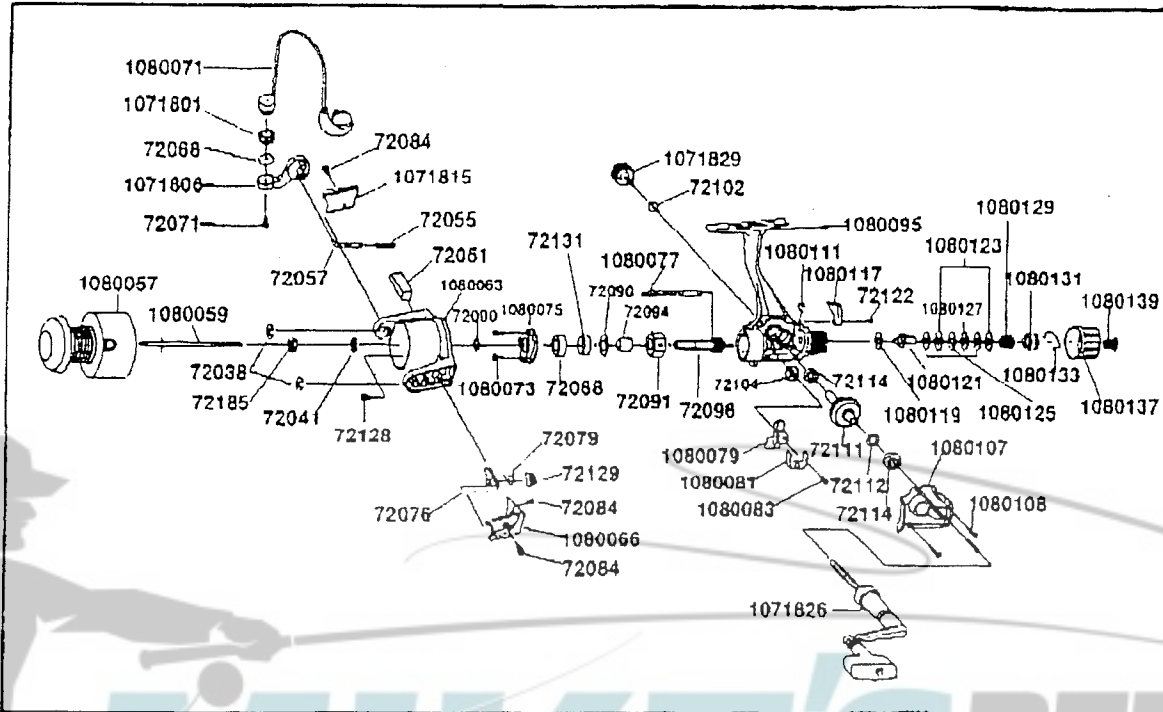

# DIAGRAM

EN SR

## PART LIST

PART NO	PART NAME	PART NO	PART NAME	PART NO	PART NAME
1080057	Spool assy	1071801	Line roller Ball bearing	1080111	Stoper lever spring
1080059	Main shaft	1080071	Bail assy	72102	Handle sc. cap.wshr.
72038	E-Clip	72071	Bail screw	1071829	Handle sc. cap
72185	Roter-nut	1080073	Bearing plate screw	1080117	Stoper lever
72041	Roter D washer	1080075	Bearing plate	72122	Stoper lever sc.
72128	Roter nut lock screw	72088	Ball bearing	1080119	Drag "E" washer
1080063	Roter	72096	Pinion gear	1080121	Metal
72076	Kick lever	1080077	Tail shaft	1080123	Drag "A" washer
72079	Kick lever spring	72104	O/S gear	1080125	Drag "B" washer
72129	Kick lever plate	1080079	O/S slider	1080127	Drag "D" washer
72084	Kick lever screw	1080081	O/S slider retainer	1080129	Drag spring
72084	Kick lever cover screw	1080083	O/S slider screw	1080131	Drag nut
1080066	Kick lever cover	1080095	Body	1080133	Back claw spring
72051	Roter balance	72114	Body ball bearing	1080137	Rear drag cap
72057	Bail spring shaft	72111	Drive gear	1080139	Rear drag cap sc.
72055	Bail spring	72112	Adj washer	72091	One way clutch
1071815	Bail spring cover	72114	Body cvr. ball bearing	72094	One way clutch bush
72084	Rail sp. cvr. sc.	1080107	Body cover	72090	Bearing washer
1071806	Arm lever	1080108	Body cvr. sc.	72131	B/Bearing bush
72068	Bail washer	1071826	Handle assy		