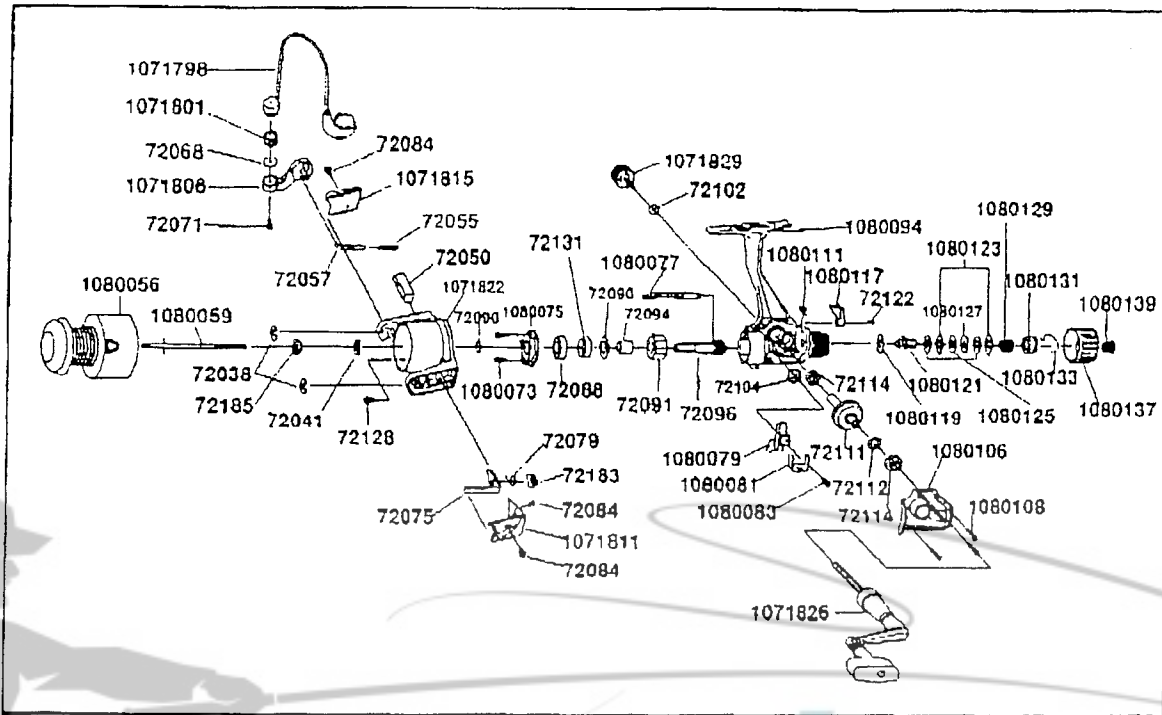

DIAGRAM

EN 4R

PART LIST

PART NO	PART NAME	PART NO	PART NAME	PART NO	PART NAME
1080056	SPool assy	1071801	Line roller Ball bearing	1080111	Stoper lever spring
1080059	Main shaft	1071798	Bail assy	72102	Handle sc. cap.wshr.
72038	E-Clip	72071	Bail screw	1071829	Handle sc. cap
72185	Roter-nut	1080073	Bearing plate screw	1080117	Stoper lever
72041	Roter D washer	1080075	Bearing plate	72122	Stoper lever sc.
72128	Roter nut lock screw	72088	Ball bearing	1080119	Drag "E"washer
1071822	Roter	72096	Pinion gear	1080121	Metal
72075	Kick lever	1080077	Tail shaft	1080123	Drag "A"washer
72079	Kick lever spring	72104	O/S gear	1080125	Drag "B"washer
72183	Kick lever plate	1080079	O/S slider	1080127	Drag "D"washer
72084	Kick lever screw	1080081	O/S slider retainer	1080129	Drag spring
72084	Kick lever cover screw	1080083	O/S slider screw	1080131	Drag nut
1071811	Kick lever cover	1080094	Body	1080133	Back claw spring
72050	Roter balance	72114	Body ball bearing	1080137	Rear drag cap
72057	Bail spring shaft	72111	Drive gear	1080139	Rear drag cap sc.
72055	Bail spring	72112	Adj washer	72091	One way clutch
1071815	Bail spring cover	72114	Body cvr. ball bearing	72094	One way clutch bush
72084	Bail sp. cvr. sc.	1080106	Body cover	72090	Bearing washer
1071806	Arm lever	1080108	Body cvr. sc.	72131	B/Bearing bush
72068	Bail washer	1071826	Handle assy		