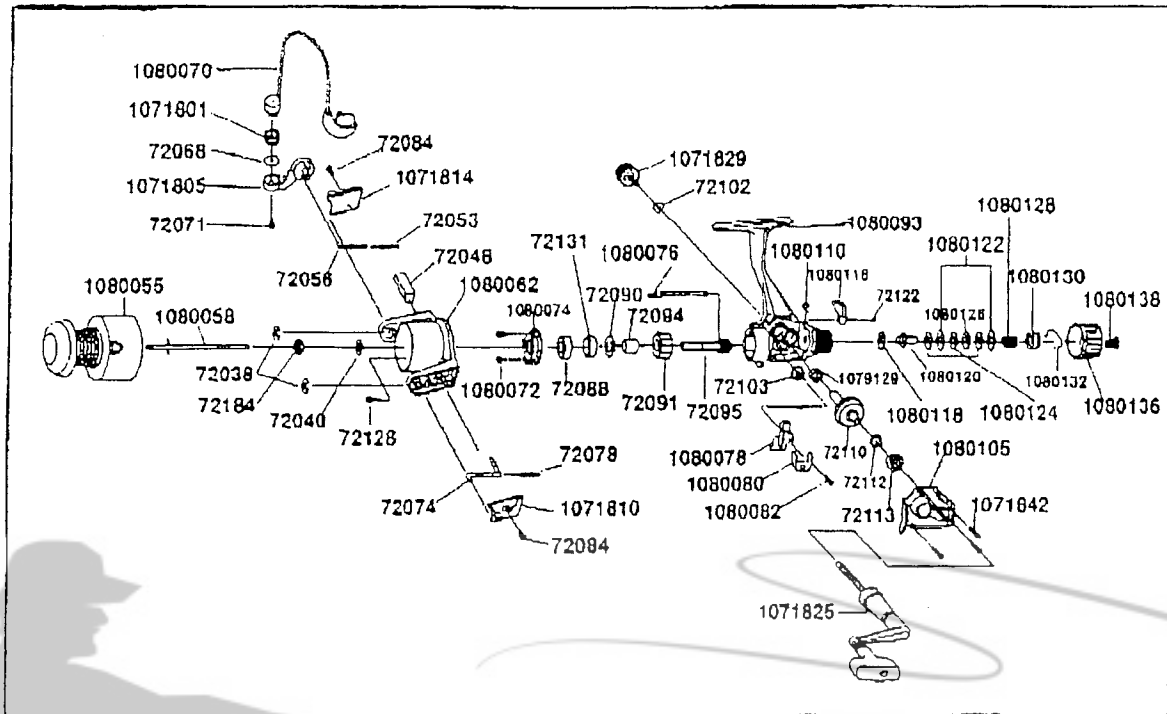

DIAGRAM

EN 3R

PART LIST

PART NO	PART NAME	PART NO	PART NAME	PART NO	PART NAME
1080055	Spool assy	1080070	Bail assy	1080110	Stopper lever spring
1080058	Main shaft	72071	Bail screw	72102	Handle sc. cap.wshr.
72038	E-Clip	1080072	Bearing plate screw	1071829	Handle sc. cap
72184	Rotor-nut	1080074	Bearing plate	1080116	Stopper lever
72040	Rotor D washer	72088	Ball bearing	72122	Stopper lever sc.
72128	Rotor nut lock screw	72095	Pinion gear	1080118	Drag "E"washer
1080062	Rotor	1080076	Tail shaft	1080120	Metal
72074	Kick lever	72103	O/S gear	1080122	Drag "A"washer
72078	Kick lever spring	1080078	O/S slider	1080124	Drag "B"washer
72084	Kick lever cover screw	1080080	O/S slider retainer	1080126	Drag "O"washer
1071810	Kick lever cover	1080082	O/S slider screw	1080128	Drag spring
72048	Rotor balance	1080093	Body	1080130	Drag nut
72056	Bail spring shaft	1079129	Body ball bearing	1080132	Back claw spring
72053	Bail spring	72110	Drive gear	1080136	Rear drag cap
1071814	Bail spring cover	72112	Adj washer	1080138	Rear drag cap sc.
72084	Bail sp. cvr. sc.	72113	Body cvr. ball bearing	72091	One way clutch
1071805	Arm lever	1080105	Body cover	72094	One way clutch bush
72068	Bail washer	1071842	Body cvr. sc.	72090	Bearing washer
1071801	Line roller Ball bearing	1071825	Handle assy	72131	B/Bearing bush