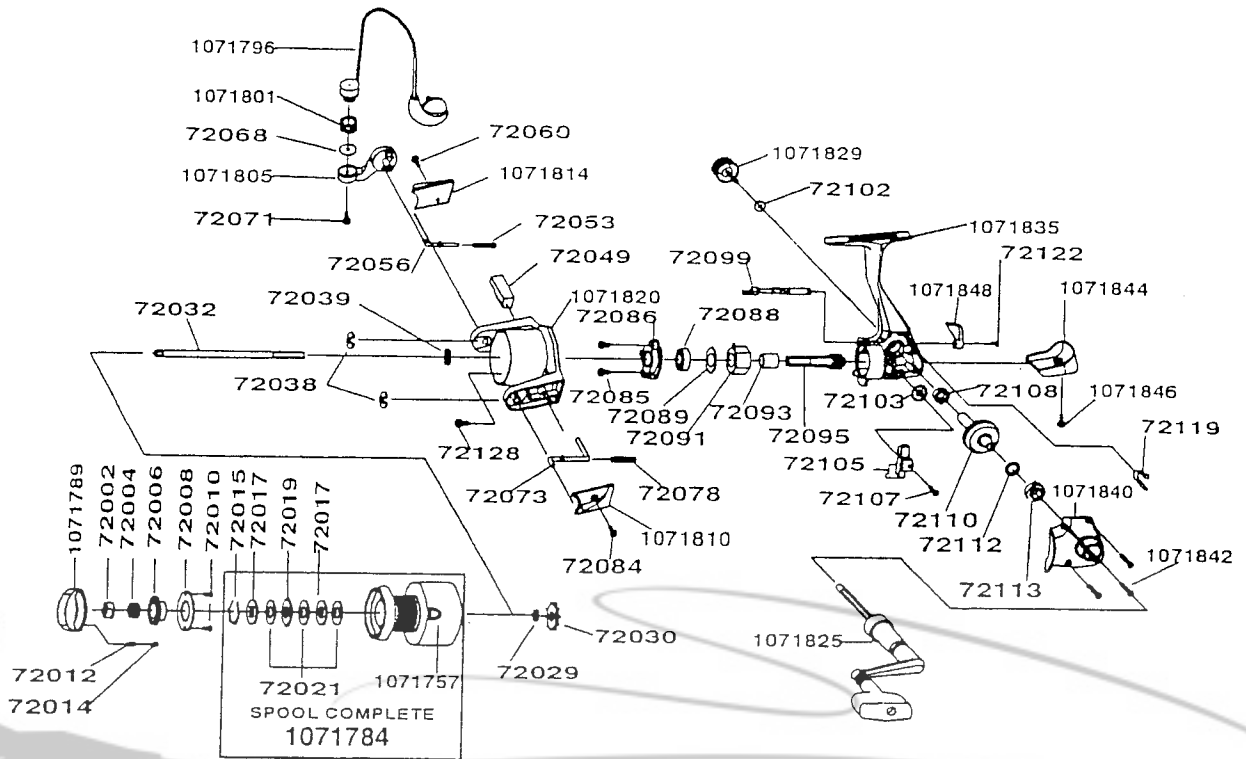

DIAGRAM

Please specify reel model and part number when ordering parts.

ENDEUR EN1F

PART#	PARTS NAME	PART#	PARTS NAME	PART#	PARTS NAME
1071789	Drag Knob	72056	Bail S/P Shaft	72099	Tail Shaft
72002	Drag Nut	1071814	Bail S/P Cover	1071829	Handle Cap Screw
72004	Drag Spring	72060	Bail S/P Cover S/C	72102	Screw Cap W/S
72006	Drag Knob Under Cap	1071796	Bail Ass'y	72103	O/S Gear
72008	Under Cap Retainer	1071801	Line Roller	72105	O/S Slider
72010	Under Cap Retainer S/C	72068	Bail W/S	72107	O/S Slider S/C
72012	Drag Click Spring	1071805	Arm Lever	72108	Body Bush
72014	Drag Clicker	72071	Bail Screw	72110	Drive Gear
72015	Spool Ring	72072	Kick Lever	72112	Drive Gear ADJ W/S
72017	Drag "D" Washer	72078	Kick Lever S/P	72113	Ball Bearing
72019	Drag "A" Washer	1071810	Kick Lever Cover	1071840	Body Cover
72021	Drag "B" Washer	72084	Cover S/C	1071842	Body Cover S/C
1071757	Spool Unit	72085	Bearing Plate S/C	72119	S/Lever S/P
72029	Click Washer	72086	Bearing Plate	1071848	IAR Lever
72030	Click Gear	72088	Ball Bearing	72122	Stopper Lever S/C
72032	Main Shaft	72089	Bearing W/S	1071844	Body Cap
72038	E - Clip	72091	O/Way Clutch B/B	1071846	Body Cap S/C
72039	Rotor "D" Washer	72093	Clutch Bush	1071825	Handle Ass'y
1071820	Rotor	72095	Pinion Gear	72128	Rotor Nut Lock S/C
72049	Balance Weight	1071835	Body		