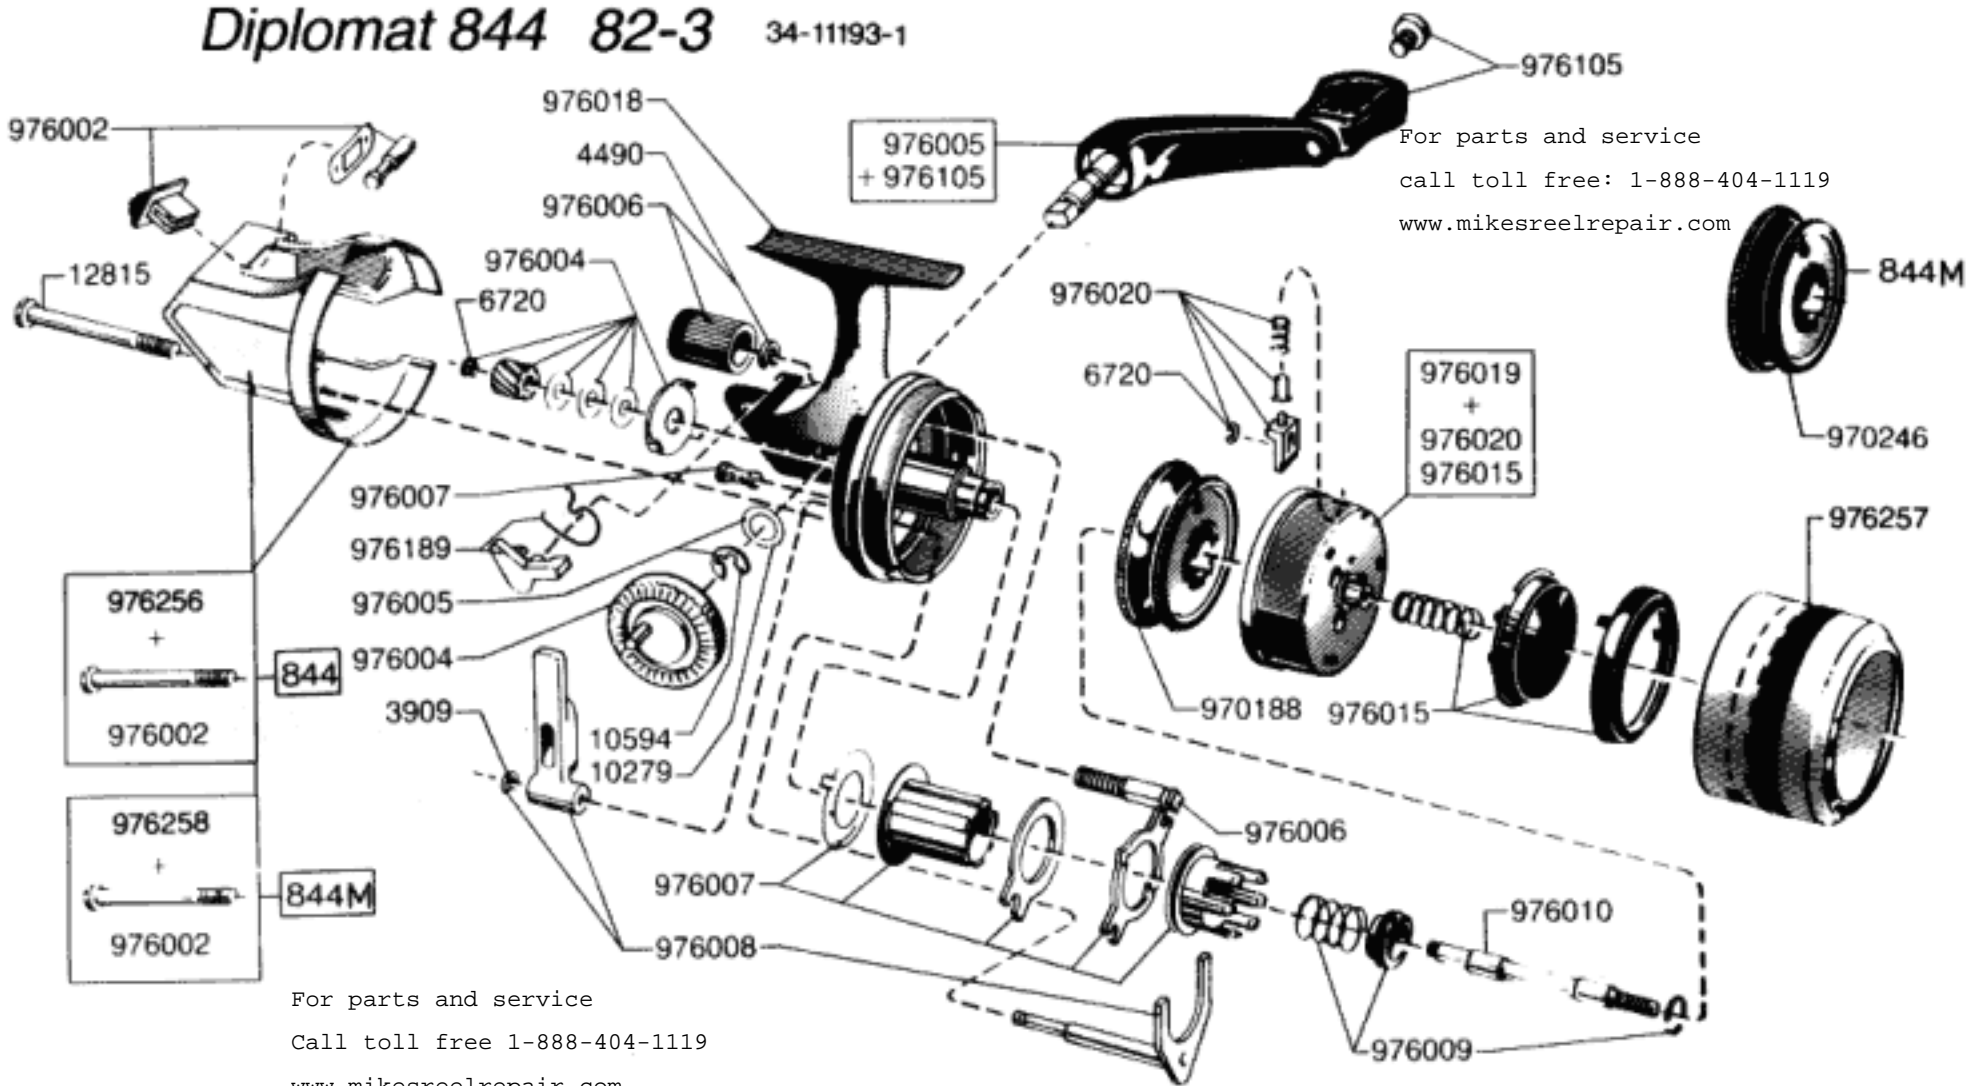

Diplomat 844 82-3 34-11193-1

For parts and service
Call toll free 1-888-404-1119
www.mikesreelrepair.com