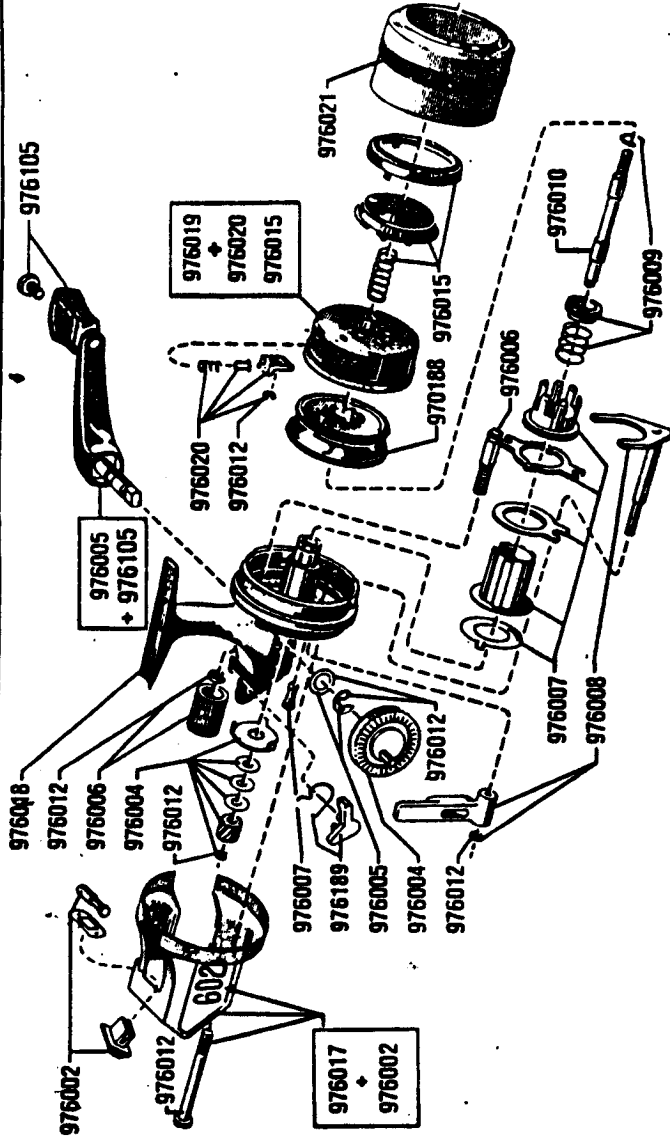

82-0
976003

For parts and service

Call toll free 1-888-404-1119

www.mikesreelrepair.com

34-11026-2

For parts and service

Call toll free 1-888-404-1119

www.mikesreelrepair.com