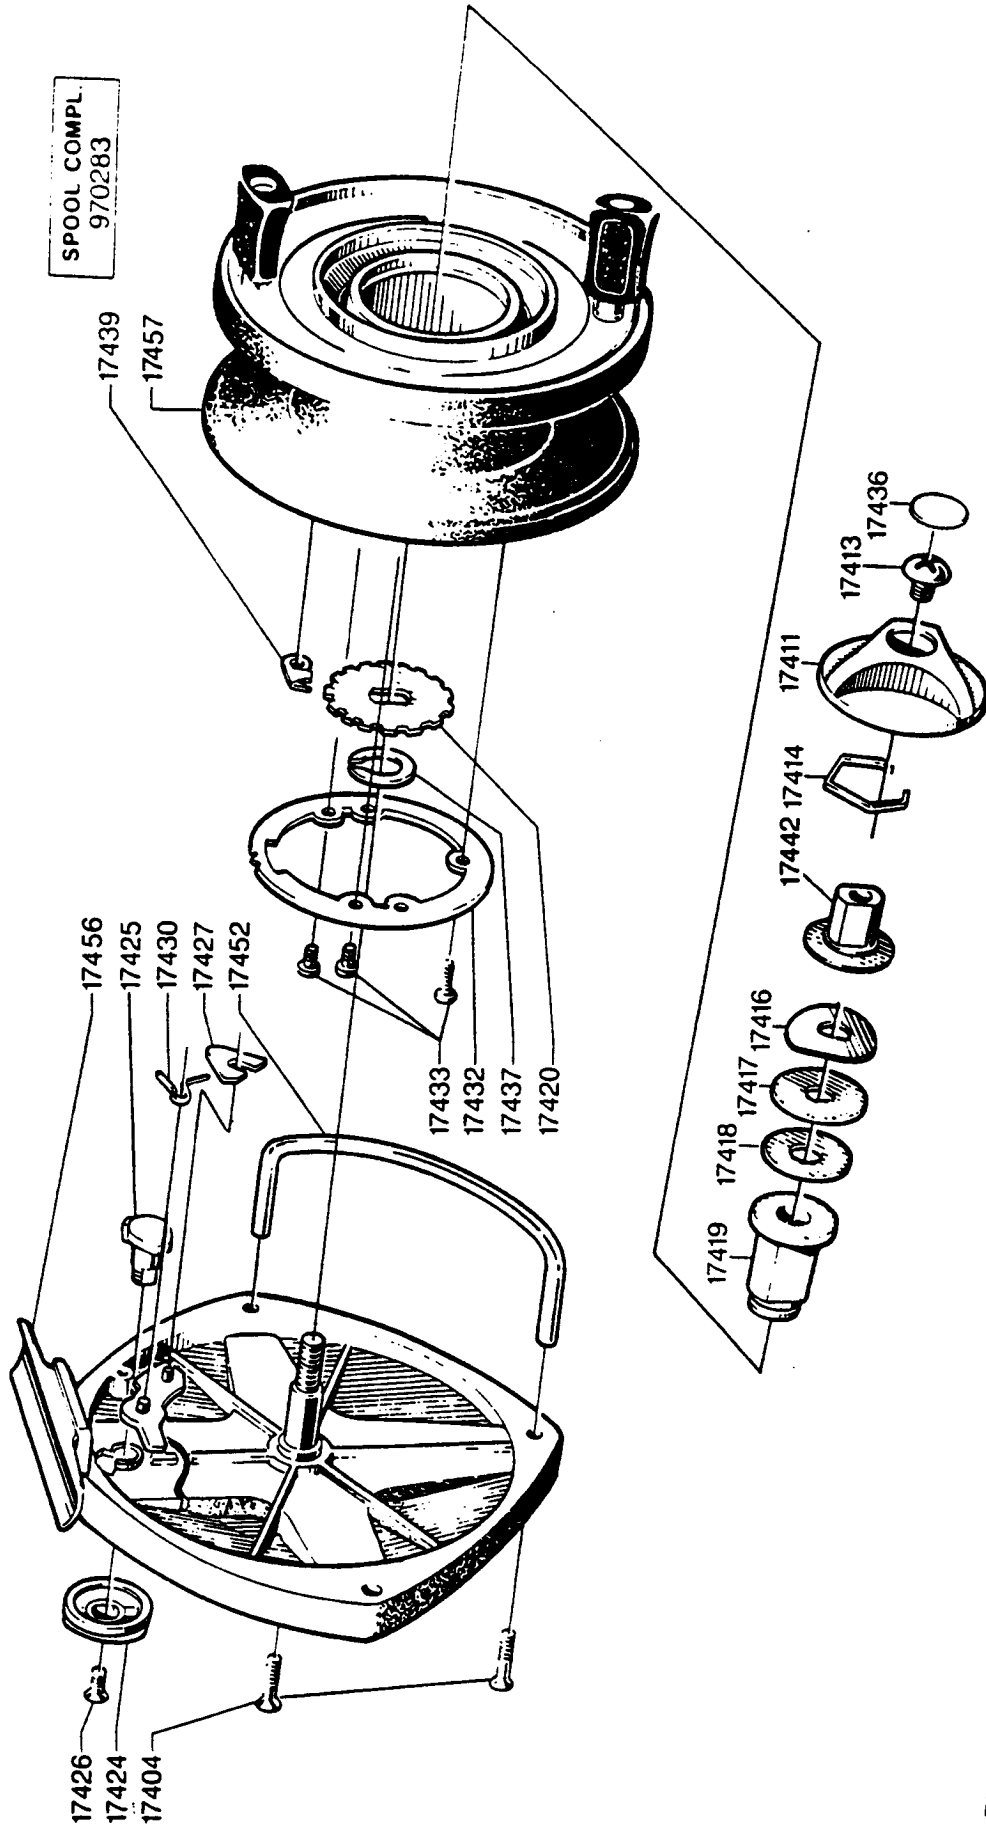

For parts and service
 Call toll free 1-888-404-1119
 www.mikesreelrepair.com

Please specify reel model number
 and number in reelfoot when
 ordering parts

For parts and service
 Call toll free 1-888-404-1119
 www.mikesreelrepair.com

Diplomat 450 85-0