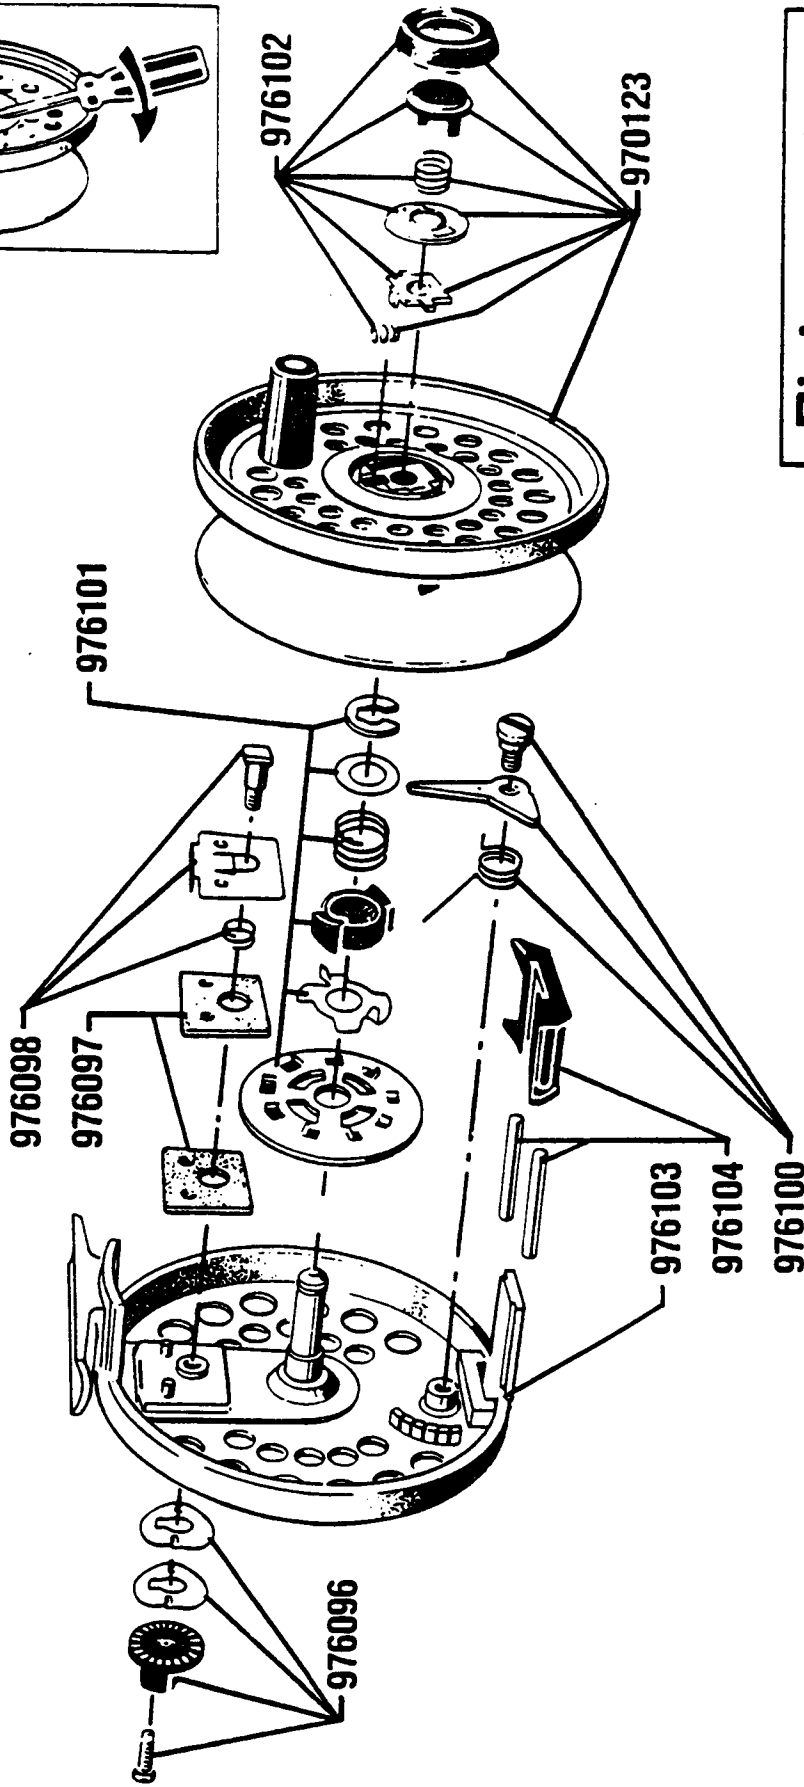

For parts and service  
Call toll free 1-888-404-1119  
[www.mikesreelrepair.com](http://www.mikesreelrepair.com)

For parts and service  
Call toll free 1-888-404-1119  
[www.mikesreelrepair.com](http://www.mikesreelrepair.com)

**Diplomat 278**

**82-1**

**34-11075-0**