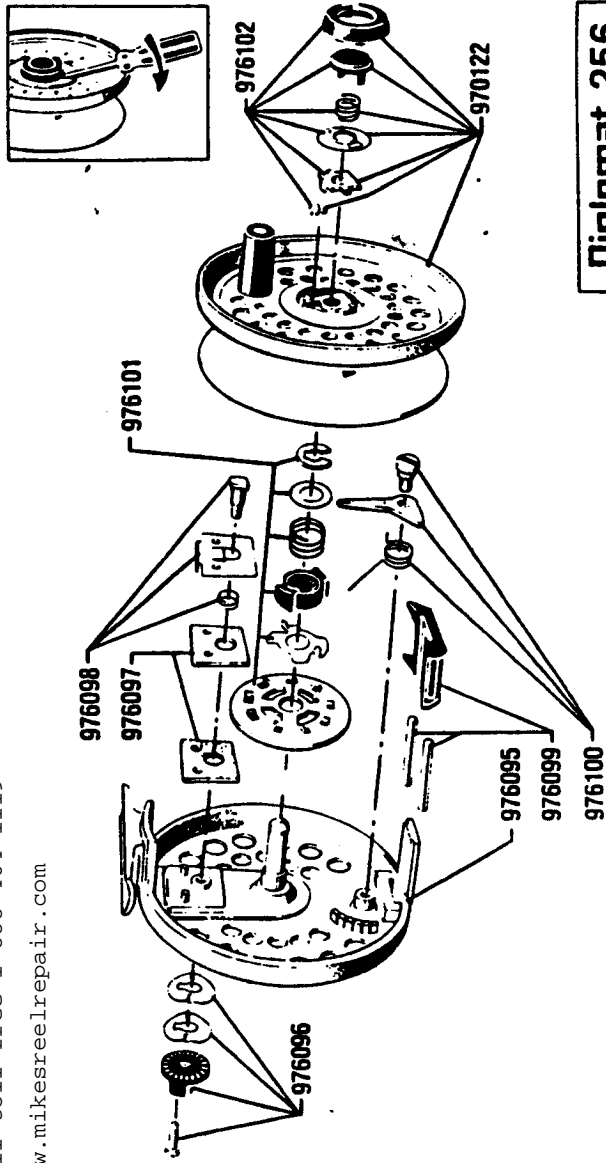

For parts and service

Call toll free 1-888-404-1119

www.mikesreelrepair.com

Diplomat 256
82-1

25-11077-C

For parts and service
Call toll free 1-888-404-1119
www.mikesreelrepair.com