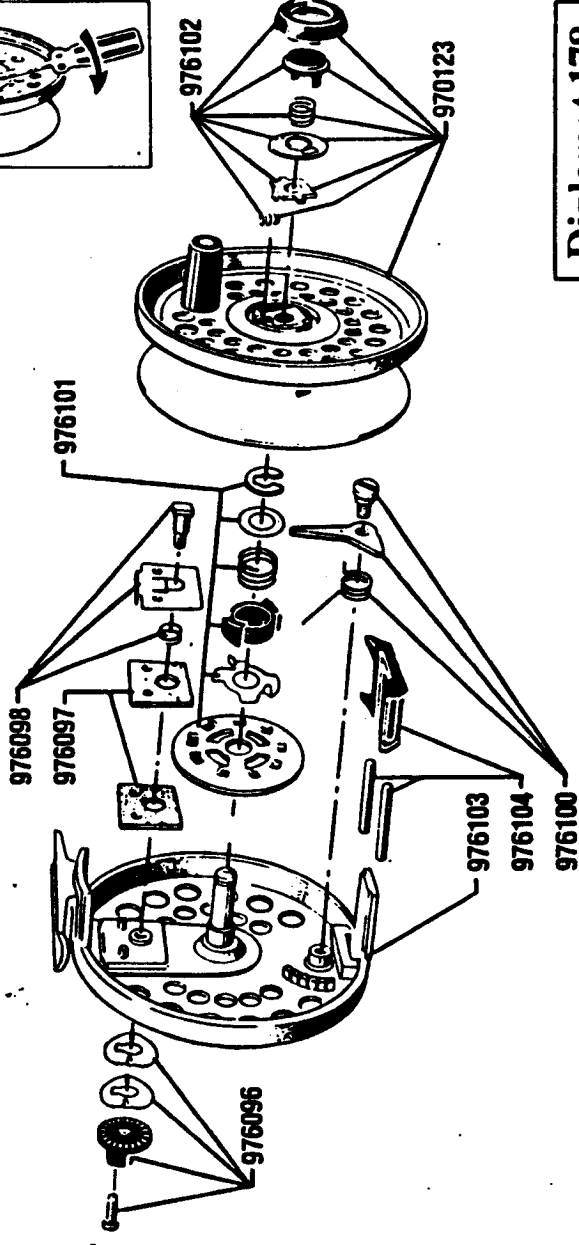

212

X

For parts and service
Call toll free 1-888-404-1119
www.mikesreelrepair.com

Diplomat 178
82.08.00

For parts and service
Call toll free 1-888-404-1119
www.mikesreelrepair.com