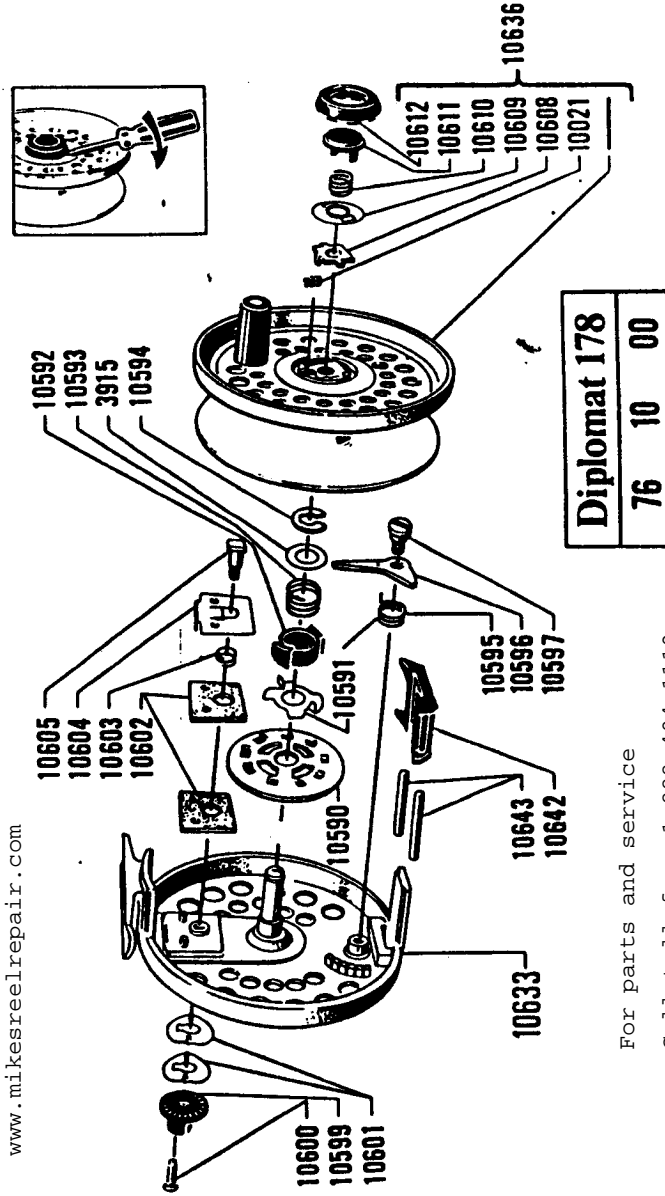

X

For parts and service

Call toll free 1-888-404-1119

www.mikesreelrepair.com

Diplomat 178
76 10 00

For parts and service

Call toll free 1-888-404-1119

www.mikesreelrepair.com