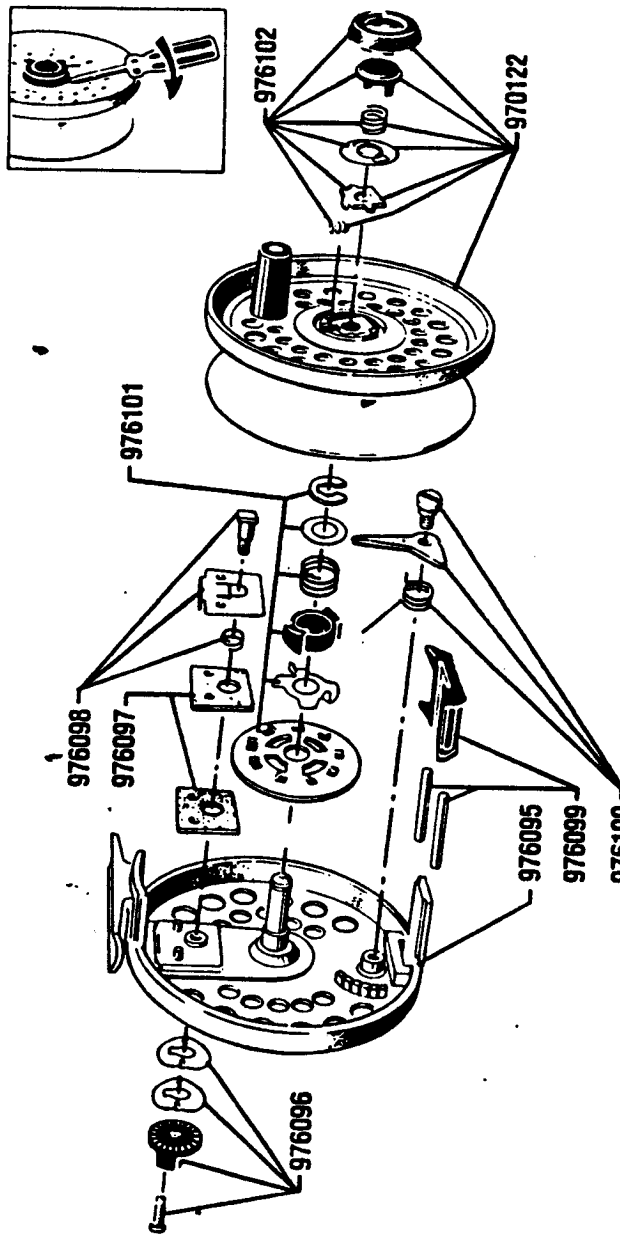

For parts and service

Call toll free 1-888-404-1119

[www.mikesreelrepair.com](http://www.mikesreelrepair.com)

X

<b>Diplomat 156</b>
<b>82.08.00</b>

For parts and service

Call toll free 1-888-404-1119

[www.mikesreelrepair.com](http://www.mikesreelrepair.com)