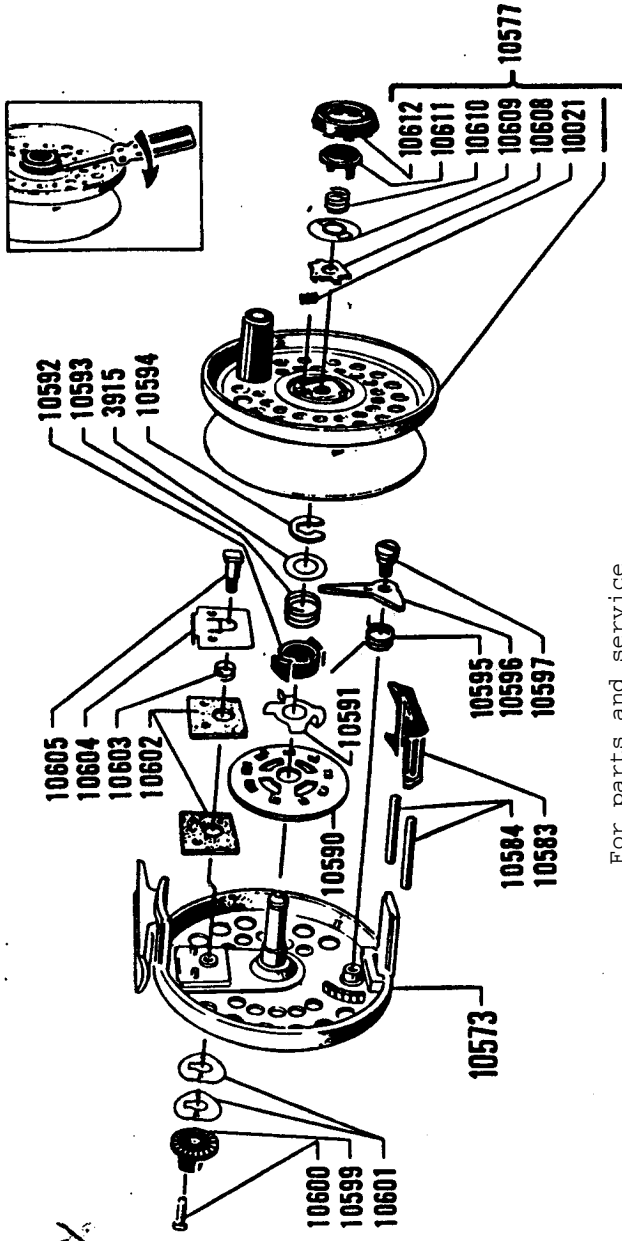

For parts and service

Call toll free 1-888-404-1119

[www.mikesreelrepair.com](http://www.mikesreelrepair.com)

For parts and service

Call toll free 1-888-404-1119

[www.mikesreelrepair.com](http://www.mikesreelrepair.com)