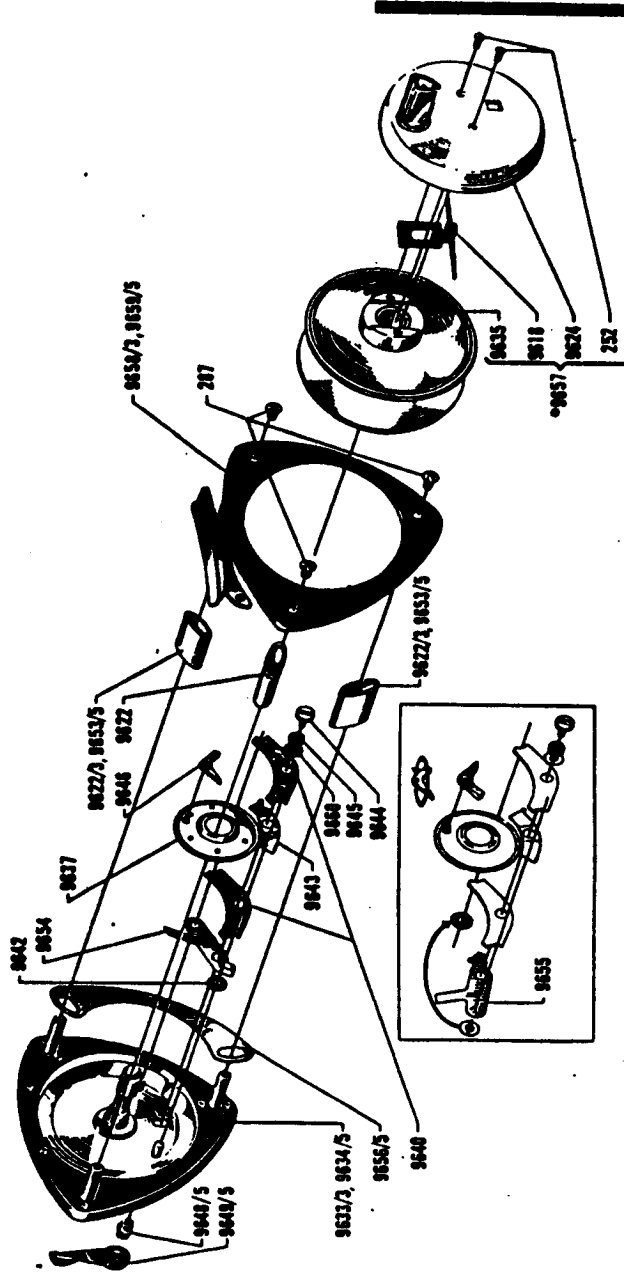

For parts and service
 Call toll free 1-888-404-1119
 www.mikesreelrepair.com

DELTA 3	DELTA 5
67 · 11 · 01	67 · 11 · 01

For parts and service
 Call toll free 1-888-404-1119
 www.mikesreelrepair.com