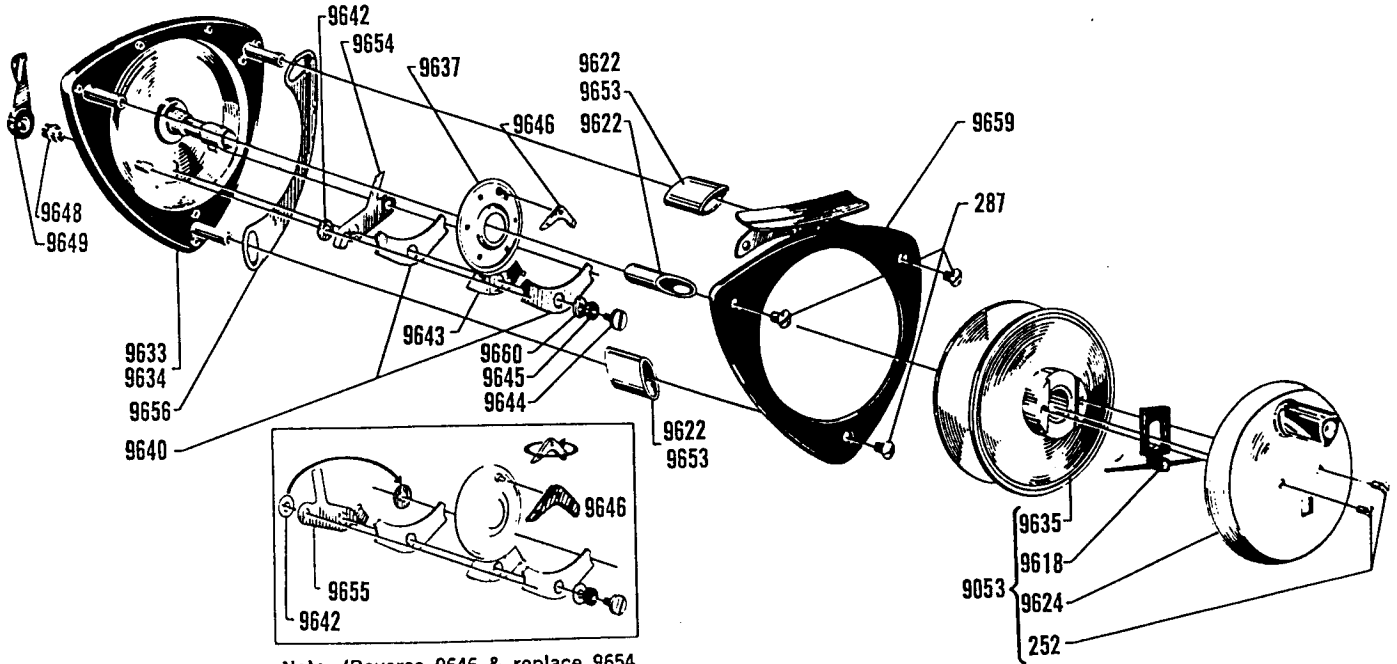

garcia DELTA 3-5

For parts and service

Call toll free 1-888-404-1119

www.mikesreelrepair.com

Note: (Reverse 9646 & replace 9654 with 9655 to convert reel to left hand model.)

For parts and service

Call toll free 1-888-404-1119

www.mikesreelrepair.com

Items in red are for Delta 5

Please specify both reel model and part numbers when ordering.

Prices subject to change without notice

No.	Part Name	Price	No.	Part Name	Price	No.	Part Name	Price
252	Handle Assembly Screw	(each) .10	9637	Brake Disk	1.05	9649	Drag Lever (Delta 5)	.50
287	Pillar Screw	(each) .10	9640	Brake Shoe	(each) .25	9653	Frame Spacer (Delta 5)	(each) .60
9053	Spool Complete (less container)	10.00	9642	Spacer	.10	9654	Click Spring, Right	.15
9618	Spool Lock	.20	9643	Brake Spring	.15	9655	Click Spring, Left	.15
9622	Frame Spacer	(each) .60	9644	Drag Screw	.50	9656	Line Guard (Delta 5)	1.60
9624	Handle Assembly	2.10	9645	Drag Lock Ring	.10	9659	Frame With Reel Foot	6.50
9633	Housing (Delta 3)	6.25	9646	Ratchet Dog	.20	9660	Drag Spacer	.10
9634	Housing (Delta 5)	6.25	9648	Drag Lever Shaft (Delta 5)	.60			
9635	Spool Shell	8.25						