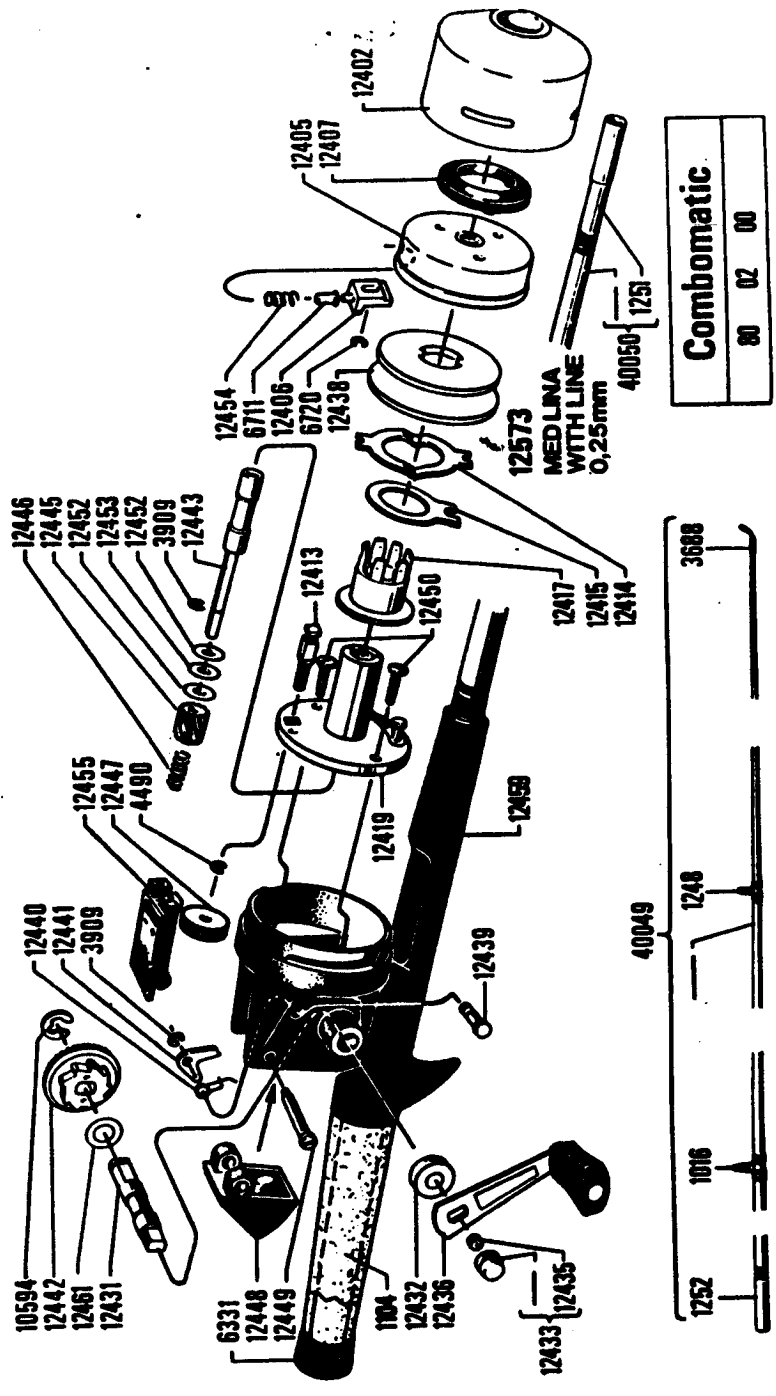

For parts and service  
 Call toll free 1-888-404-1119  
 www.mikesreelrepair.com

X

For parts and service  
 Call toll free 1-888-404-1119  
 www.mikesreelrepair.com