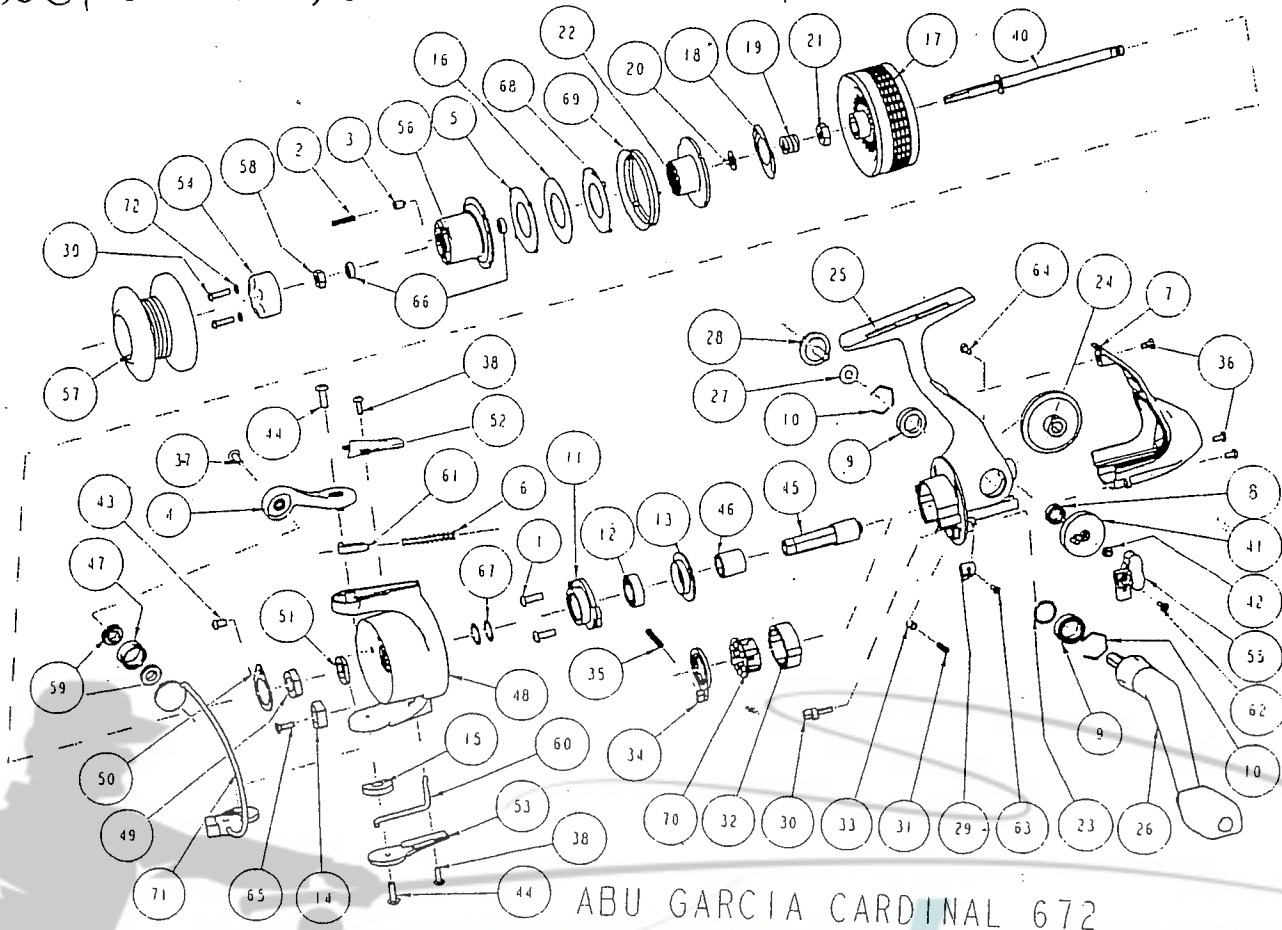

Soi zha stern

ABU GARCIA CARDINAL 672

Abu Garcia Cardinal 672 Parts List

ITEM#	Part description	Part Numbers	ITEM#	Part description	Part Numbers
1	BEARING COVER SCREW	1095872	37	LINE ROLLER SCREW	1095883
2	CLICKER SPRING	63044	38	ROTOR COVER SCREW	1095884
3	CLICKER PAWL	63045	39	SPOOL CAP SCREW	1095885
4	BAIL ARM	1095873	40	MAINSHAFT	1095886
5	DRAG WASHER	1083453	41	OSCILLATION GEAR	1098359
6	BAIL SPRING	1083454	42	OSCILLATION GEAR BUSHING	1083522
7	BODY COVER	1095874	43	SET SCREW	1095887
8	OSC. GEAR BEARING	1095877	44	BAIL ARM SCREW	1095888
9	DRIVE GEAR BEARING	1095875	45	PINION	1083525
10	BEARING CLIP	1083458	46	PINION SLEEVE	1083526
11	BEARING COVER	1083489	47	LINE ROLLER	1095889
12	PINION BEARING	1095878	48	ROTOR BODY	1095890
13	BEARING WASHER	1083491	49	ROTOR NUT	1083529
14	COUNTER BALANCE, MIDDLE	1083492	50	ROTOR SET PLATE	1083530
15	COUNTER BALANCE	1083493	51	ROTOR WASHER	1083531
16	FRICTION WASHER	1083494	52	ROTOR COVER B/A	1083532
17	DRAG KNOB	1095876	53	ROTOR COVER B/H	1083533
18	DRAG ADJUSTMENT CLICKER	1083497	54	SPOOL CAP	1083534
19	DRAG SPRING	1083498	55	OSCILLATION SLIDER	1098360
20	DRAG SPRING WASHER	1083499	56	SPOOL BUSHING	1095973
21	DRAG ADJUSTER	1083500	57	SPOOL	1095974
22	DRAG PLATE	1095972	58	SPOOL NUT	1095891
23	DRIVE GEAR WASHER	1083502	59	ROLLER BUSHING	1083540
24	DRIVE GEAR	1098358	60	BAIL TRIP BAR	1083541
25	GEARBOX	1095879	61	BAIL SPRING PIVOT	1083542
26	HANDLE ASSEMBLY	1095880	62	OSC. SLIDER SCREW	1095892
27	HANDLE SCREW WASHER	1083506	63	IAR KNOB SCREW	1095893
28	HANDLE SCREW	1095881	64	OSC. BUSHING SCREW	1095894
29	IAR KNOB	1083508	65	COUNTERBALANCE SCREW	1095895
30	IAR LEVER	1082509	66	SPOOL BUSHING BEARING	1095896
31	IAR LEVER SPRING	1083510	67	ROTOR SHIM	1083963
32	IAR OUTER RING	1083511	68	DRAG WASHER B	1095897
33	IAR PAWL	1083512	69	SPOOL SEAL	1095898
34	PIN LEVER	1083513	70	IAR PIN HOLDER & PINS	1083547
35	IAR SPRING	1083514	71	BAIL ASSEMBLY	1095899
36	BODY COVER SCREW	1095882	72	SCREW SEAL	1096036
			57	SPARE SPOOL	1099159