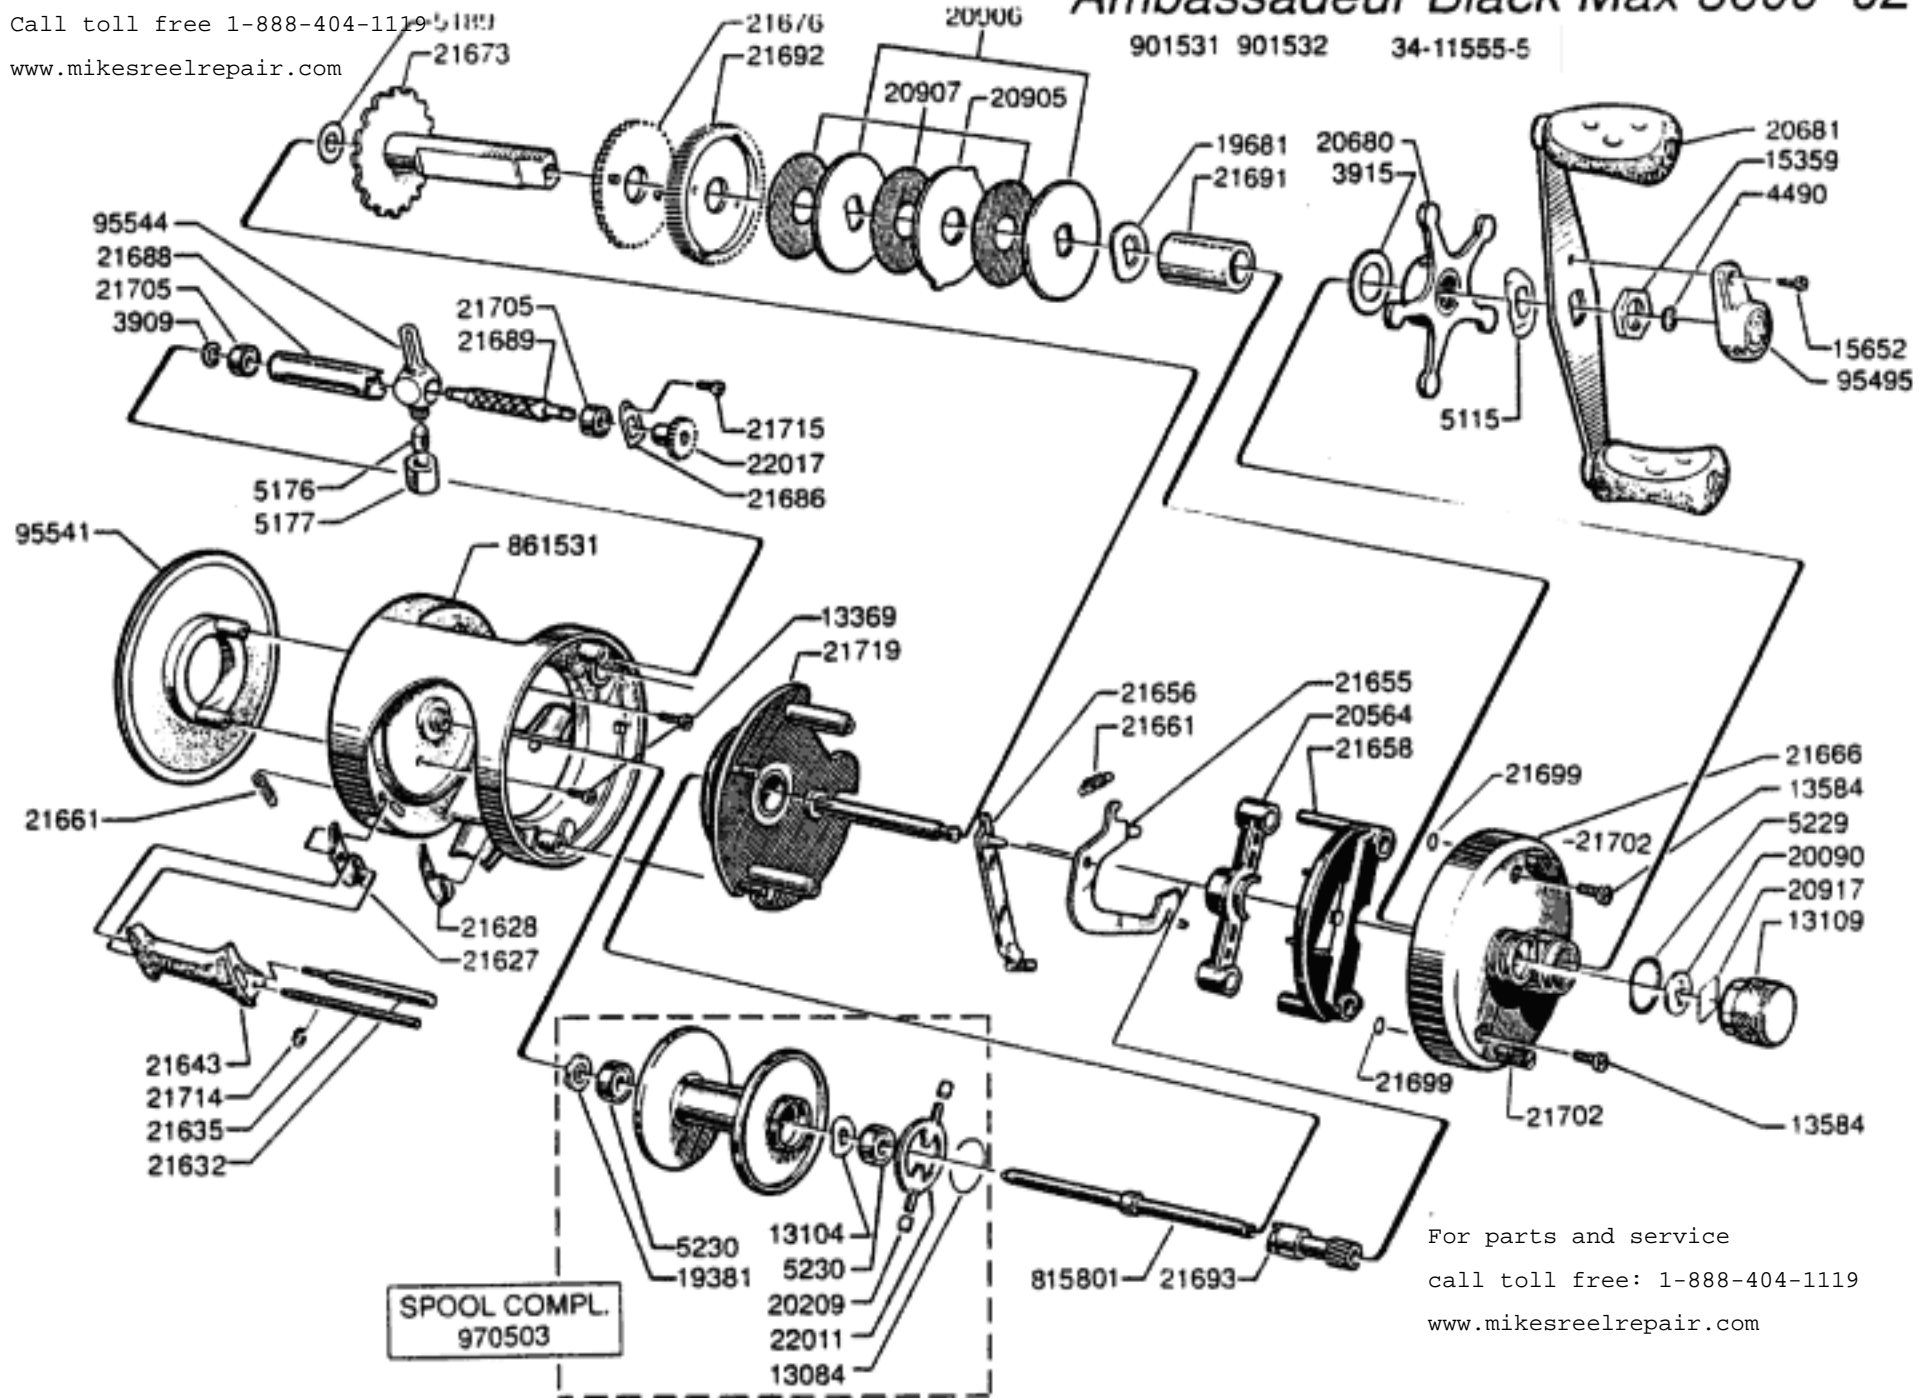

For parts and service
Call toll free 1-888-404-1119
www.mikesreelrepair.com

Ambassadeur Black Max 3600 02 00

901531 901532 34-11555-5

For parts and service
call toll free: 1-888-404-1119
www.mikesreelrepair.com