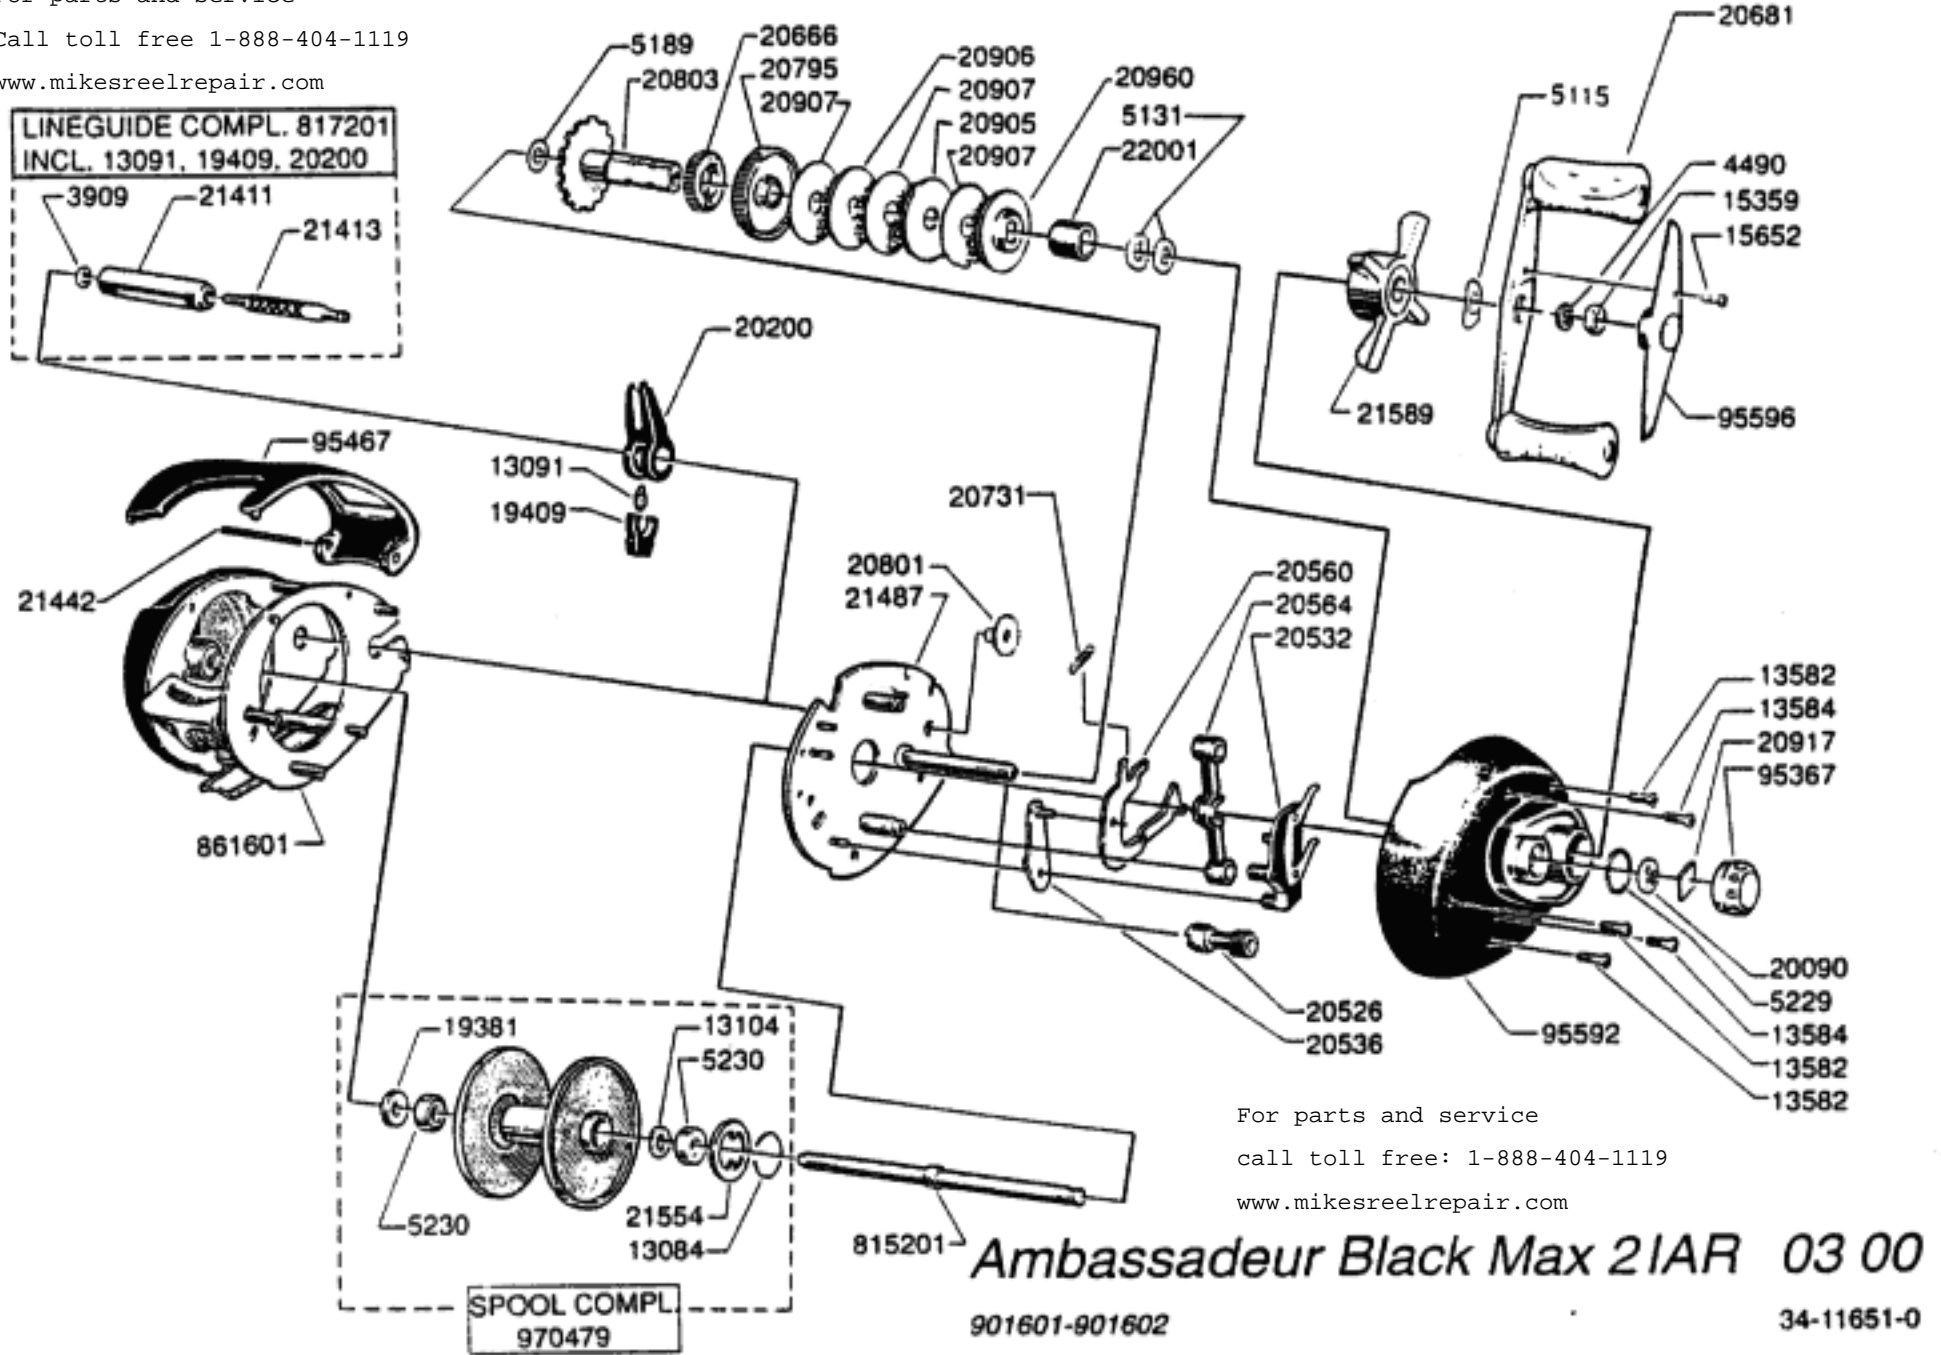

For parts and service

Call toll free 1-888-404-1119

www.mikesreelrepair.com

For parts and service
 call toll free: 1-888-404-1119
 www.mikesreelrepair.com

Ambassadeur Black Max 2 IAR 03 00
 901601-901602 34-11651-0