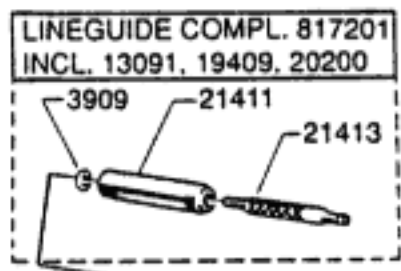

For parts and service

Call toll free 1-888-404-1119

www.mikesreelrepair.com

For parts and service
 call toll free: 1-888-404-1119
 www.mikesreelrepair.com

Ambassadeur Black Max 2 IAR 03 00
 901601-901602 34-11651-0