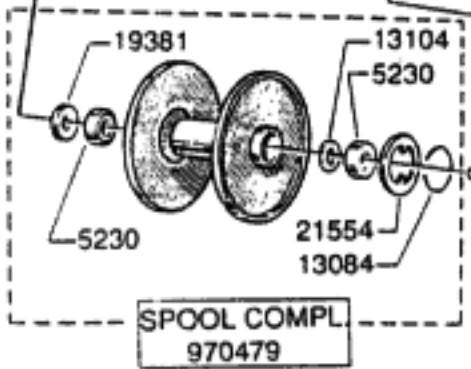

For parts and service

Call toll free 1-888-404-1119

www.mikesreelrepair.com

For parts and service
 call toll free: 1-888-404-1119
 www.mikesreelrepair.com

Ambassadeur Black Max 2 IAR 03 00
 901601-901602 34-11651-0