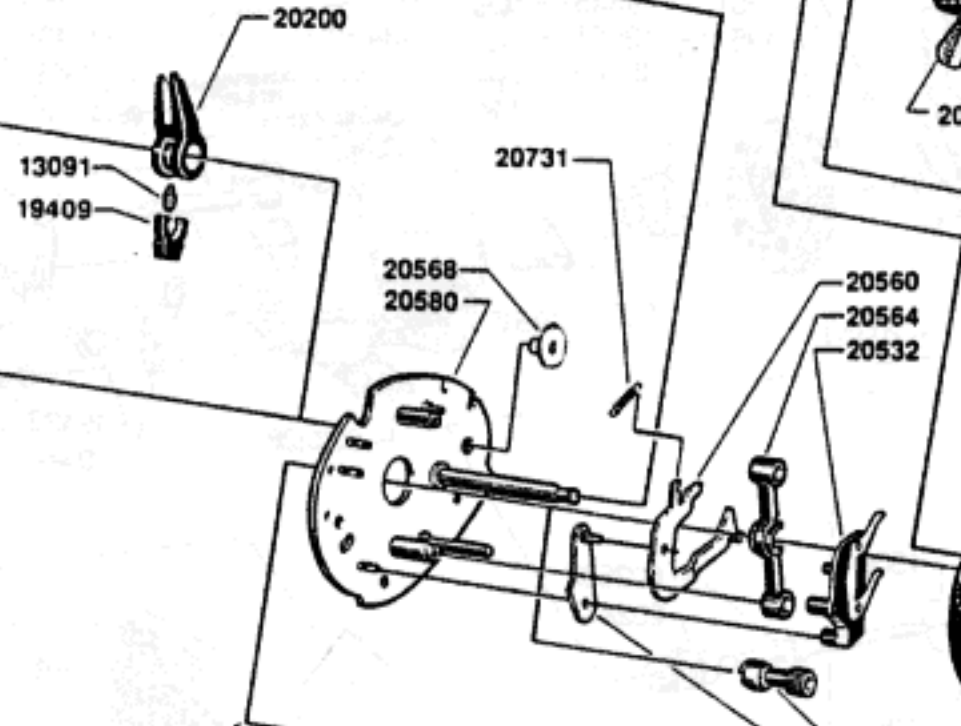

For parts and service
Call toll free 1-888-404-1119
www.mikesreelrepair.com

For parts and service
call toll free: 1-888-404-1119
www.mikesreelrepair.com