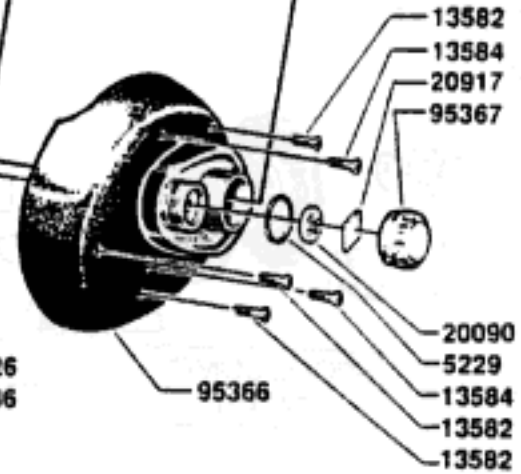

For parts and service
Call toll free 1-888-404-1119
www.mikesreelrepair.com

For parts and service
call toll free: 1-888-404-1119
www.mikesreelrepair.com