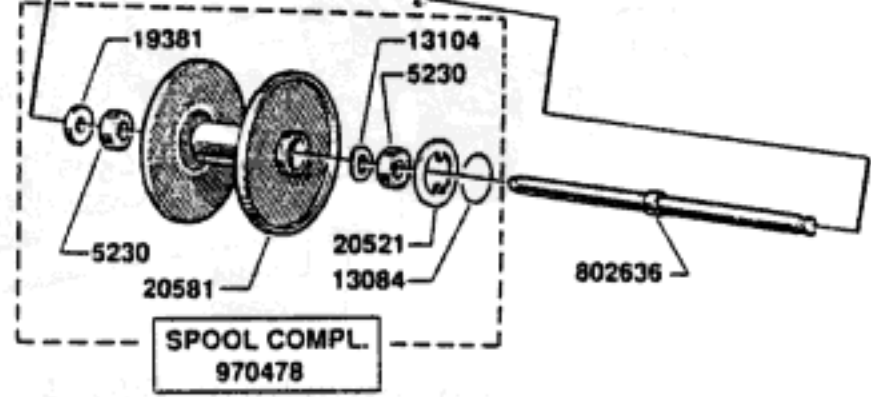

For parts and service
Call toll free 1-888-404-1119
www.mikesreelrepair.com

For parts and service
call toll free: 1-888-404-1119
www.mikesreelrepair.com