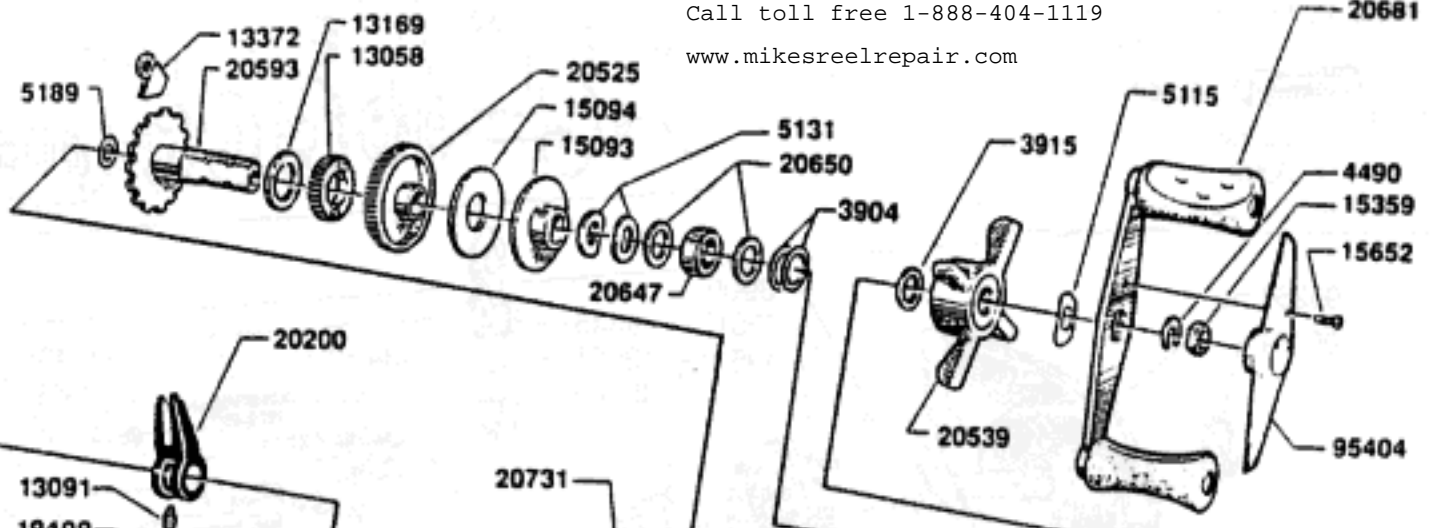

For parts and service
Call toll free 1-888-404-1119
www.mikesreelrepair.com

For parts and service
call toll free: 1-888-404-1119
www.mikesreelrepair.com