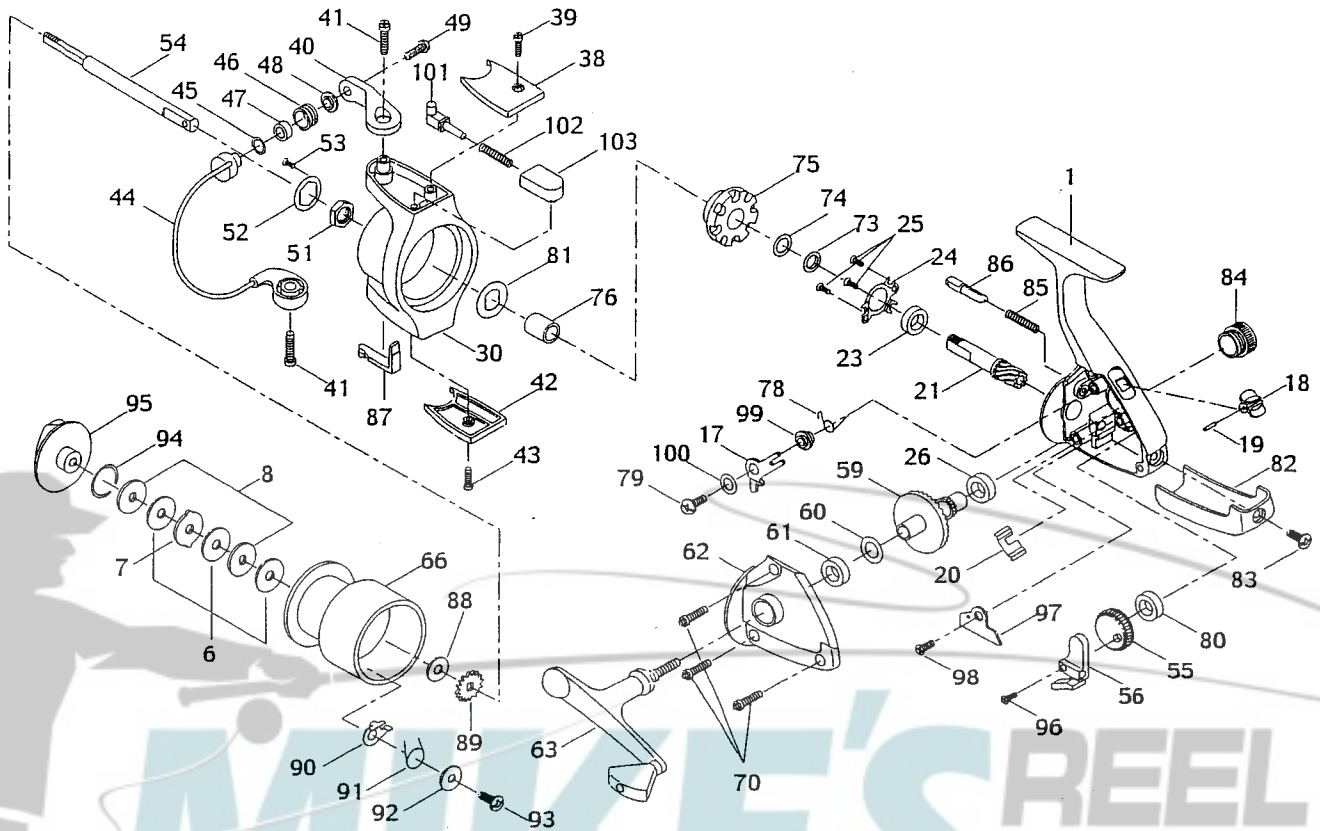

BGS SERIES

BGS1000
BGS2000
BGS3000
BGS4000

Abu Garcia

No	Part Name	1000	2000	3000	4000
1	Frame	1080009	1080010	1080011	1080012
6	Drag Washer	1079829	1079830	1079831	
7	Eared Drag Washer	1079832	1079833	1079834	
8	Keyed Drag Washer	1079835	1079836	1079837	
17	Lever	1079838		1079839	
18	Push Button		1080013		
19	Push Button Pin		1079841		
20	Push Button Spring		1079842		
21	Pinion	1079843		1079844	
23	Ball Bearing		1079845		
24	Ball Bearing Retainer		1079846		
25	Retainer Screw		1079847		
26	Drive Gear Bearing		1079848		
30	Pick up Housing	1080014	1080015	1080016	1080017
38	Bail Bracket Cover	1080018	1080019	1080020	1080021
39	Cover Screw		1079857		
40	Bail Bracket	1080022	1080023	1080024	1080025
41	Bracket Screw		1079862		
42	Trip Bracket Cover	1080026	1080027	1080028	1080029
43	Cover Screw		Same as 39		
44	Bail Assy	1080030	1080031	1080032	1080033
45	Line Roller Washer	N/A		1079872	
46	Line Roller	1079873		1079874	
47	Line Roller Bushing	NA		1079882	
48	Line Roller Washer	1079877		1079878	
49	Line Roller Screw	1079879		1079880	
51	Pickup Housing Nut		1079881		
52	Lock Washer	NA		1079883	
53	Lock Screw	NA		1079885	
54	Main Shaft	1079886	1079887	1079888	1079889
55	L.W. Gear	1079890	1079891	1079892	1079893
56	L.W. Bracket	1079894		1079895	
59	Drive Gear	1079896		1079897	
60	Drive Gear Washer		1079898		
61	Drive Gear Bearing		1079899		