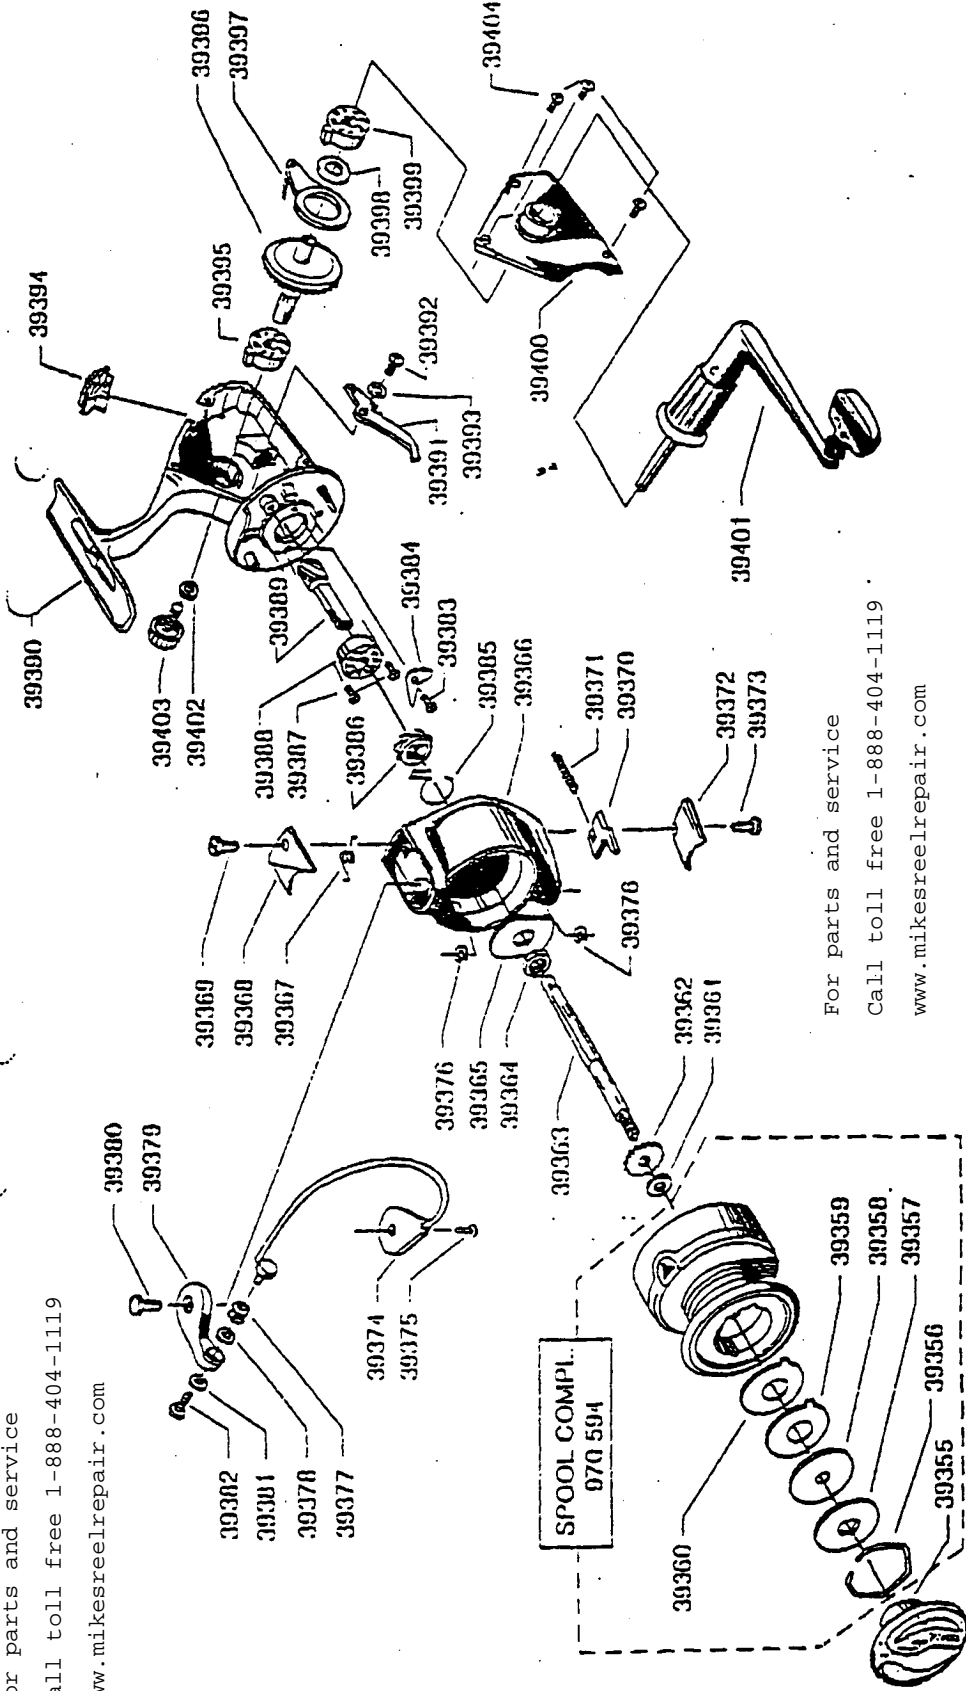

For parts and service
 Call toll free 1-888-404-1119
www.mikesreelrepair.com

For parts and service
 Call toll free 1-888-404-1119
www.mikesreelrepair.com

Please specify reel model number and number in reelfoot when ordering parts.

Cardinal Axxar Micro 00