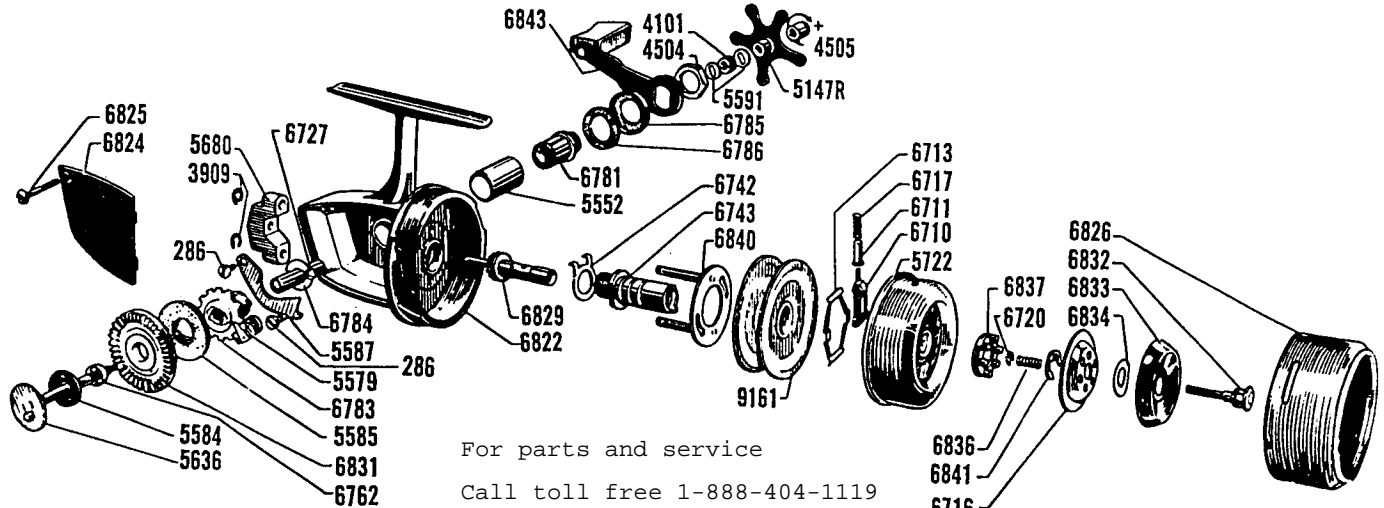

ABU AUTO-SPIN 505

For parts and service
 Call toll free 1-888-404-1119
 www.mikesreelrepair.com

For parts and service
 Call toll free 1-888-404-1119
 www.mikesreelrepair.comfd

Prices subject to change without notice

Please specify both reel model and part numbers when ordering.

No.	Part Name	Price	No.	Part Name	Price	No.	Part Name	Price
286	Lock Arm Screw	(each) .10	6711	Line Pick Up	.60	6825	Side Plate Screw	.15
3909	"C" Lock	(each) .10	6713	Ejector Clamp	.15	6826	Bell Cover	3.25
4101	Brake Spring	.25	6716	Cushion Plate	.60	6829	Pinion Gear	1.60
4504	Handle Bearing Lock Nut	.25	6717	Line Pick Up Spring	.10	6831	Drive Gear with Click Spring	2.50
4505	Handle Lock Nut (left hand thread)	.25	6720	"C" Lock	.10	6832	Winding Cup Shaft	.65
5147R	Star Wheel (Red)	1.75	6727	Drive Shaft Bushing	.25	6833	Line Release Button	.75
5552	Oilite Bushing	.50	6742	Pinion Bushing Lock	.10	6834	Spring Washer	.10
5579	Anti Reverse Dog	.75	6743	Pinion Gear Bushing	1.60	6836	Winding Cup Shaft Spring	.10
5584	Base Drag Washer	.10	6762	Drive Gear Center Ring	.25	6837	Release Button Bridge	.25
5585	Drag Pressure Plate	1.00	6781	Handle Bearing	1.00	6840	Spool Mount	1.50
5587	Ratchet Lock Arm	.25	6783	Anti Reverse Ratchet	1.00	6841	"C" Lock	.10
5591	Brake Spring Washer	(each) .10	6784	Syncho Slide	.15	6843	Handle	1.75
5636	Drive Shaft with Click Plate	1.60	6785	Dust Shield	.25	9161	(6753) Spool, (with container)	3.00
5680	Oscillation Guide	.25	6786	Felt Oil Retainer	.10	9228	Container	.60
5722	Winding Cup	5.50	6822	Housing	4.75			
6710	Line Pick Up Ejector	.25	6824	Side Plate	.75			

PARTS AND SERVICE AVAILABLE AT THE FOLLOWING REGIONAL FACTORY REPAIR DEPOTS:

**FACTORY SERVICE
 RODS, REELS AND PARTS**

**THE GARCIA SERVICE DEPARTMENT
 329 ALFRED AVENUE
 TEANECK, NEW JERSEY 07666**

**THE CONOLON CORPORATION
 1111 EAST McFADDEN STREET
 SANTA ANA, CALIFORNIA 92705**