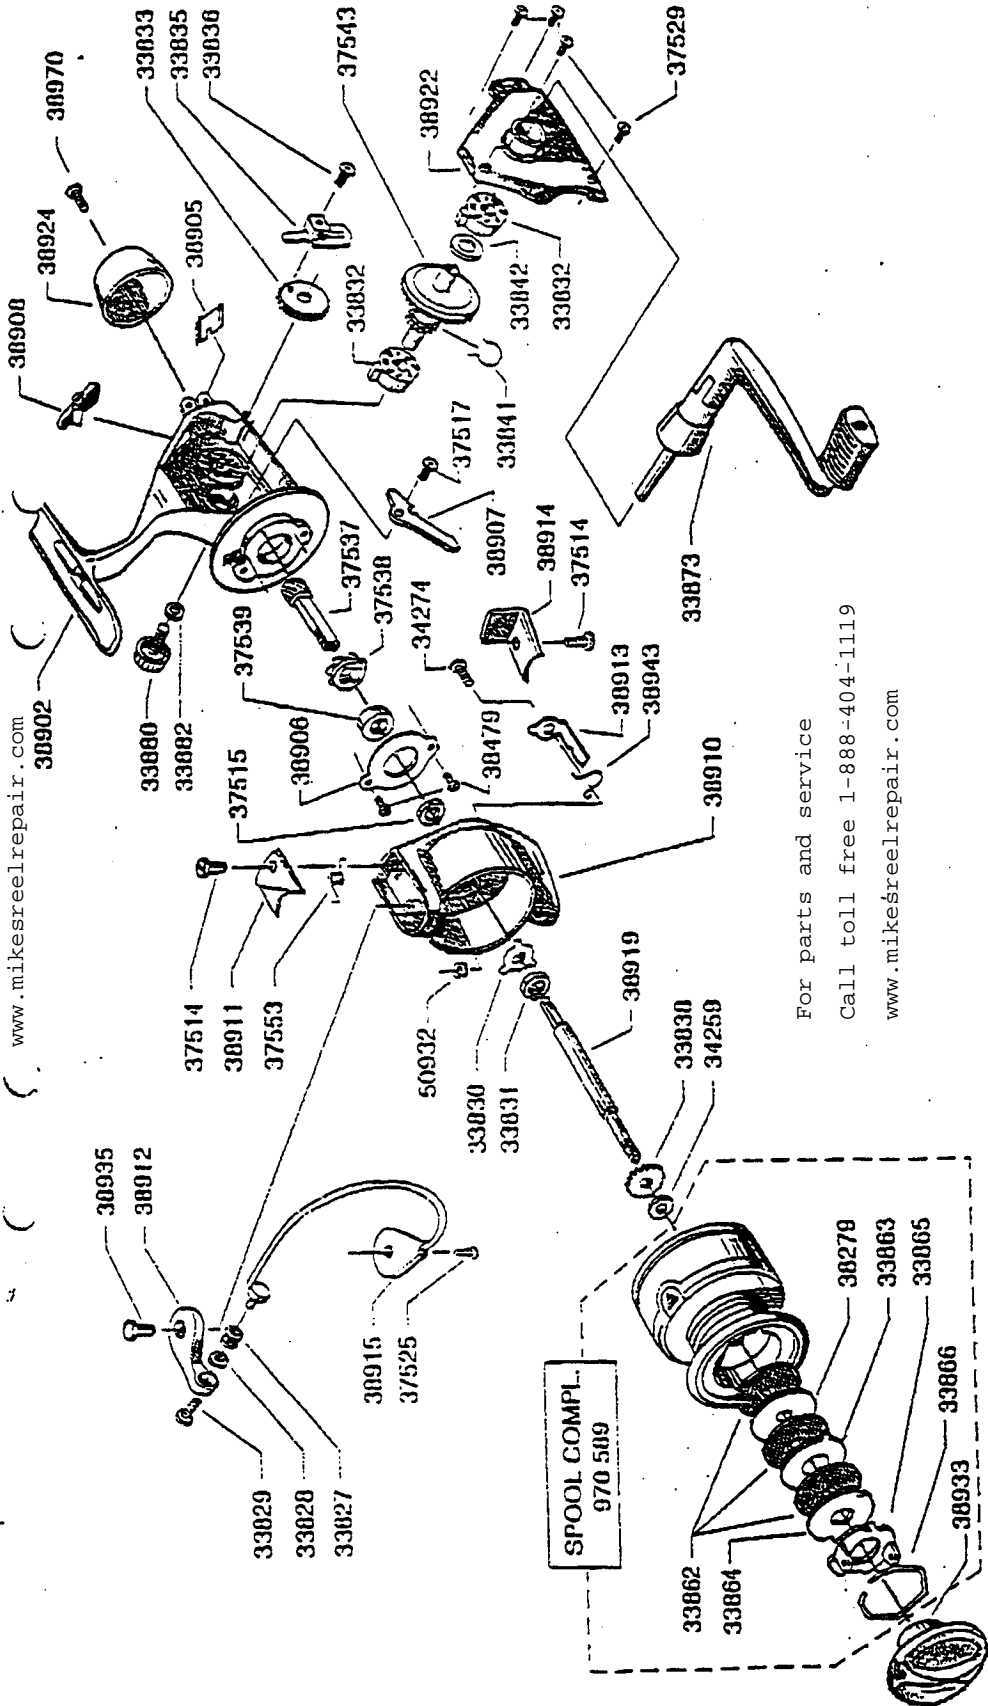

For parts and service

Call toll free 1-888-404-1119

www.mikesreelrepair.com

For parts and service

Call toll free 1-888-404-1119

www.mikesreelrepair.com

Please specify reel model number and number in reelfoot when ordering parts.