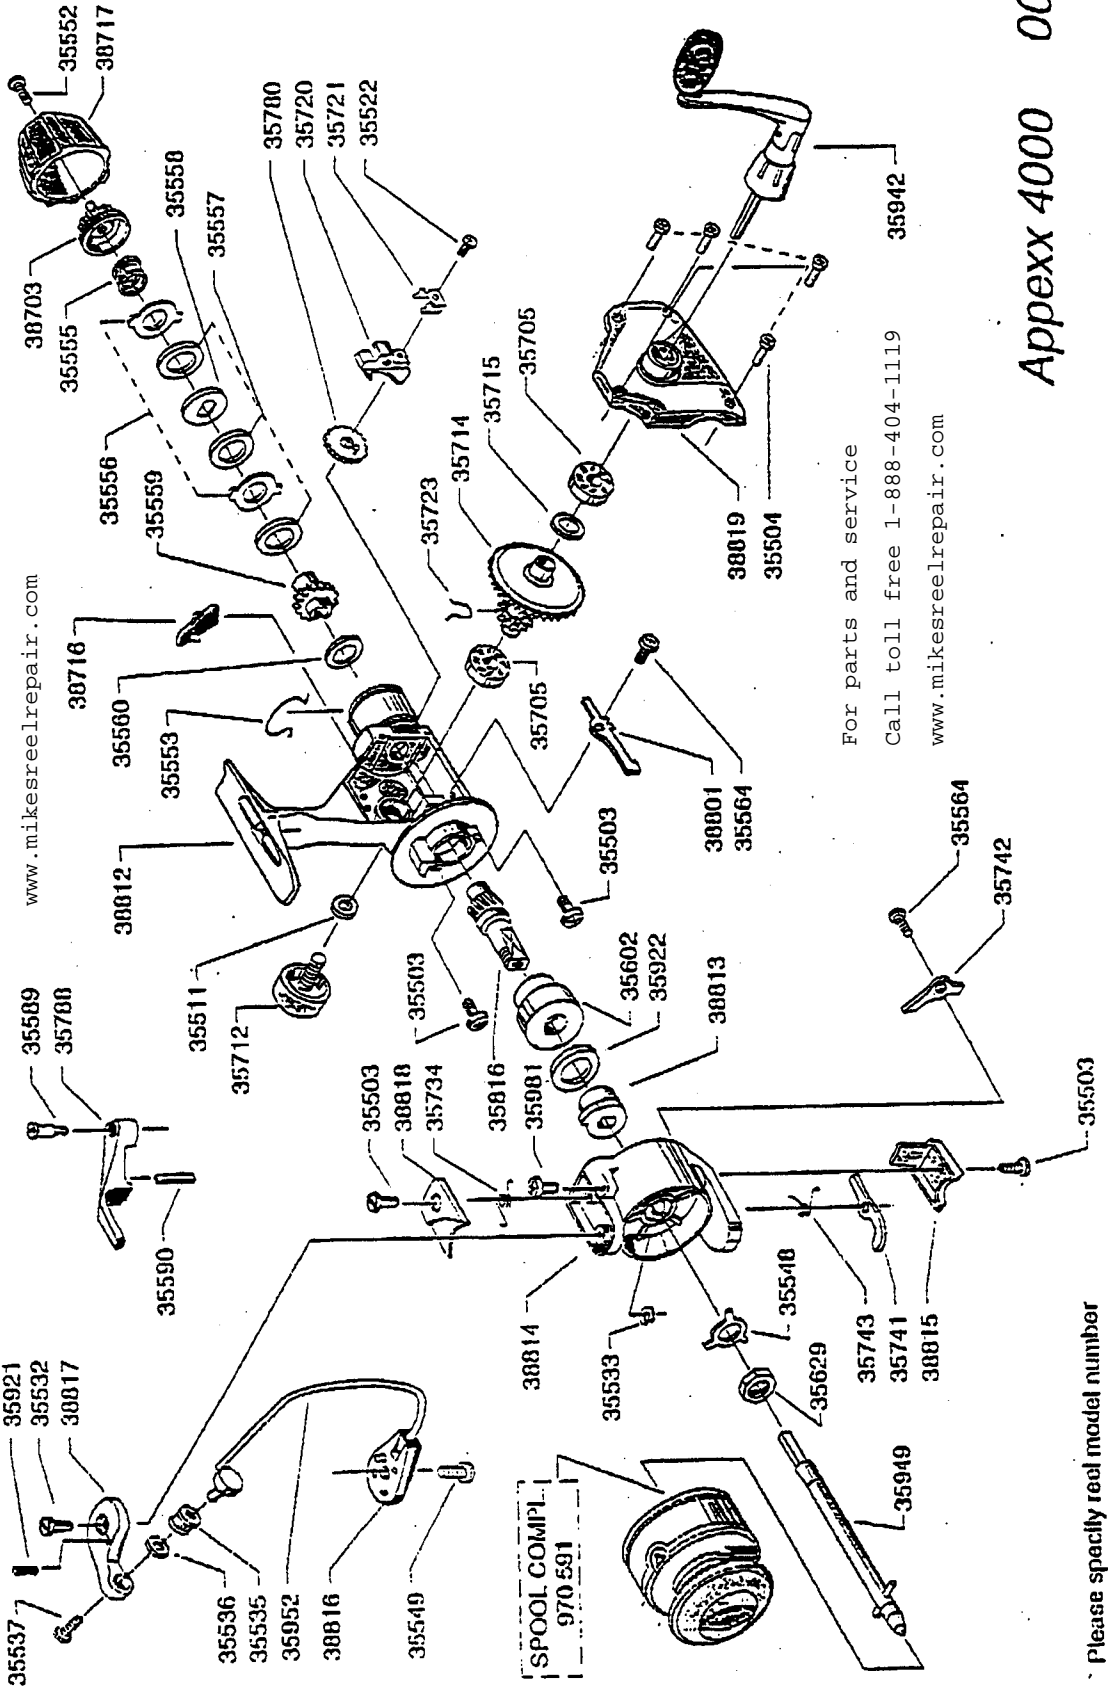

For parts and service

Call toll free 1-888-404-1119

www.mikesreelrepair.com

For parts and service

Call toll free 1-888-404-1119

www.mikesreelrepair.com

Please specify reel model number and number in reelfoot when ordering parts.