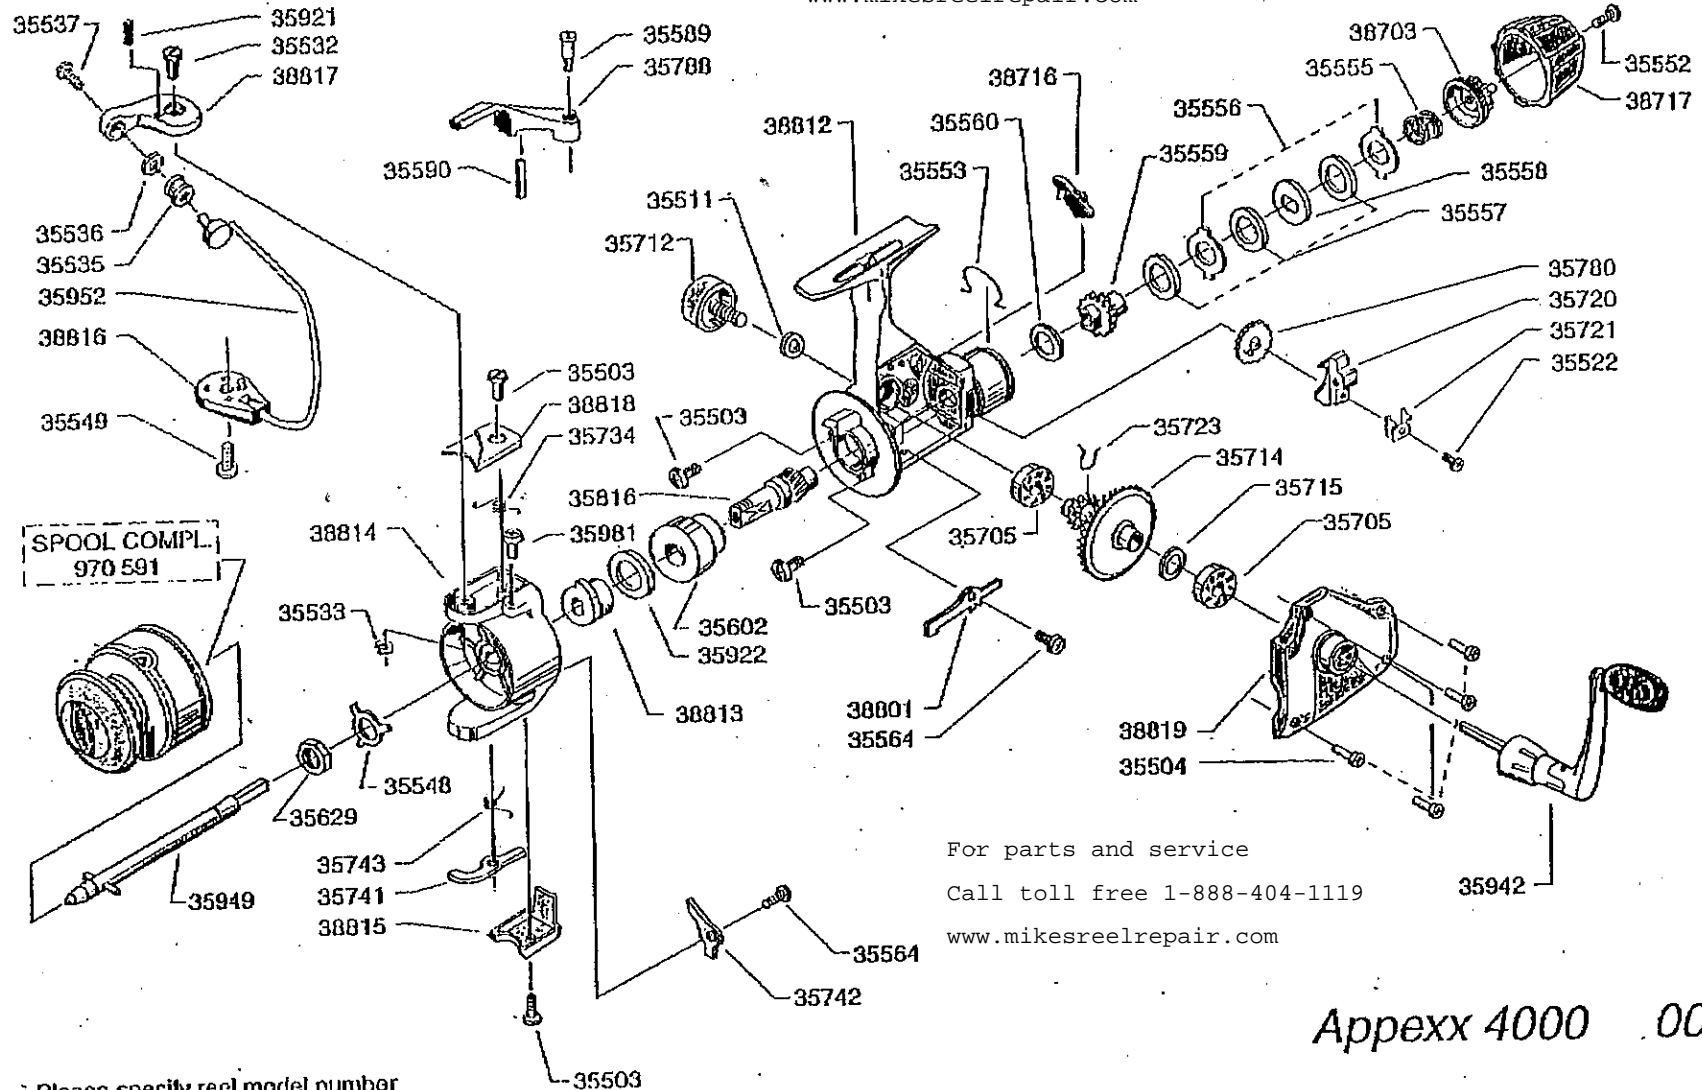

For parts and service

Call toll free 1-888-404-1119

www.mikesreelrepair.com

For parts and service

Call toll free 1-888-404-1119

www.mikesreelrepair.com

Appexx 4000 00

Please specify reel model number and number in reelfoot when ordering parts.

906137

34-11668 - 0