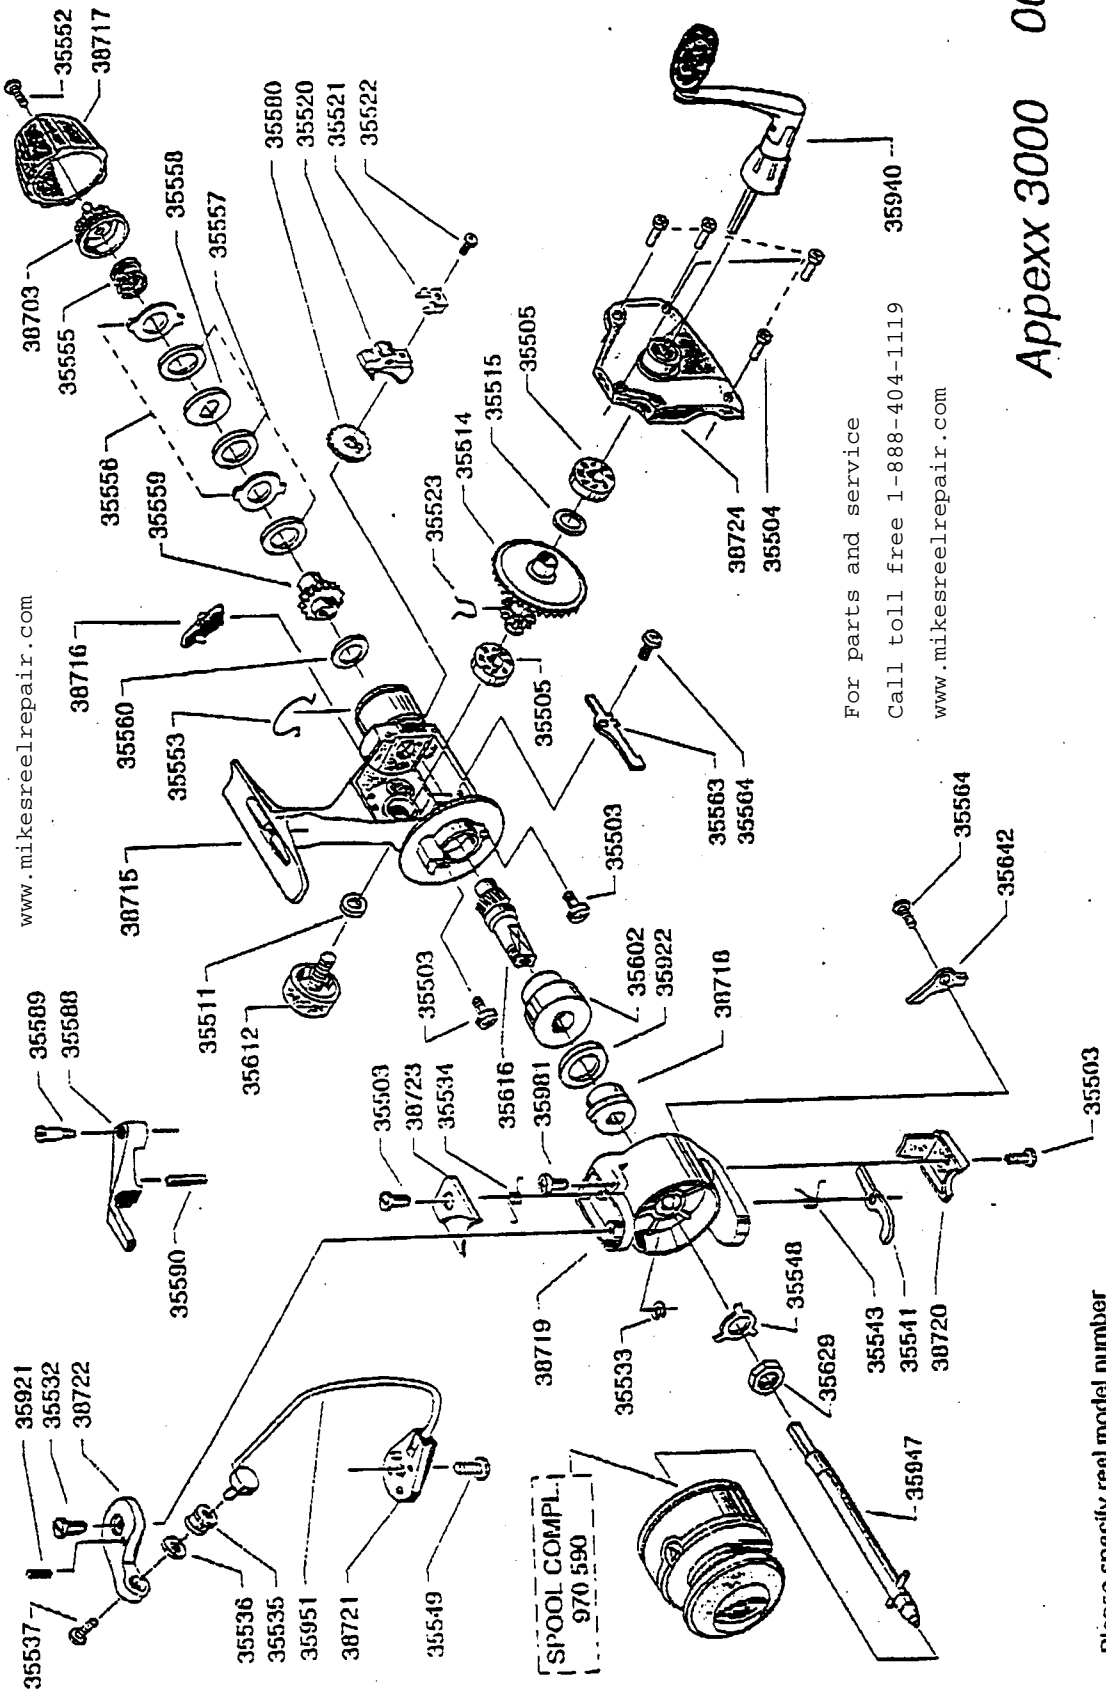

For parts and service )  
 Call toll free 1-888-404-1119

www.mikesreelrepair.com

For parts and service

Call toll free 1-888-404-1119

www.mikesreelrepair.com

Appexx 3000 00

Please specify reel model number  
 and number in reelfoot when  
 ordering parts.

906136

34-11667 - 0