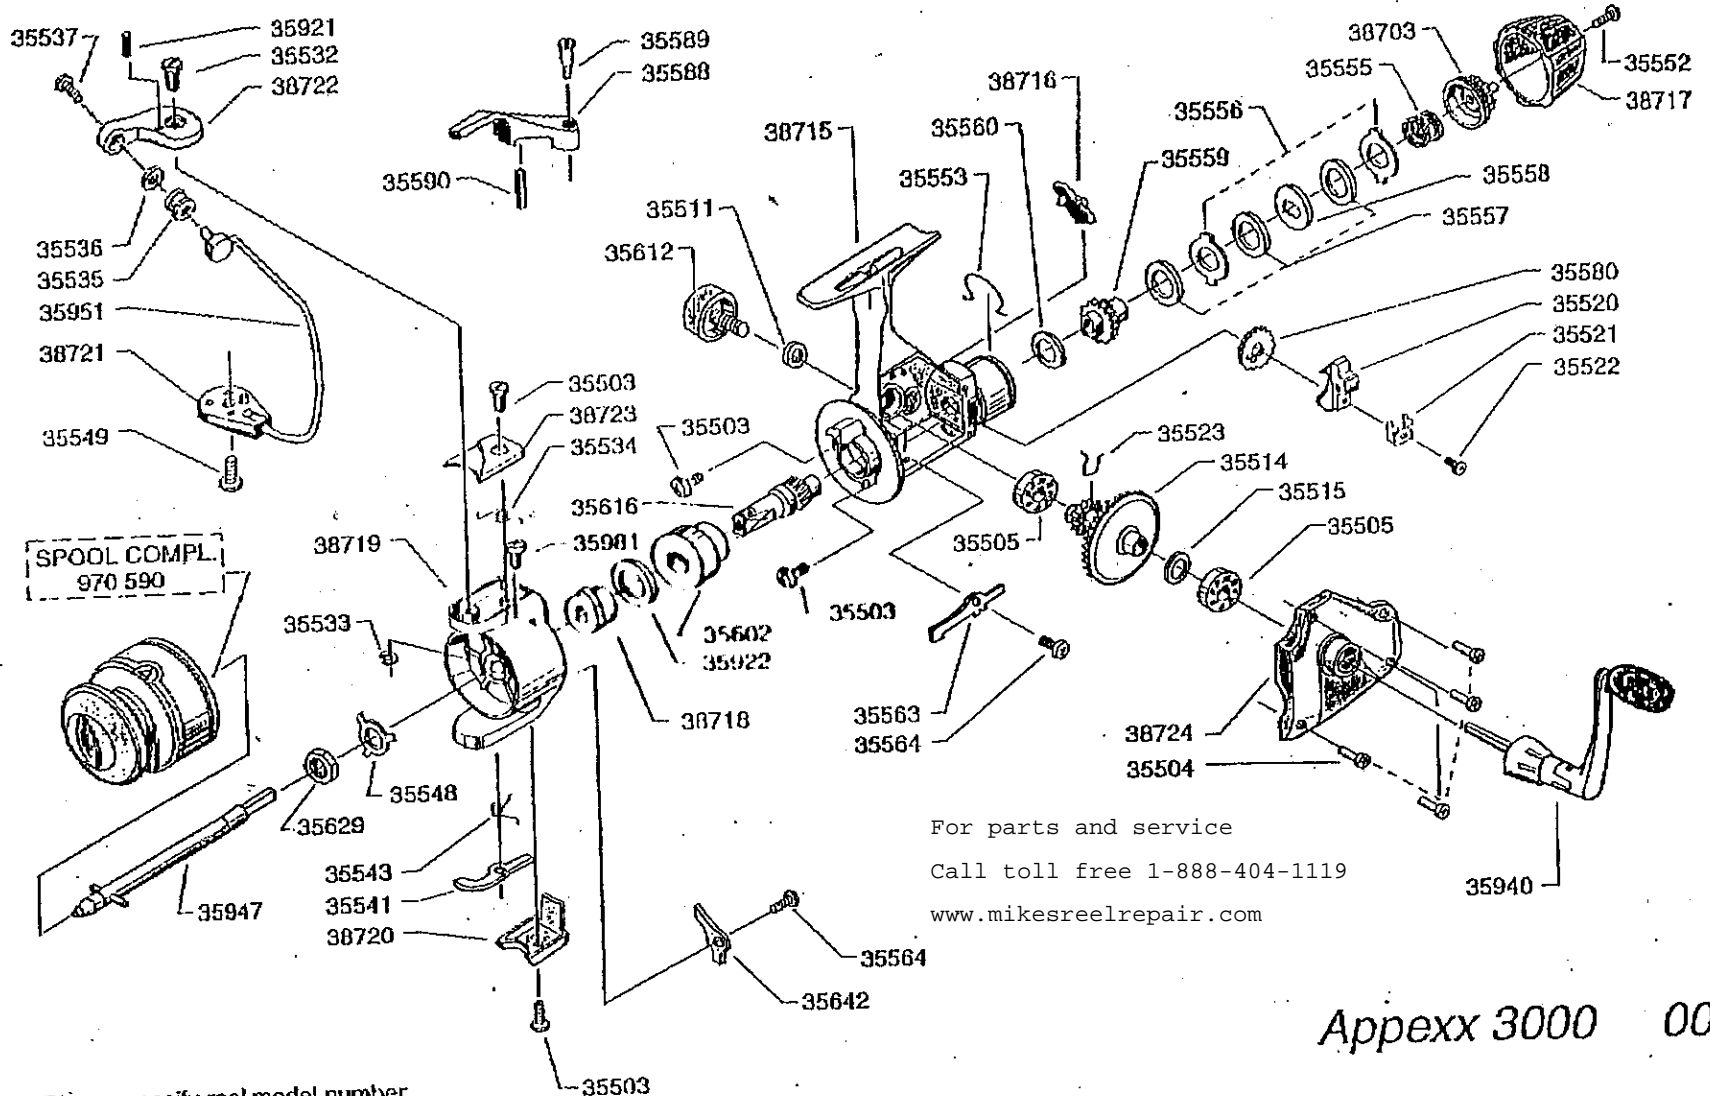

For parts and service
 Call toll free 1-888-404-1119
 www.mikesreelrepair.com

For parts and service
 Call toll free 1-888-404-1119
 www.mikesreelrepair.com

Please specify reel model number
 and number in reel foot when
 ordering parts.

Appexx 3000 00