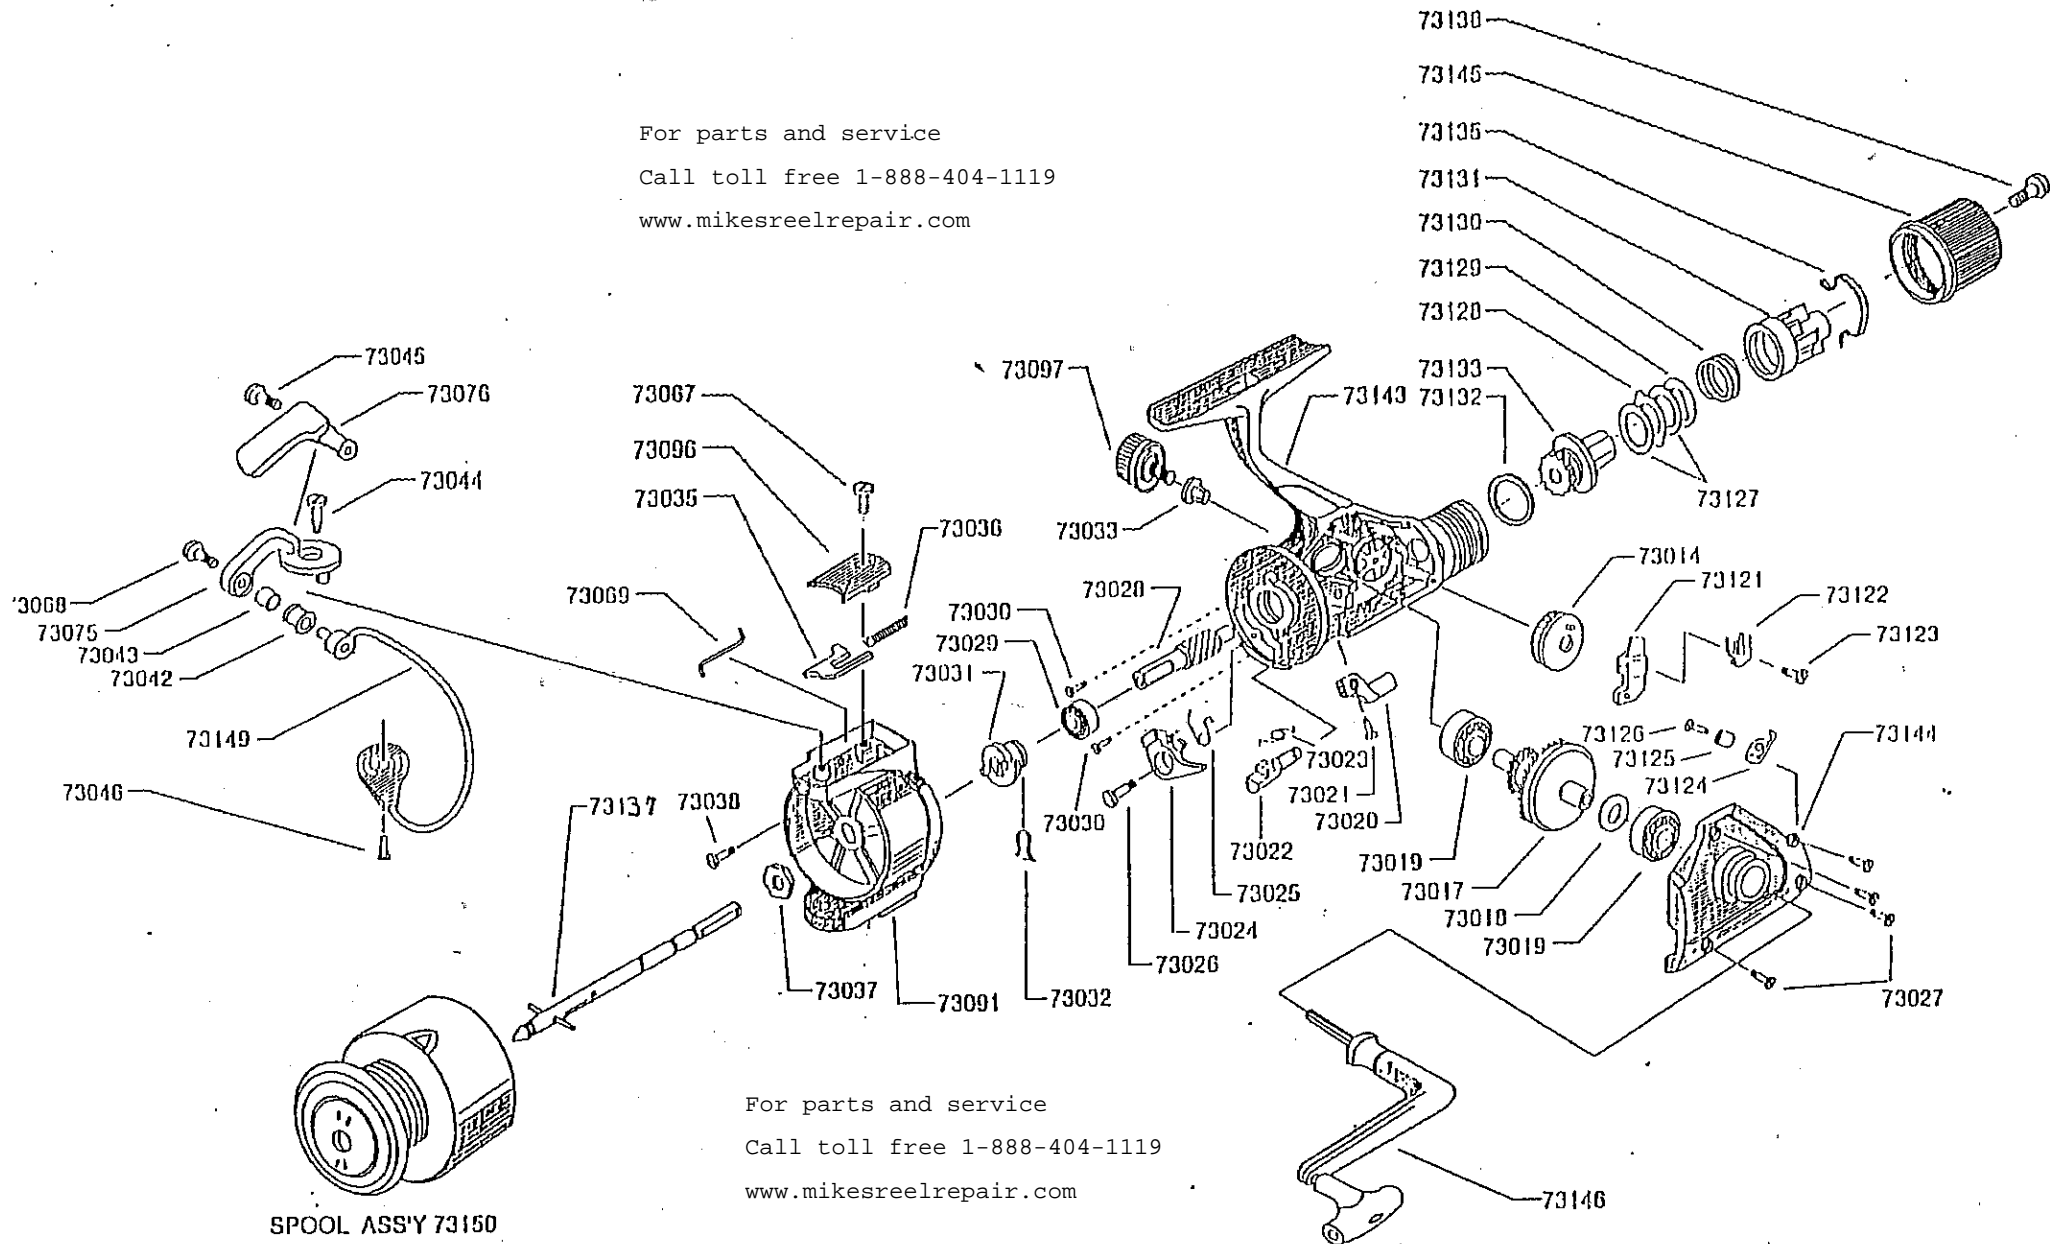

# ACCU-BALANCE EX 400

For parts and service  
 Call toll free 1-888-404-1119  
[www.mikesreelrepair.com](http://www.mikesreelrepair.com)

For parts and service  
 Call toll free 1-888-404-1119  
[www.mikesreelrepair.com](http://www.mikesreelrepair.com)