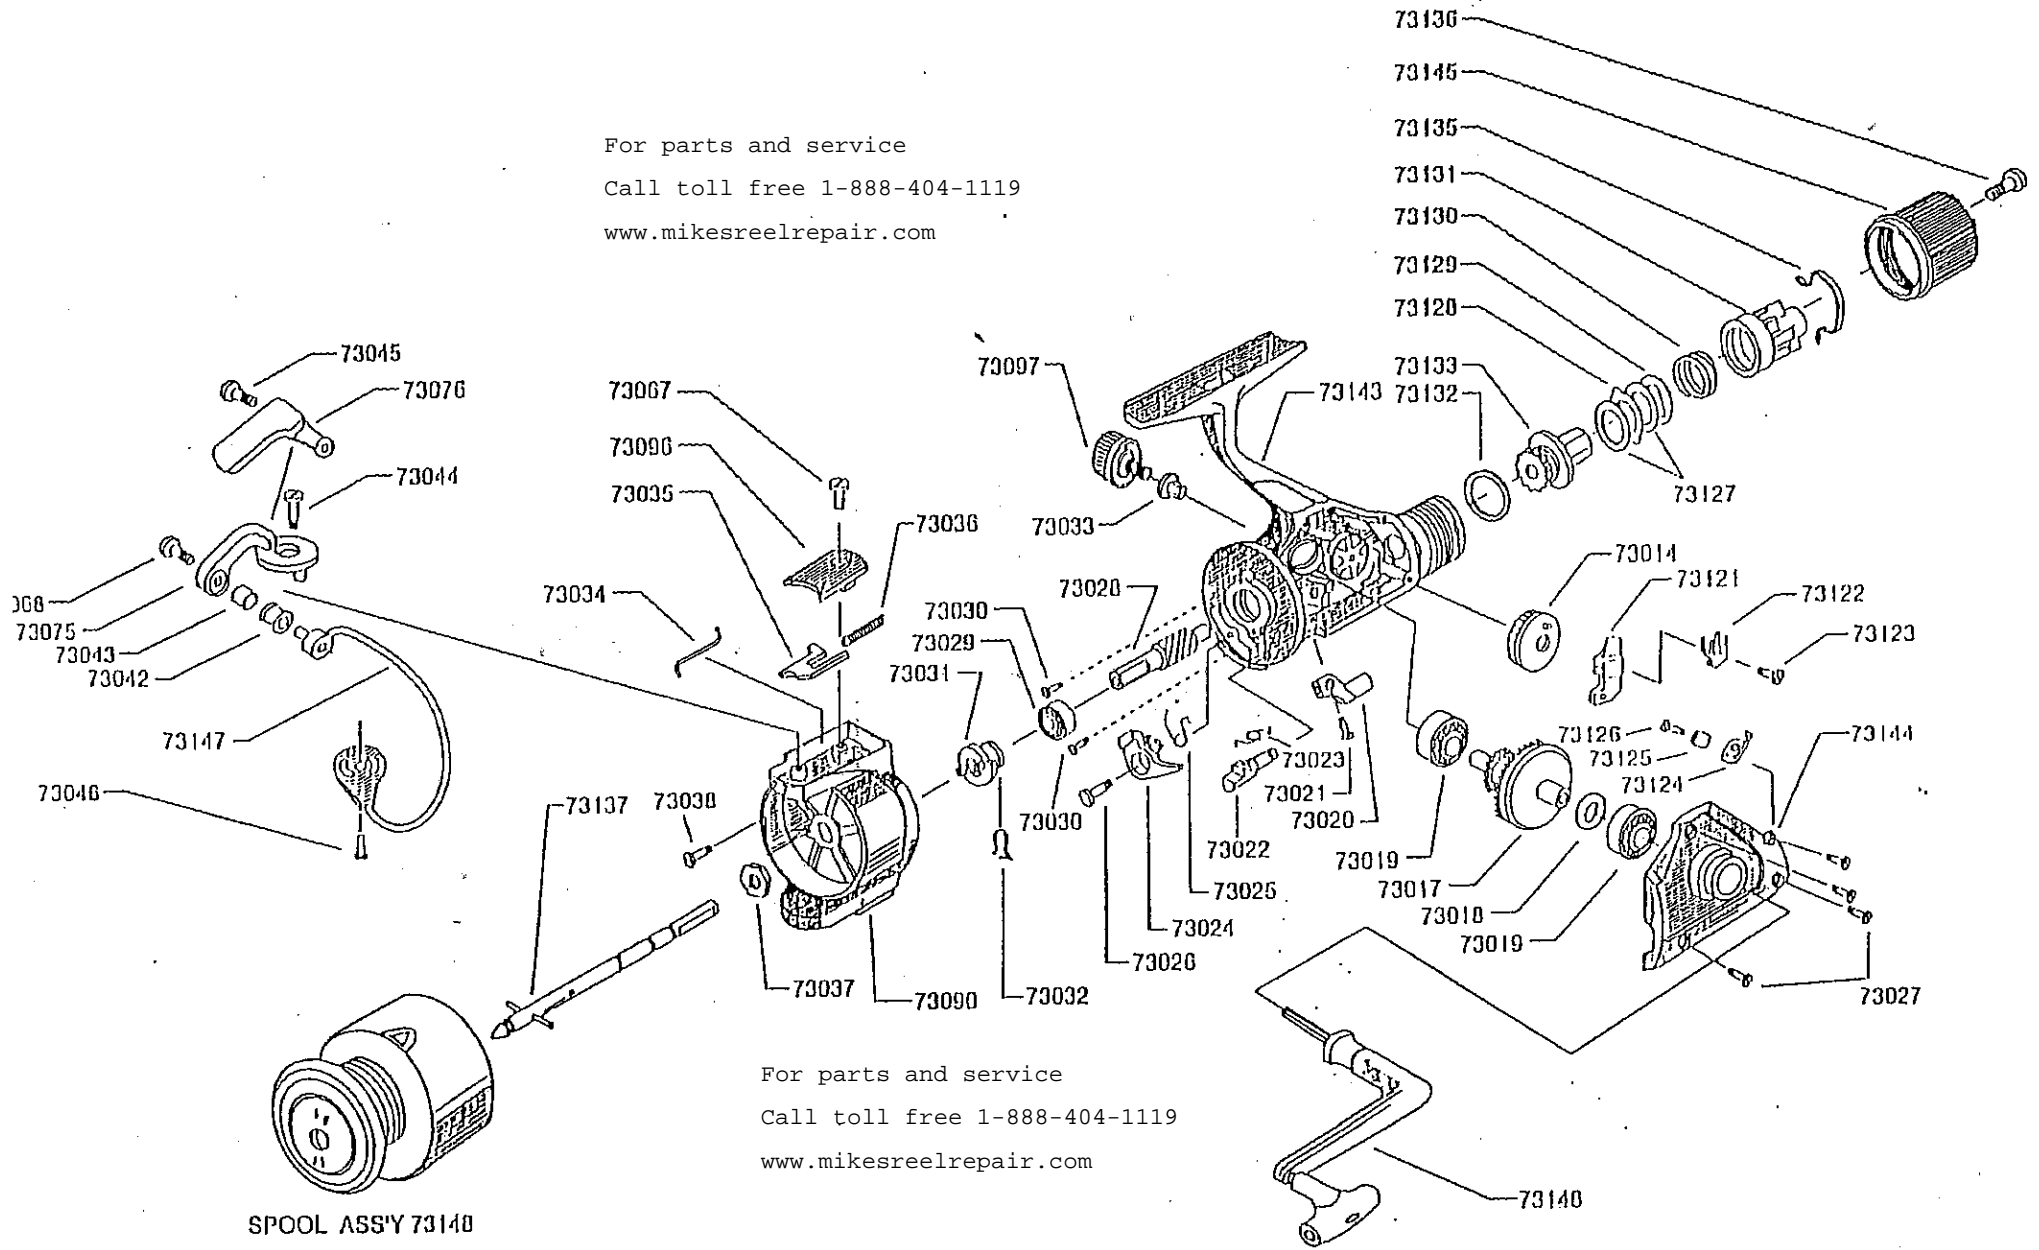

# ACCU-BALANCE EX 300

For parts and service  
 Call toll free 1-888-404-1119  
[www.mikesreelrepair.com](http://www.mikesreelrepair.com)

For parts and service  
 Call toll free 1-888-404-1119  
[www.mikesreelrepair.com](http://www.mikesreelrepair.com)

# ACCU-BALANCE EX 300