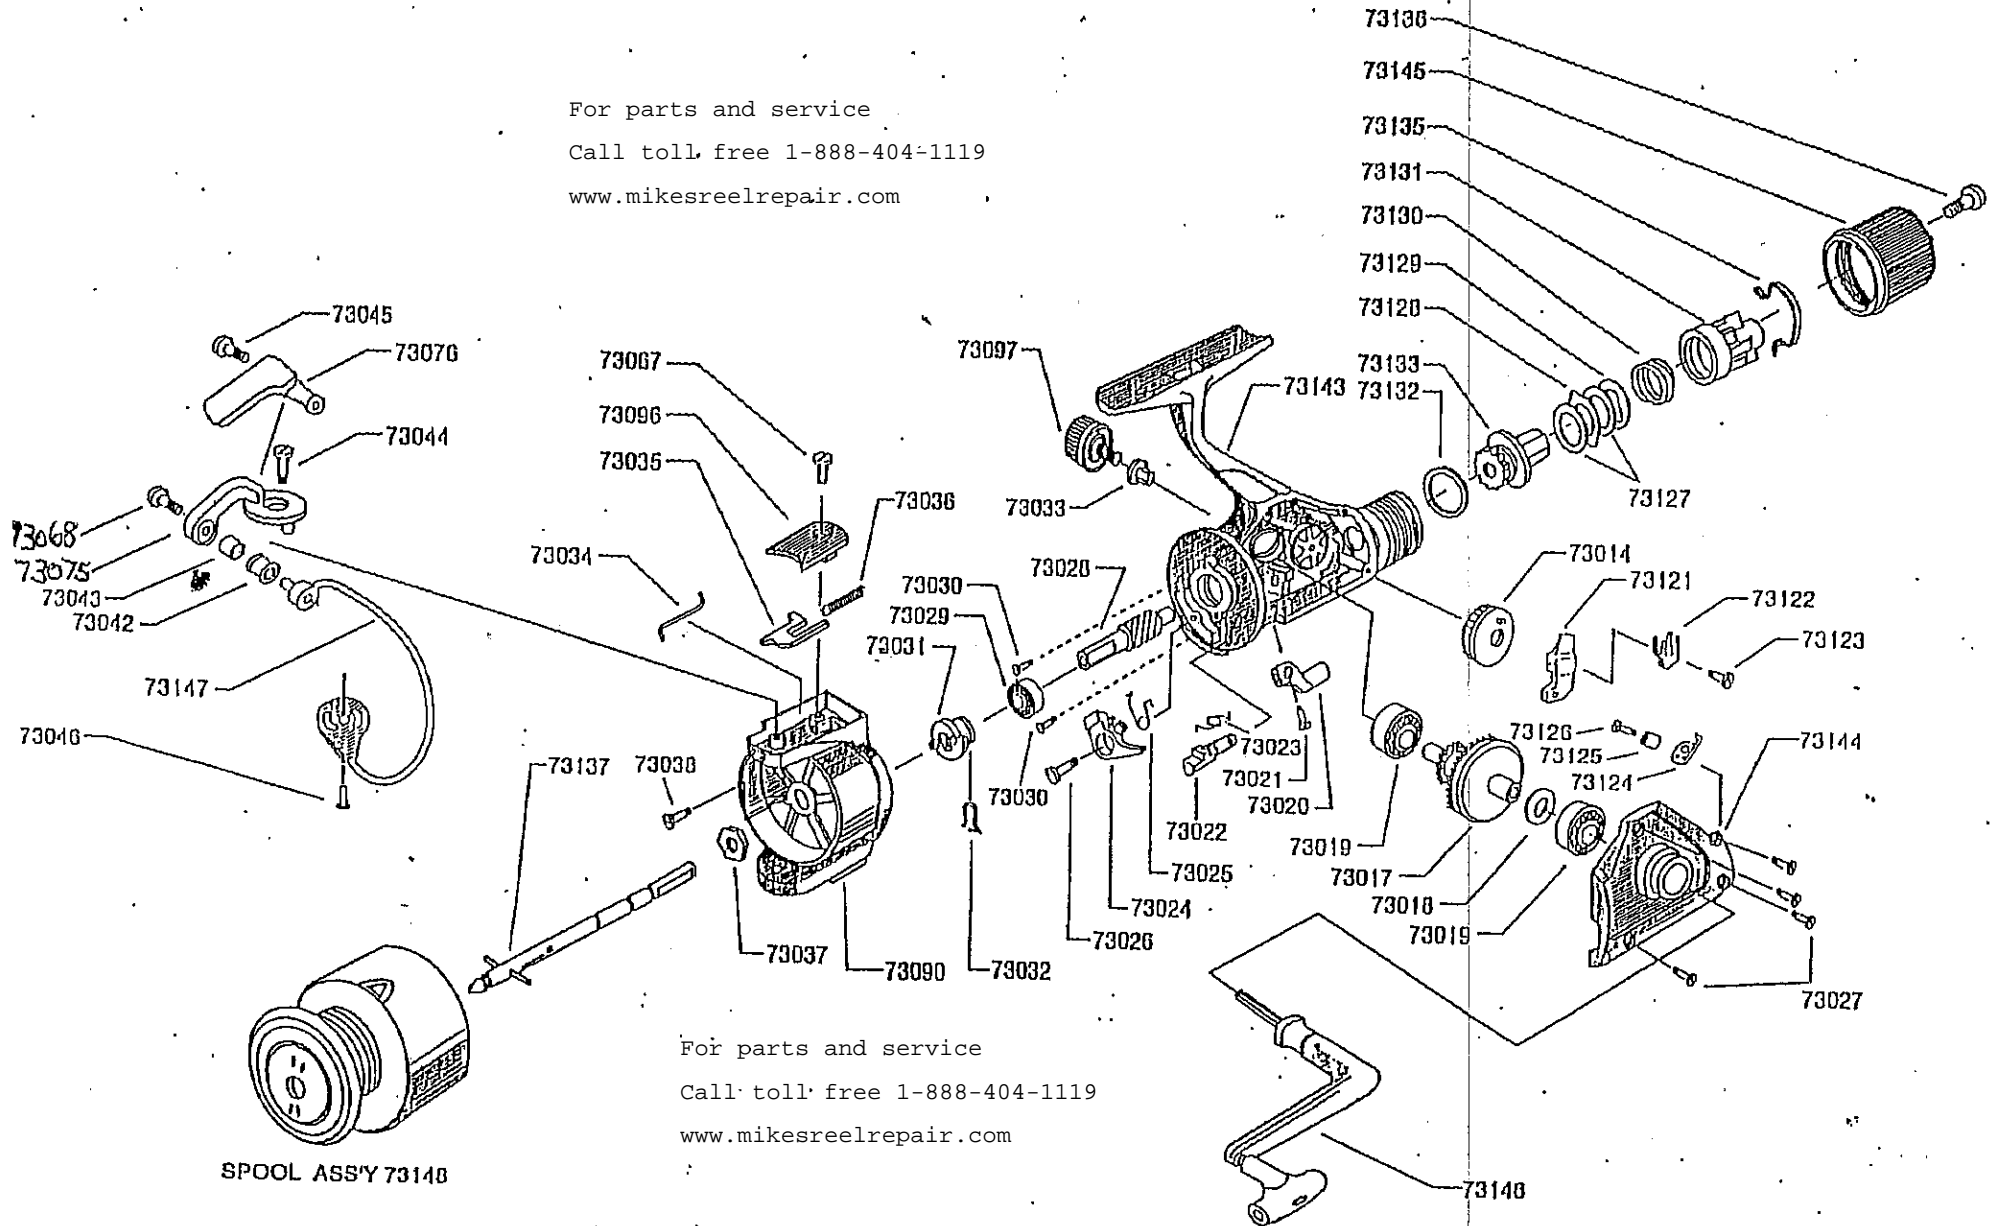

# ACCU-BALANCE EX2000A

For parts and service  
 Call toll free 1-888-404-1119  
[www.mikesreelrepair.com](http://www.mikesreelrepair.com)

For parts and service  
 Call toll free 1-888-404-1119  
[www.mikesreelrepair.com](http://www.mikesreelrepair.com)