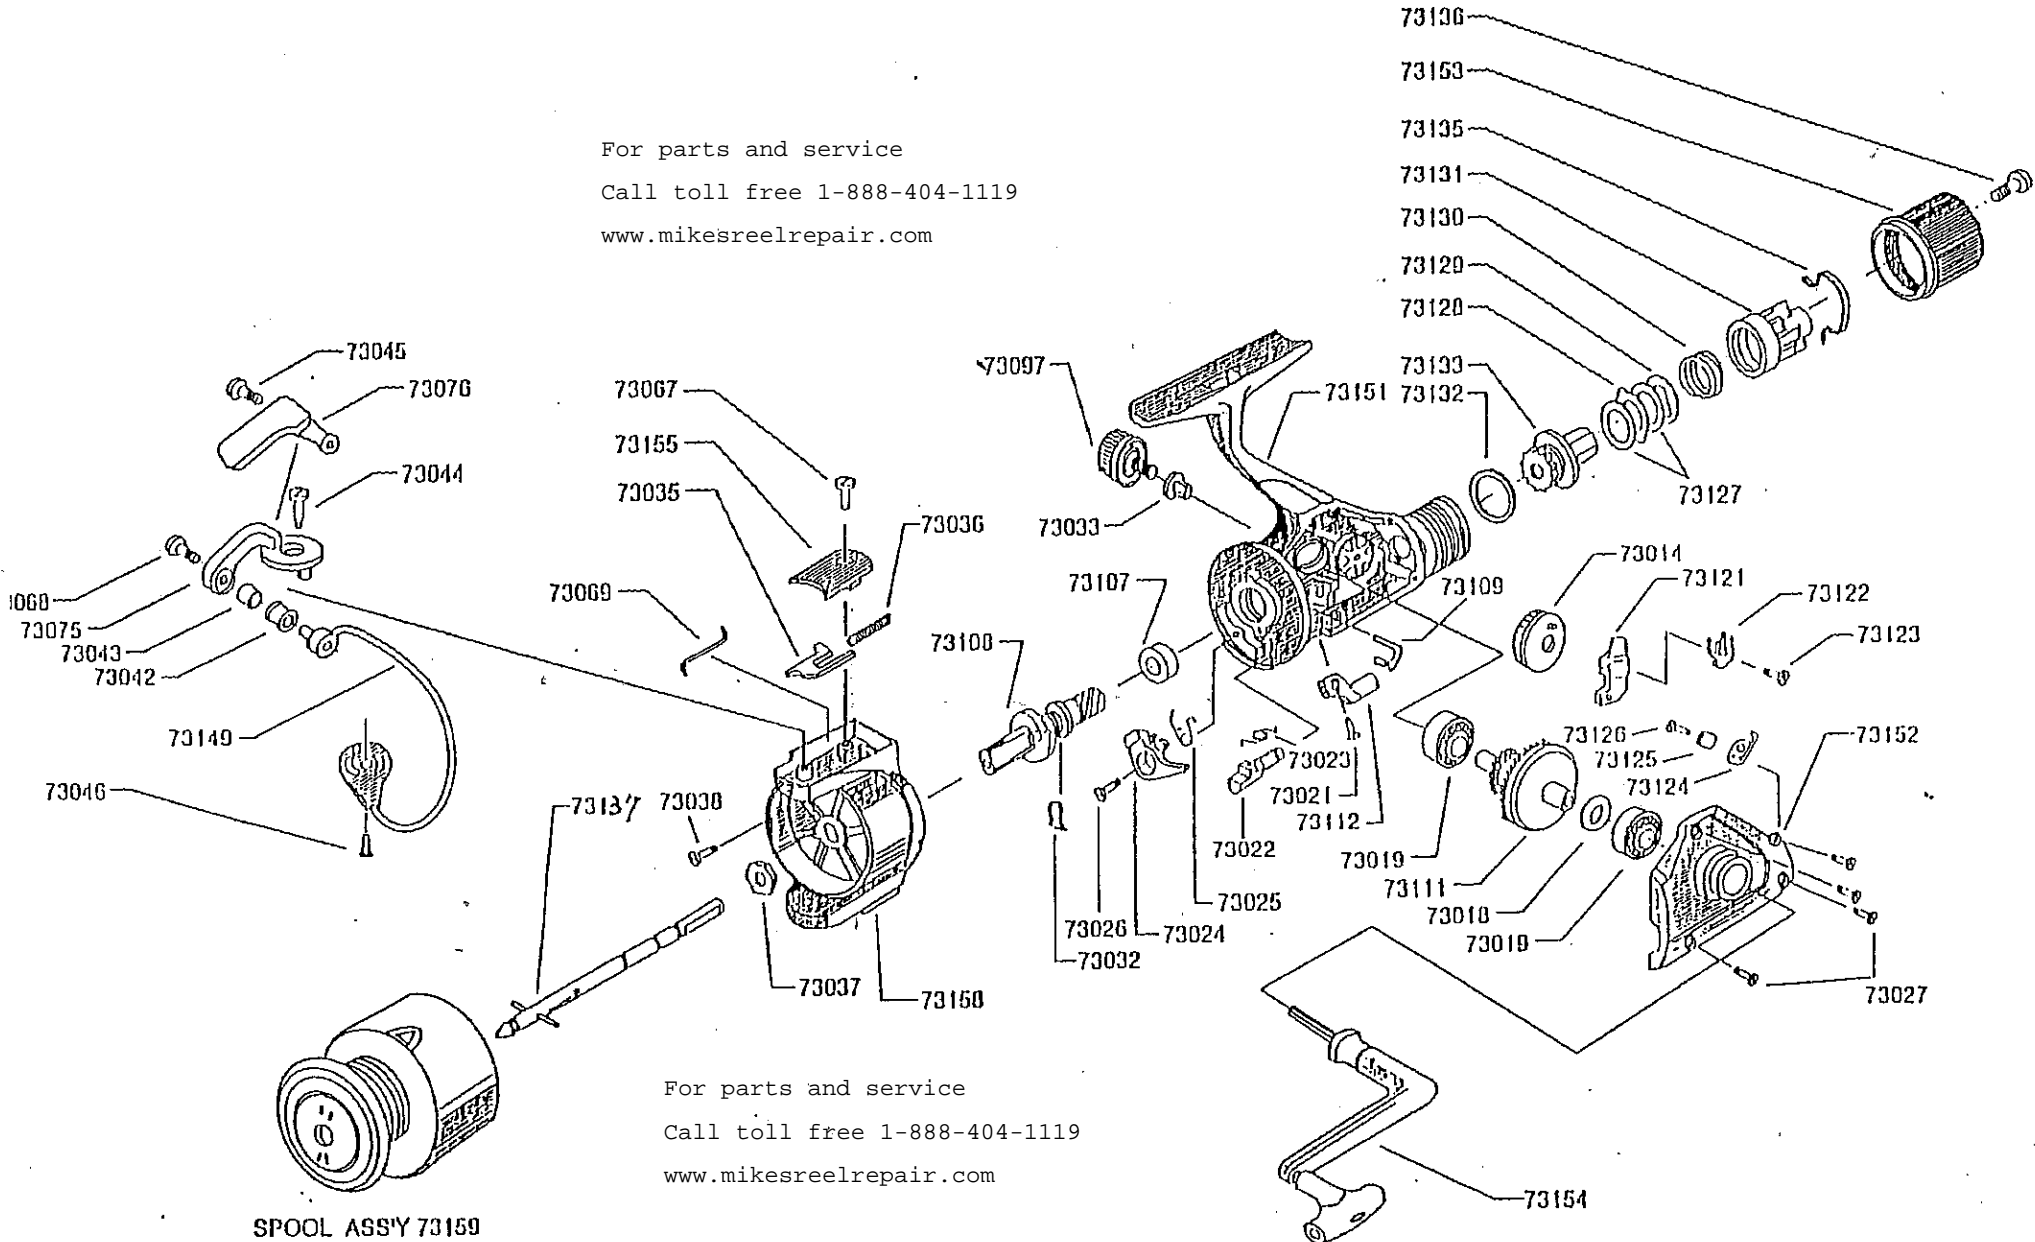

ACCU BALANCE ES 400

For parts and service
 Call toll free 1-888-404-1119
www.mikesreelrepair.com

For parts and service
 Call toll free 1-888-404-1119
www.mikesreelrepair.com

ACCU BALANCE ES 400