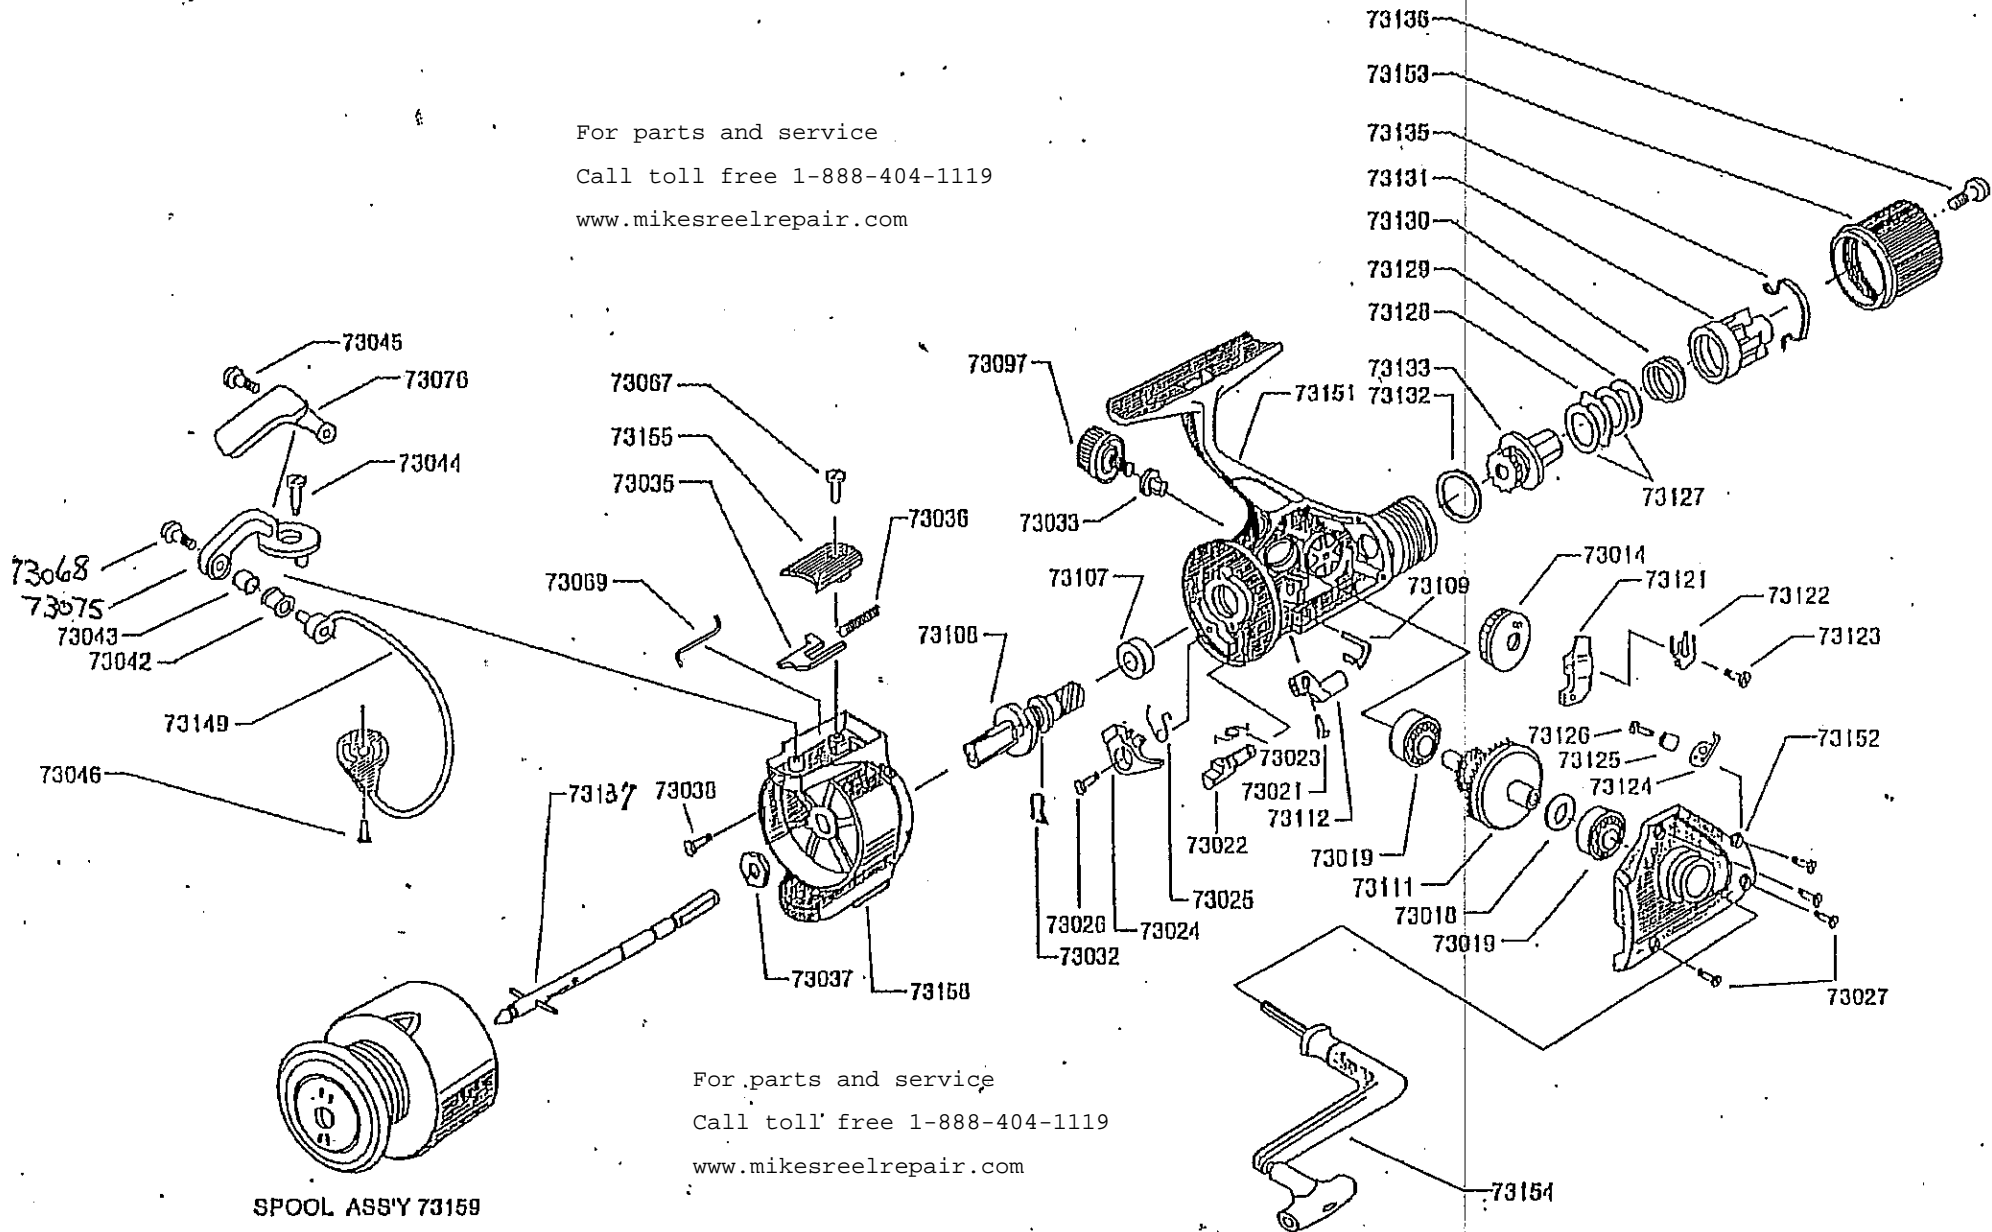

# ACCU BALANCE ES300R

For parts and service  
 Call toll free 1-888-404-1119  
[www.mikesreelrepair.com](http://www.mikesreelrepair.com)

SPOOL ASS'Y 73159

For parts and service  
 Call toll' free 1-888-404-1119  
[www.mikesreelrepair.com](http://www.mikesreelrepair.com)