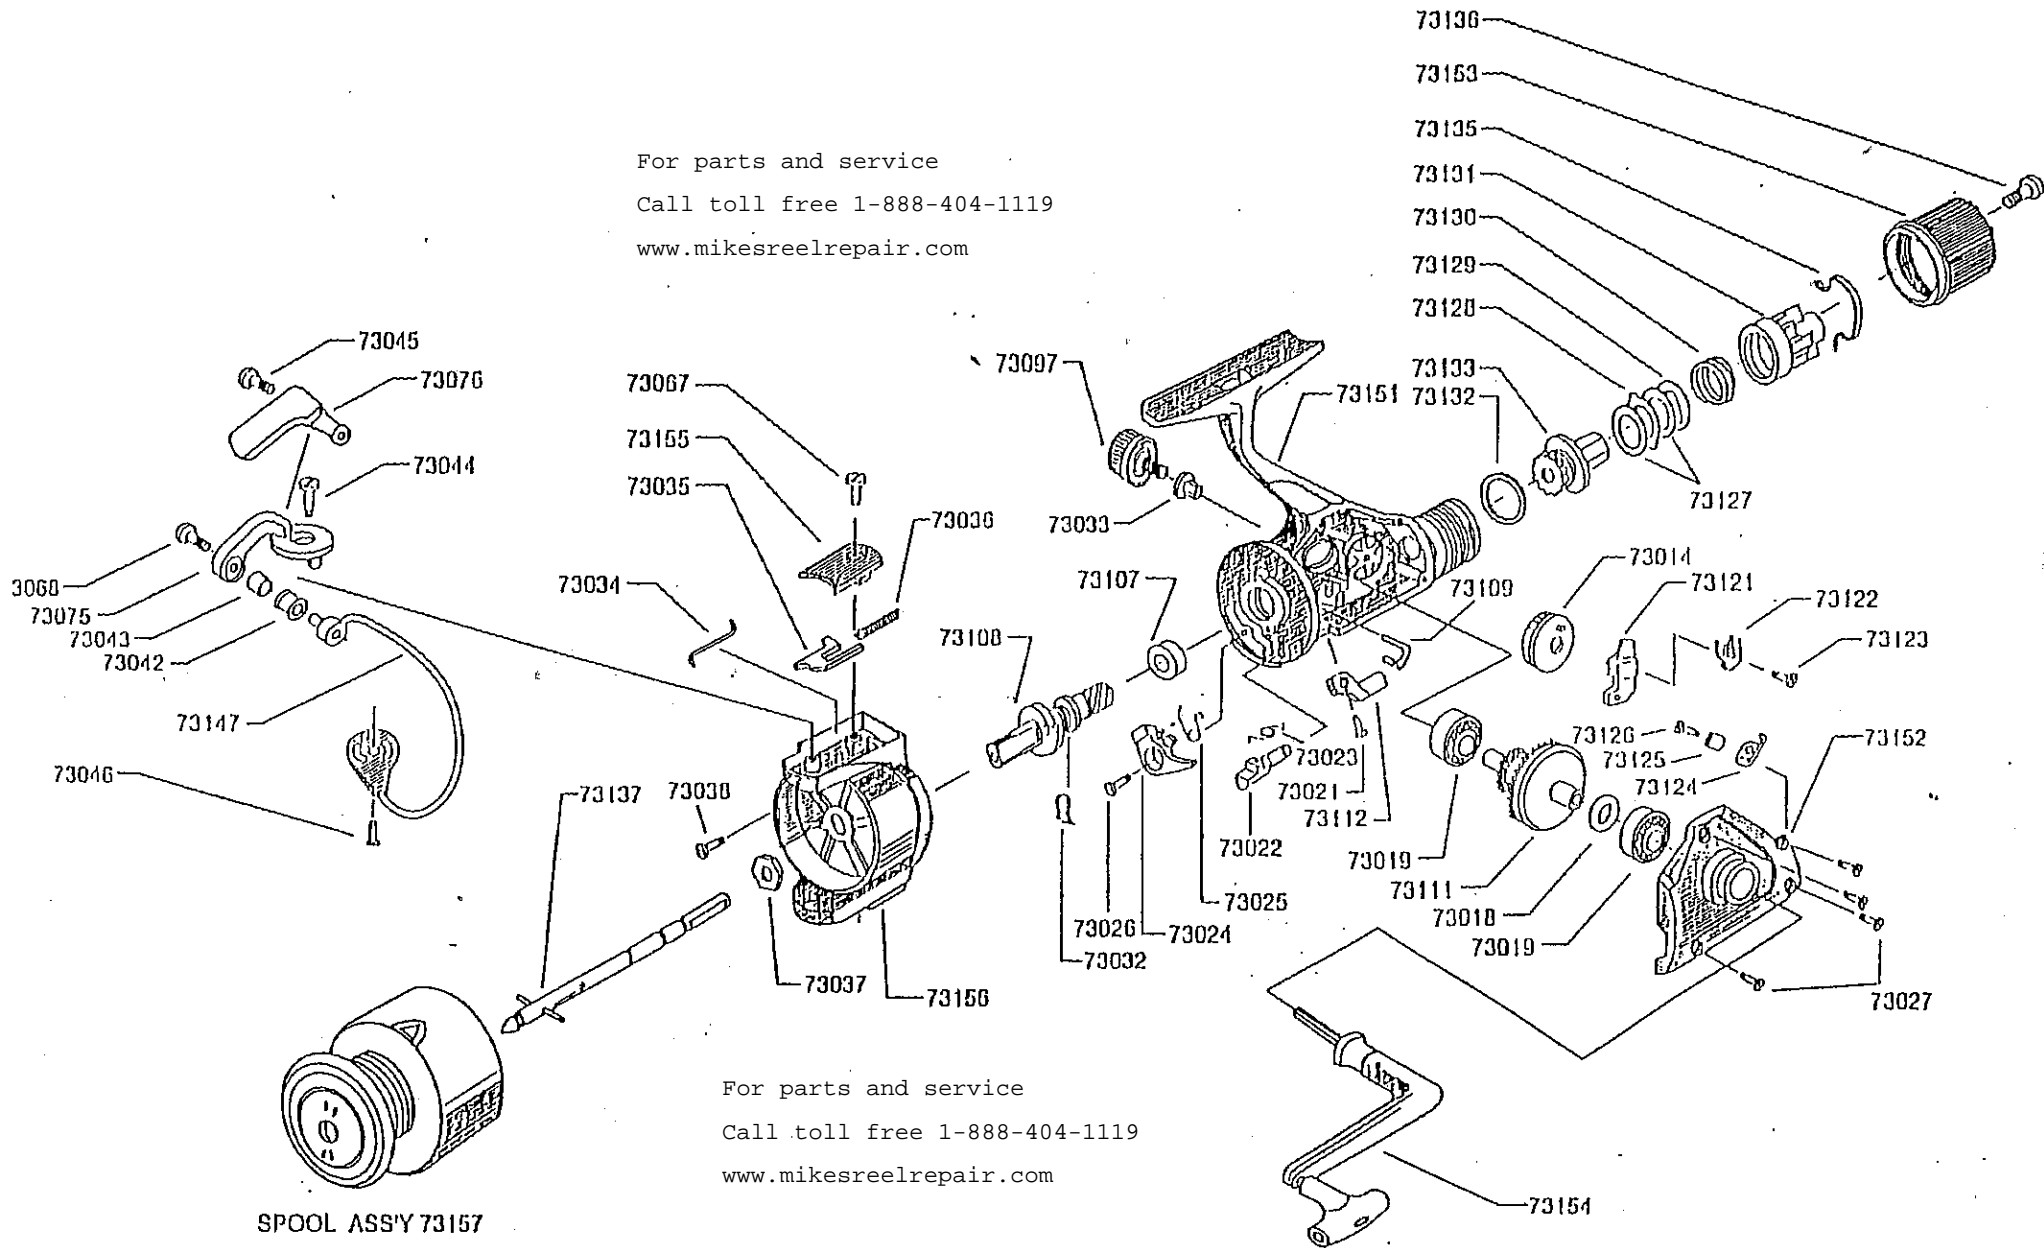

ACCU BALANCE ES 300

For parts and service
Call toll free 1-888-404-1119
www.mikesreelrepair.com

For parts and service
Call toll free 1-888-404-1119
www.mikesreelrepair.com

ACCU BALANCE ES 300