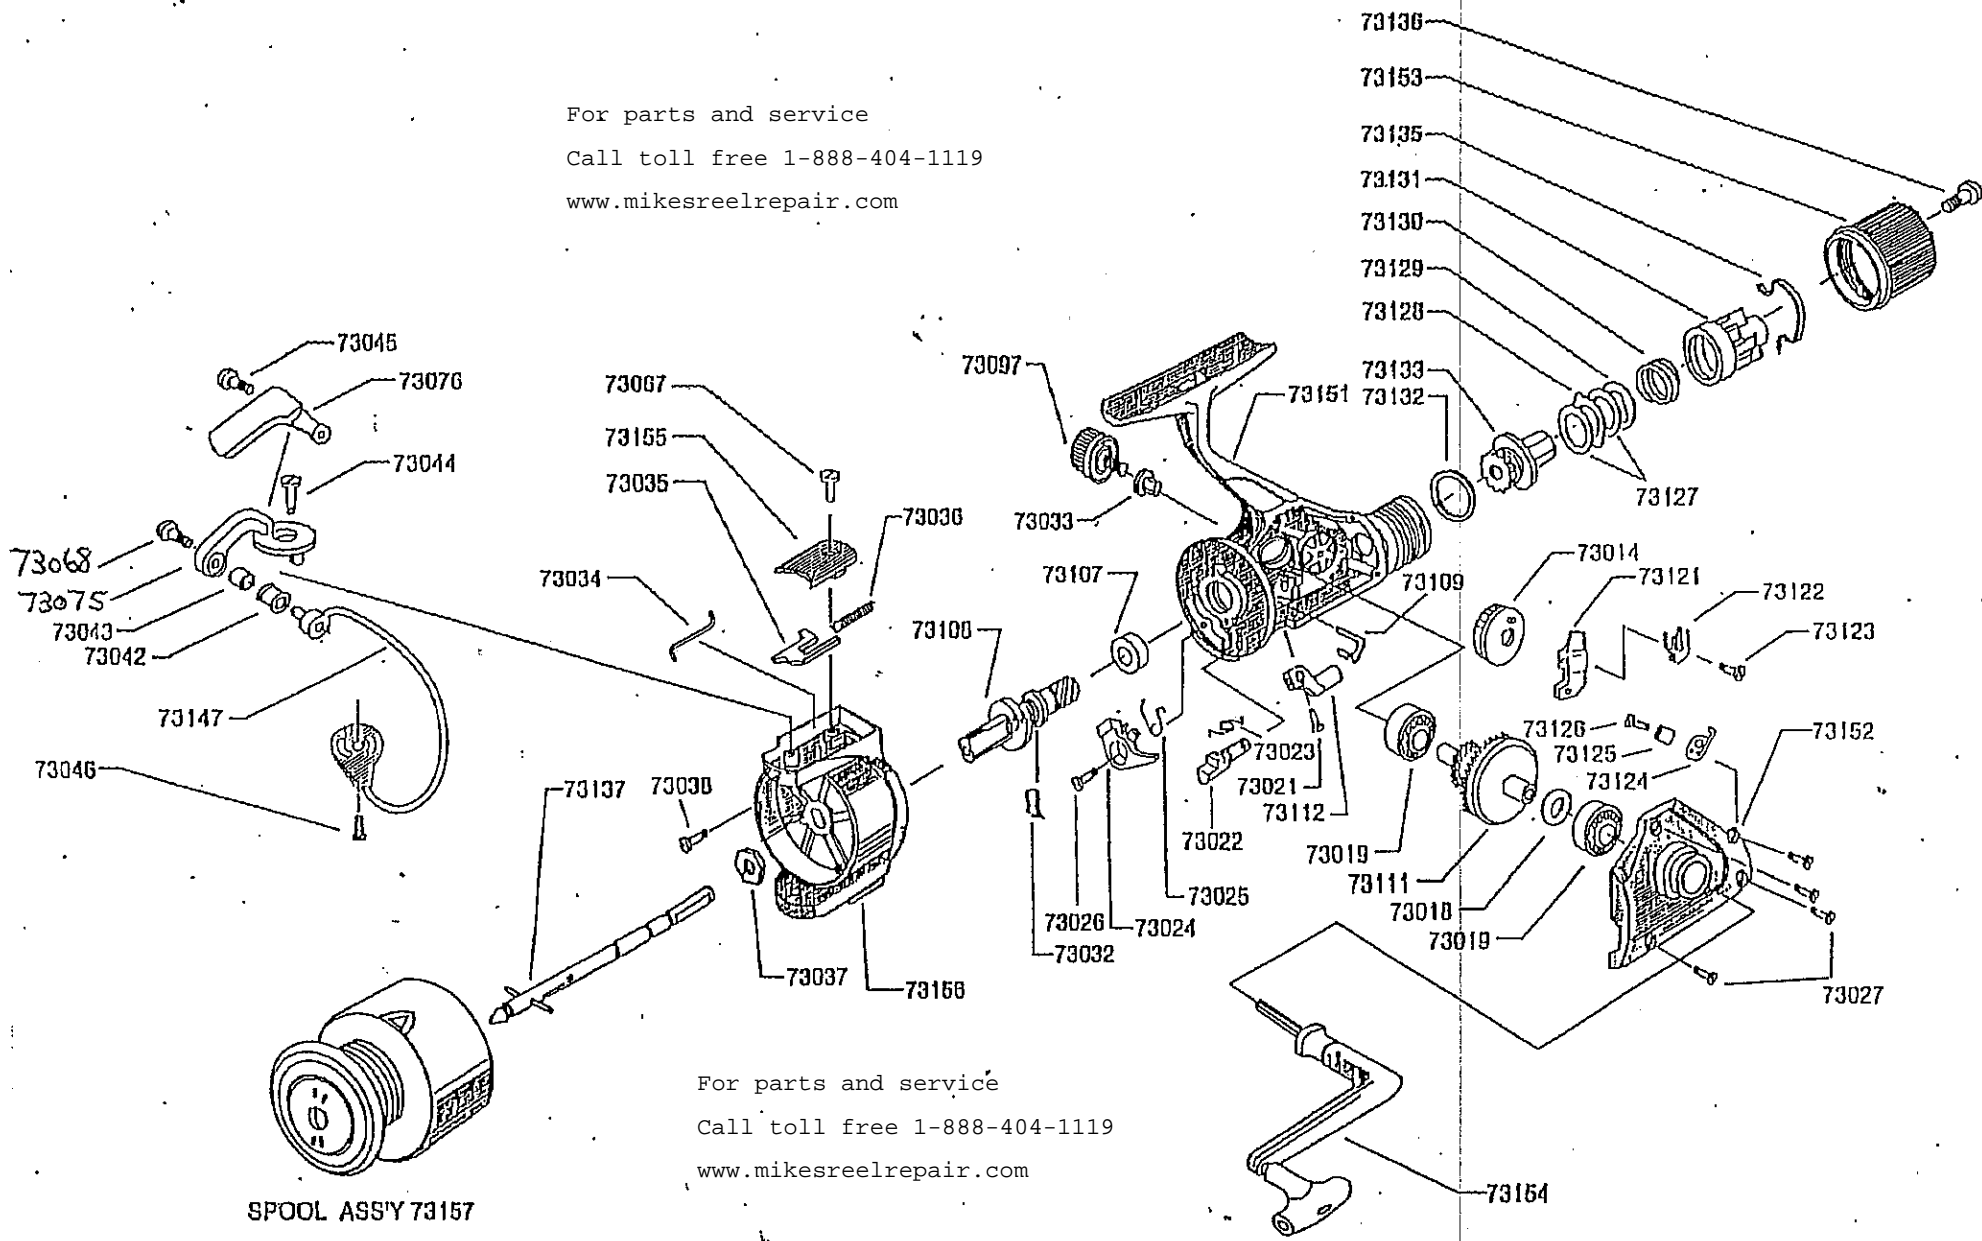

ACCU BALANCE ES200A

For parts and service
 Call toll free 1-888-404-1119
www.mikesreelrepair.com

SPOOL ASS'Y 73157

For parts and service
 Call toll free 1-888-404-1119
www.mikesreelrepair.com