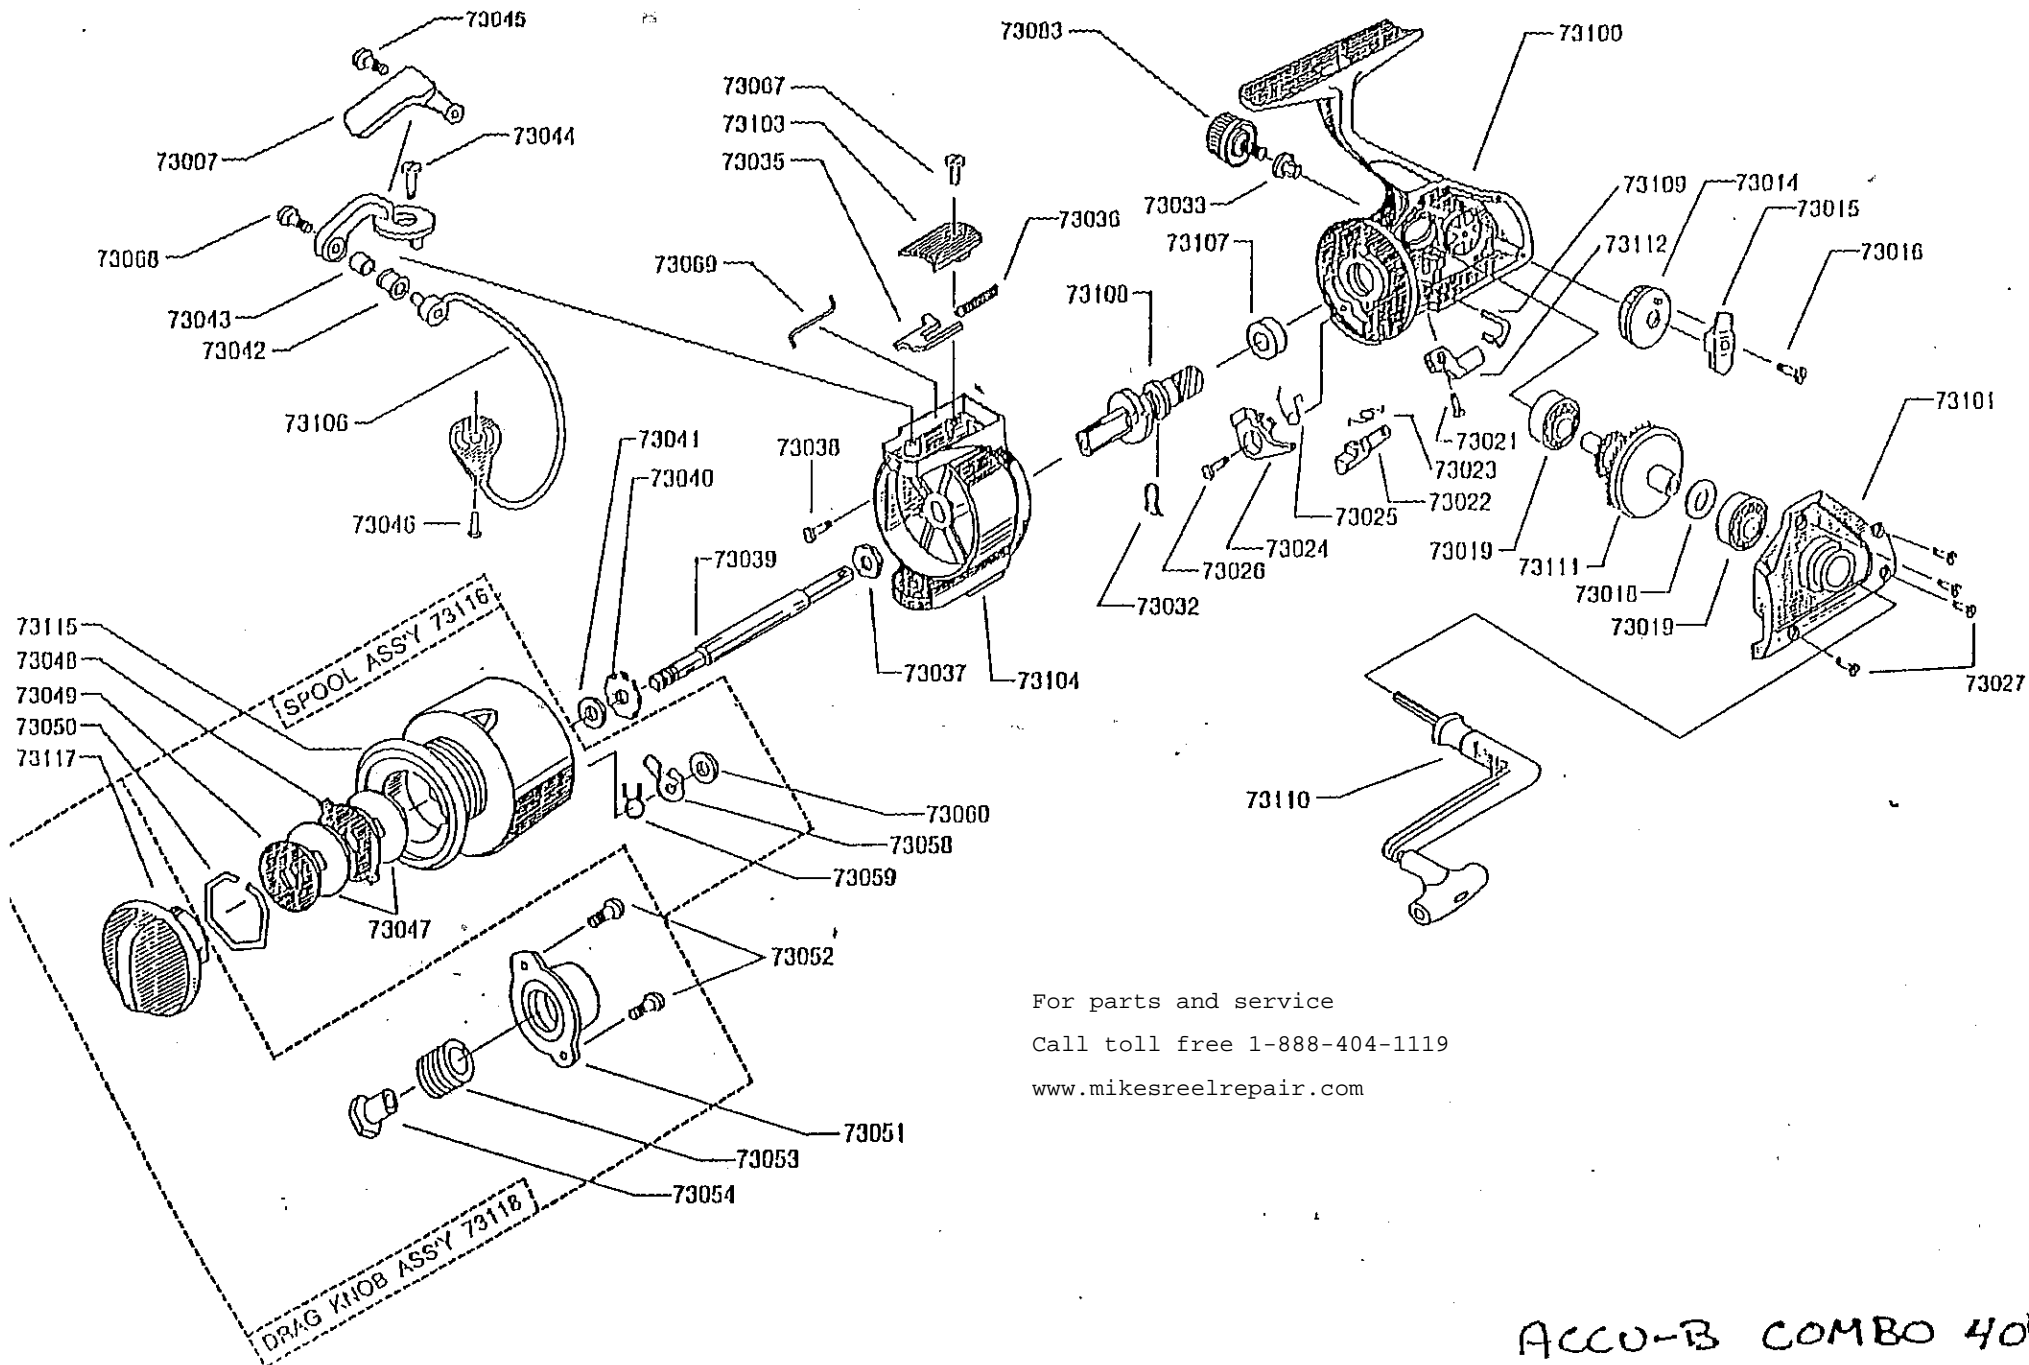

For parts and service
Call toll free 1-888-404-1119
www.mikesreelrepair.com

ACCU-B COMBO 400

For parts and service
Call toll free 1-888-404-1119
www.mikesreelrepair.com

ACCU-B COMBO 400