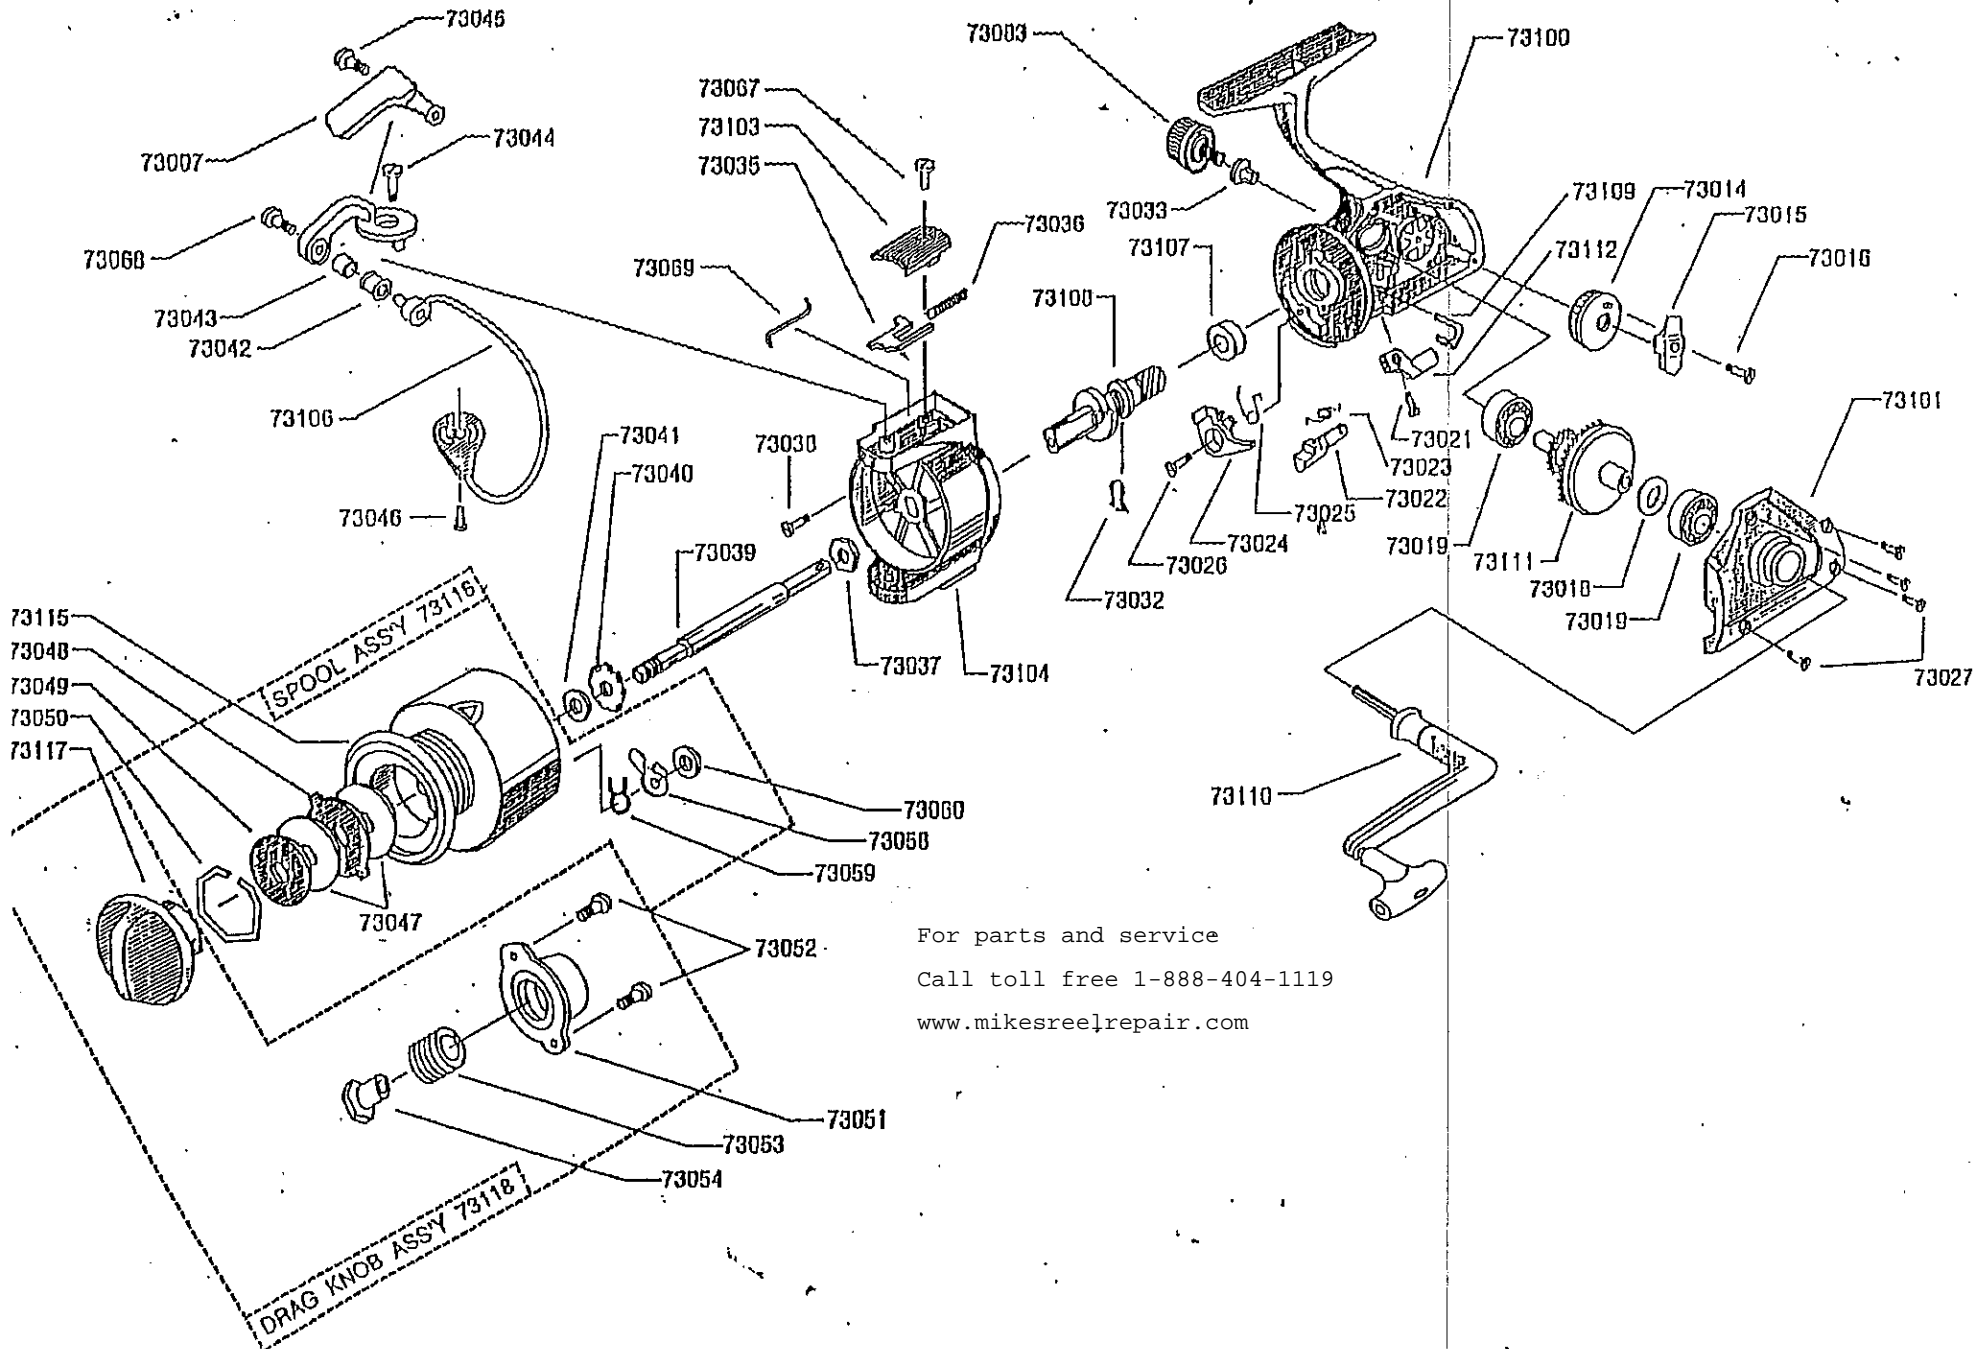

For parts and service
Call toll free 1-888-404-1119
www.mikesreelrepair.com

ACCU-BALANCE COMBO 300FD

For parts and service
Call toll free 1-888-404-1119
www.mikesreelrepair.com