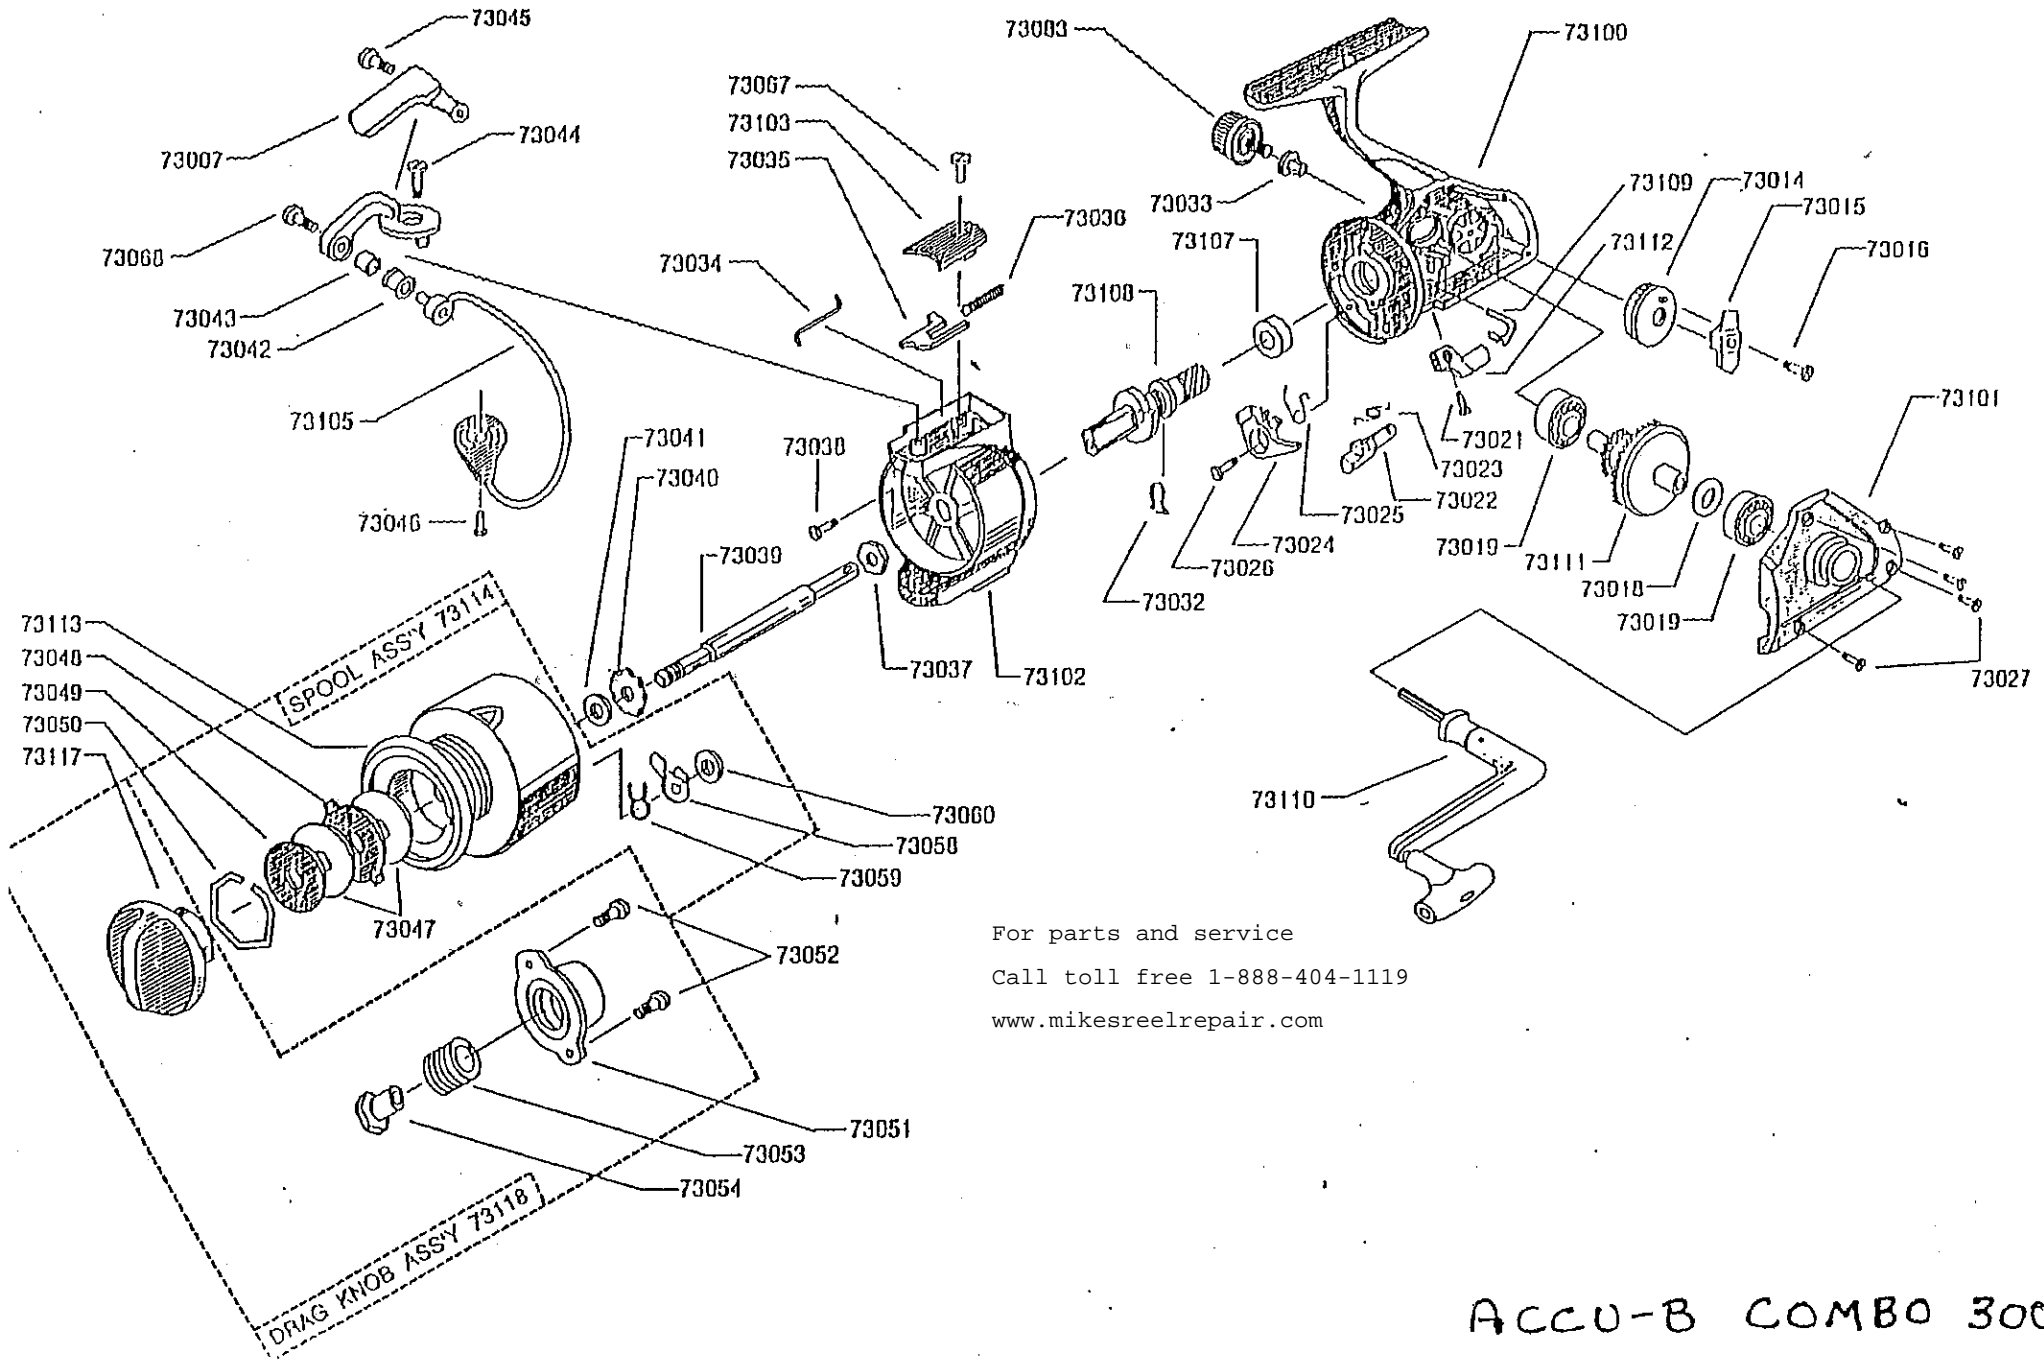

For parts and service  
Call toll free 1-888-404-1119  
www.mikesreelrepair.com

# ACCU-B COMBO 300

For parts and service  
Call toll free 1-888-404-1119  
www.mikesreelrepair.com

# ACCU-B COMBO 300