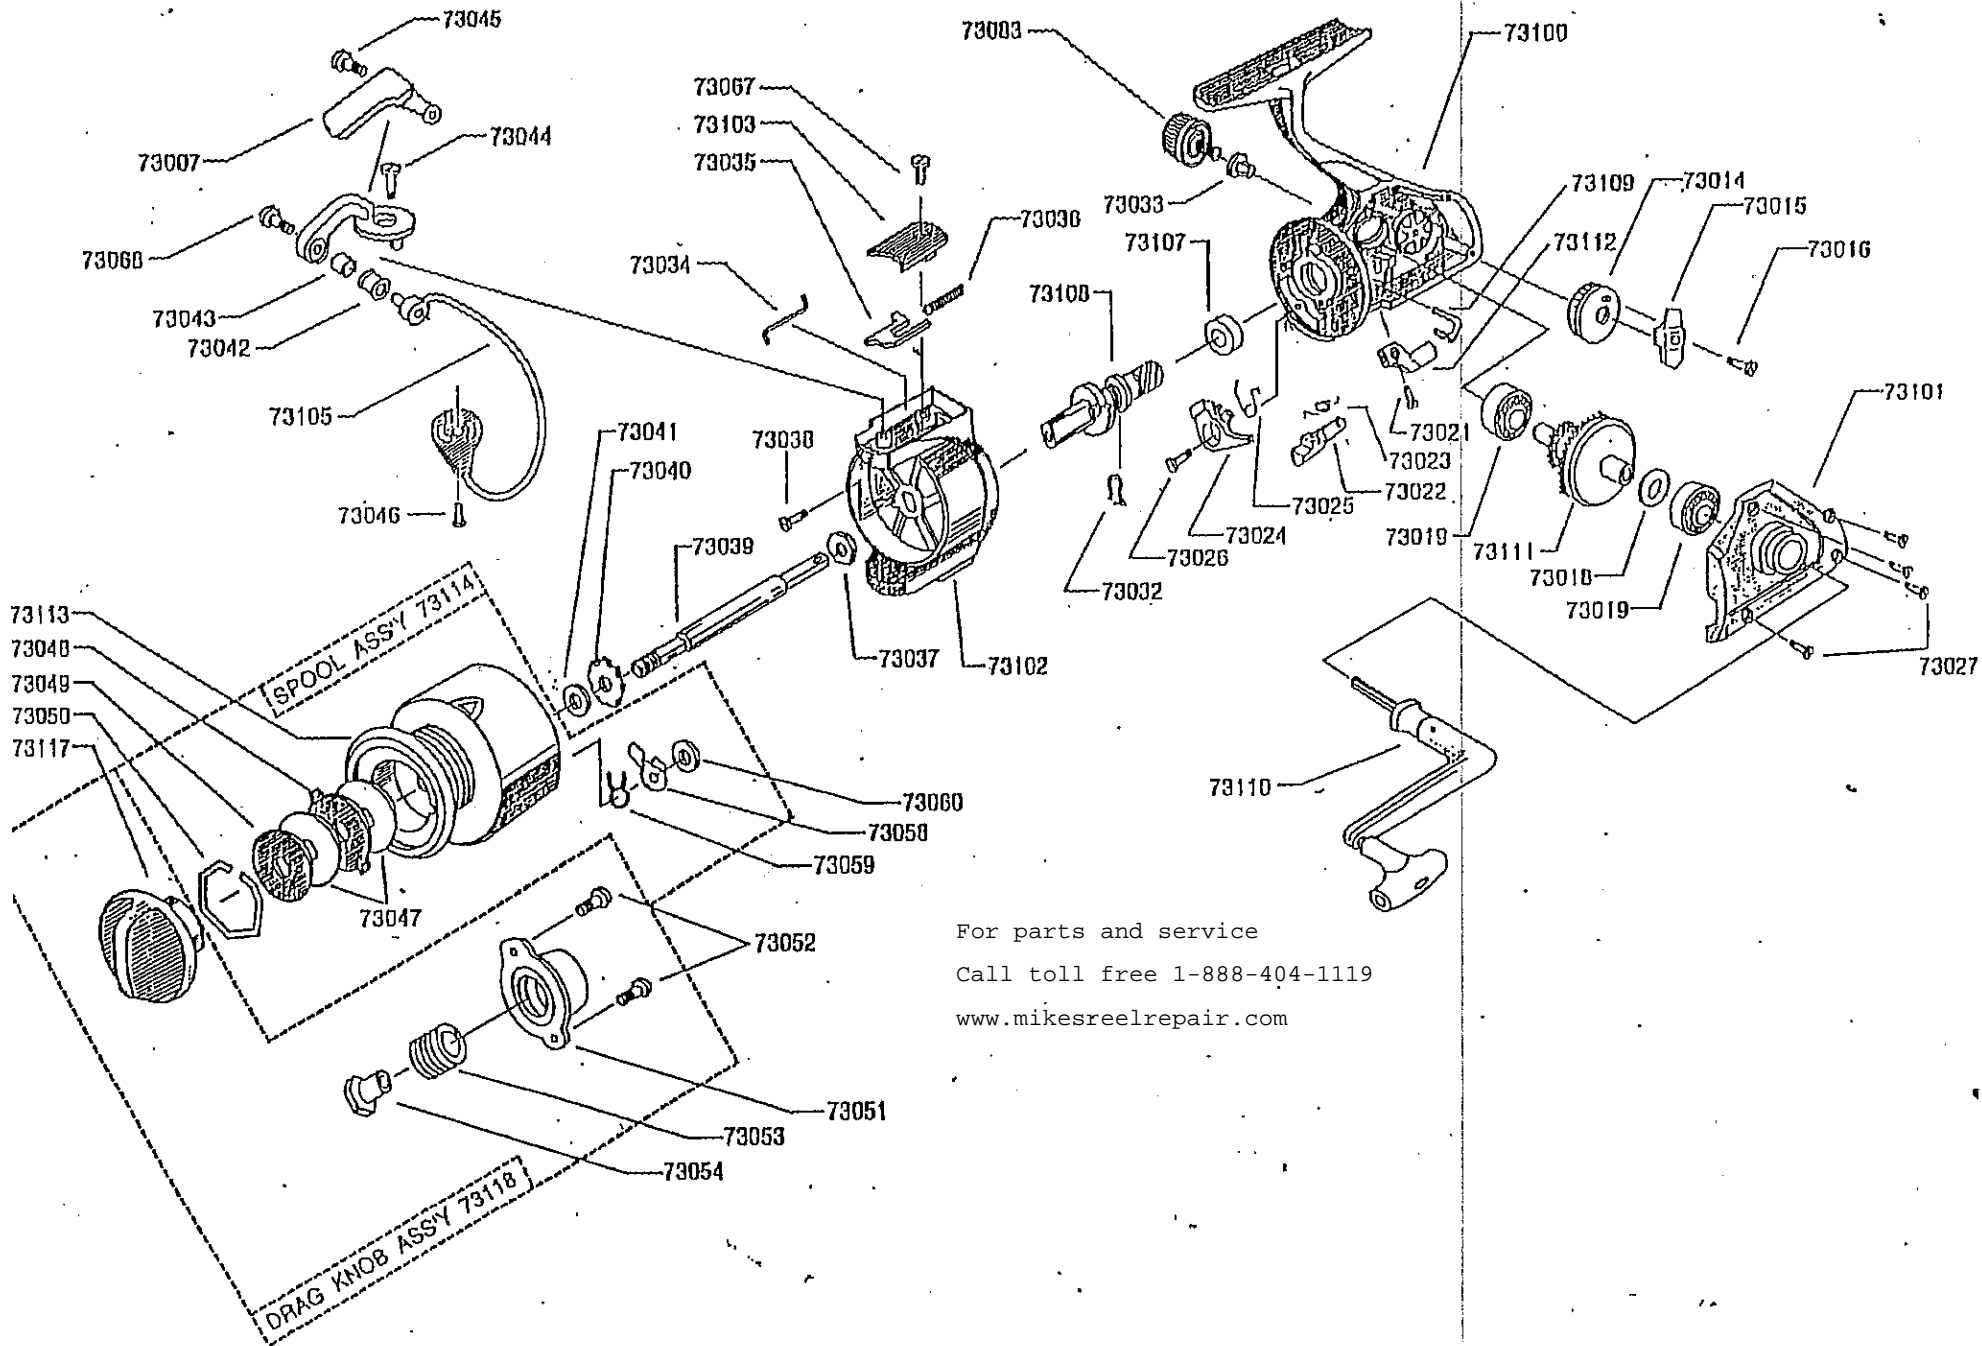

For parts and service
Call toll free 1-888-404-1119
www.mikesreelrepair.com

ACCU-BALANCE COMBO 200FD

For parts and service
Call toll free 1-888-404-1119
www.mikesreelrepair.com