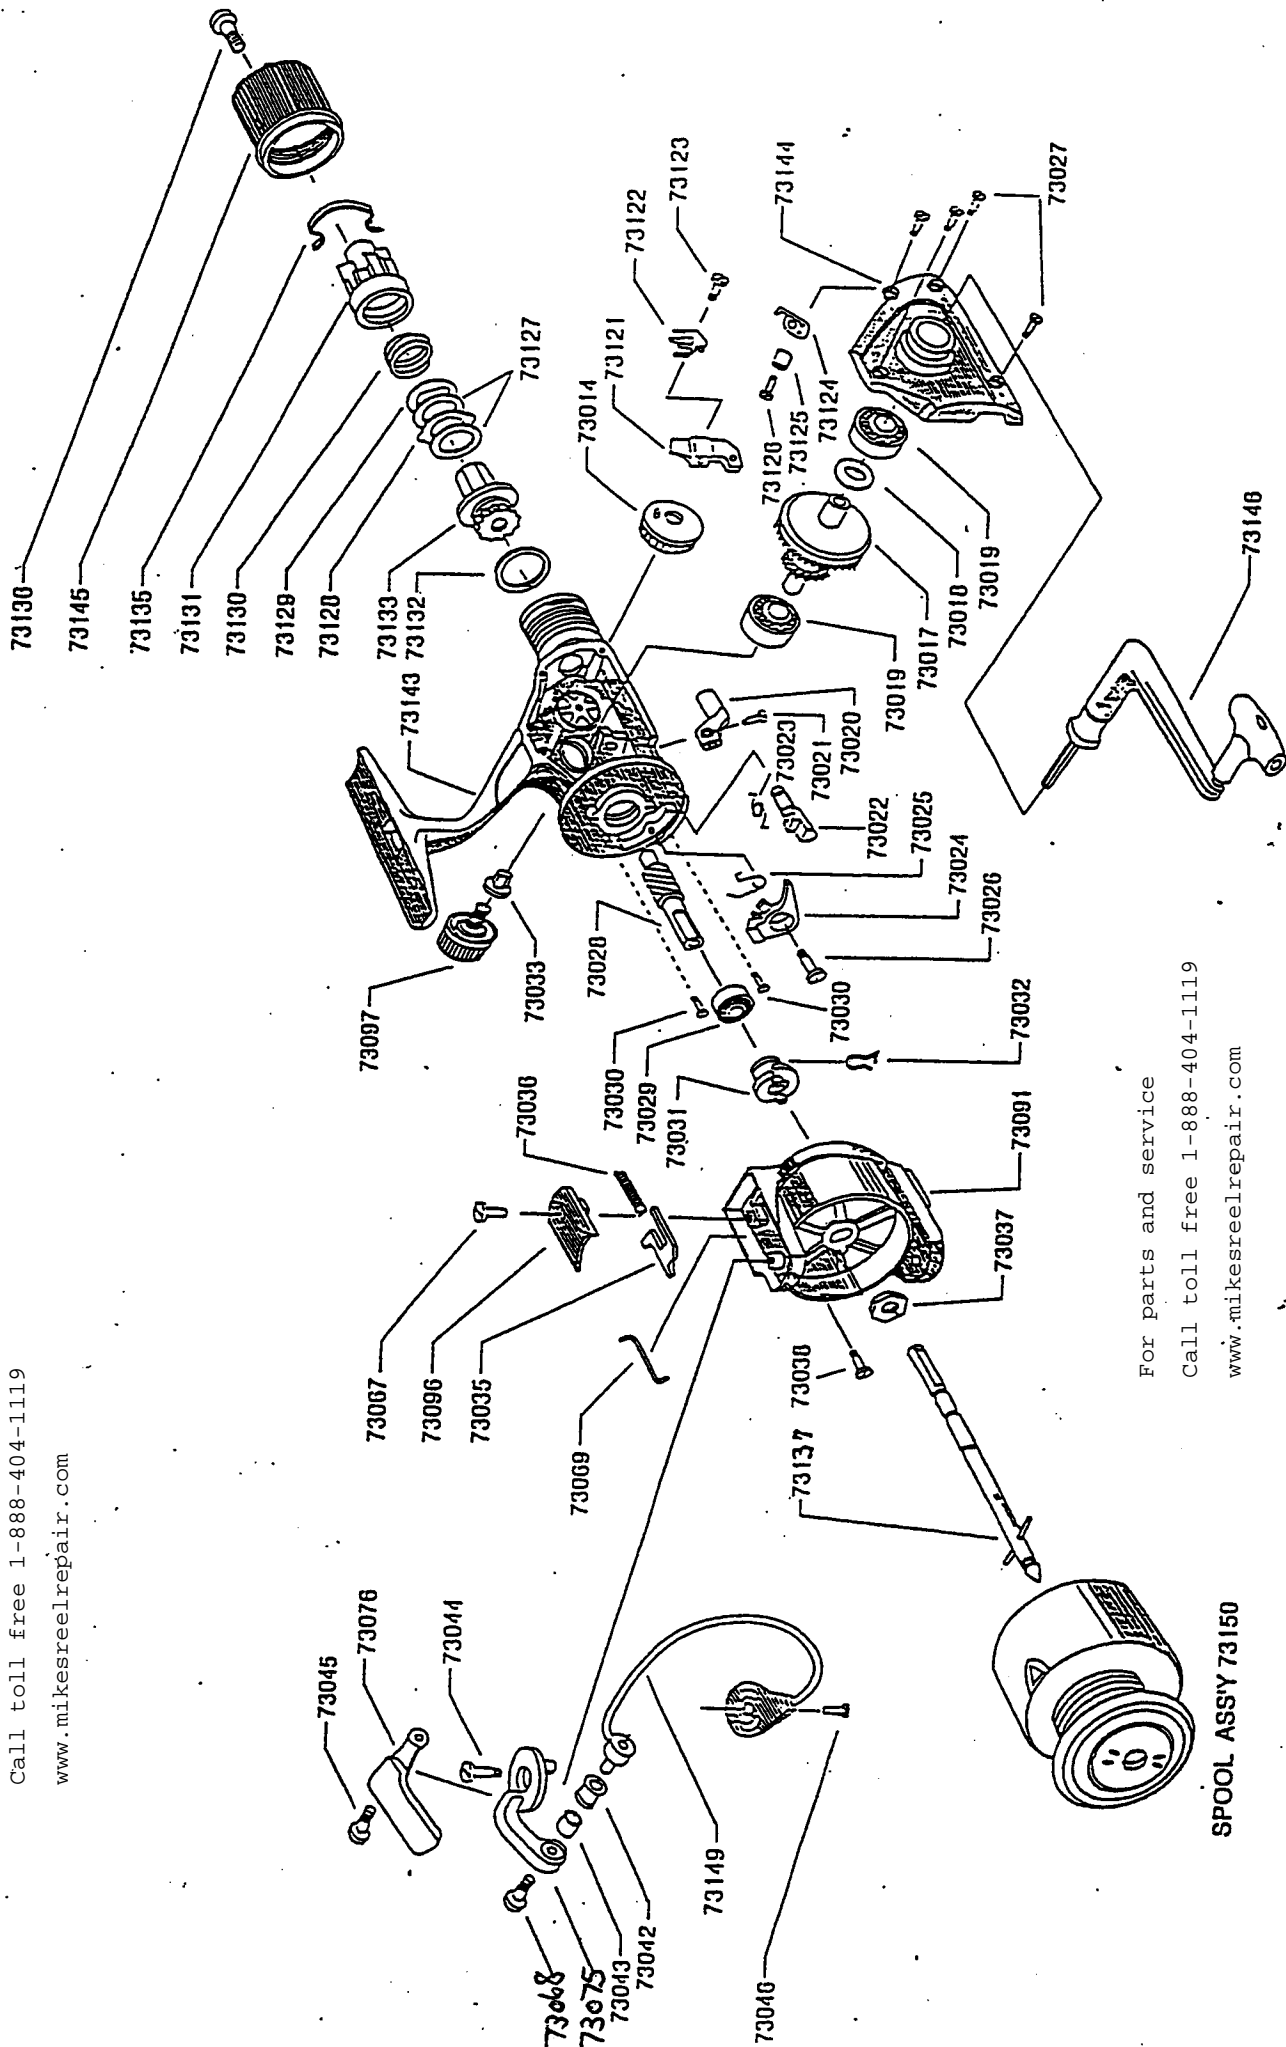

ACCU-BALANCE EX300RD

For parts and service
Call toll free 1-888-404-1119
www.mikesreelrepair.com

For parts and service
Call toll free 1-888-404-1119
www.mikesreelrepair.com

SPOOL ASSY 73150