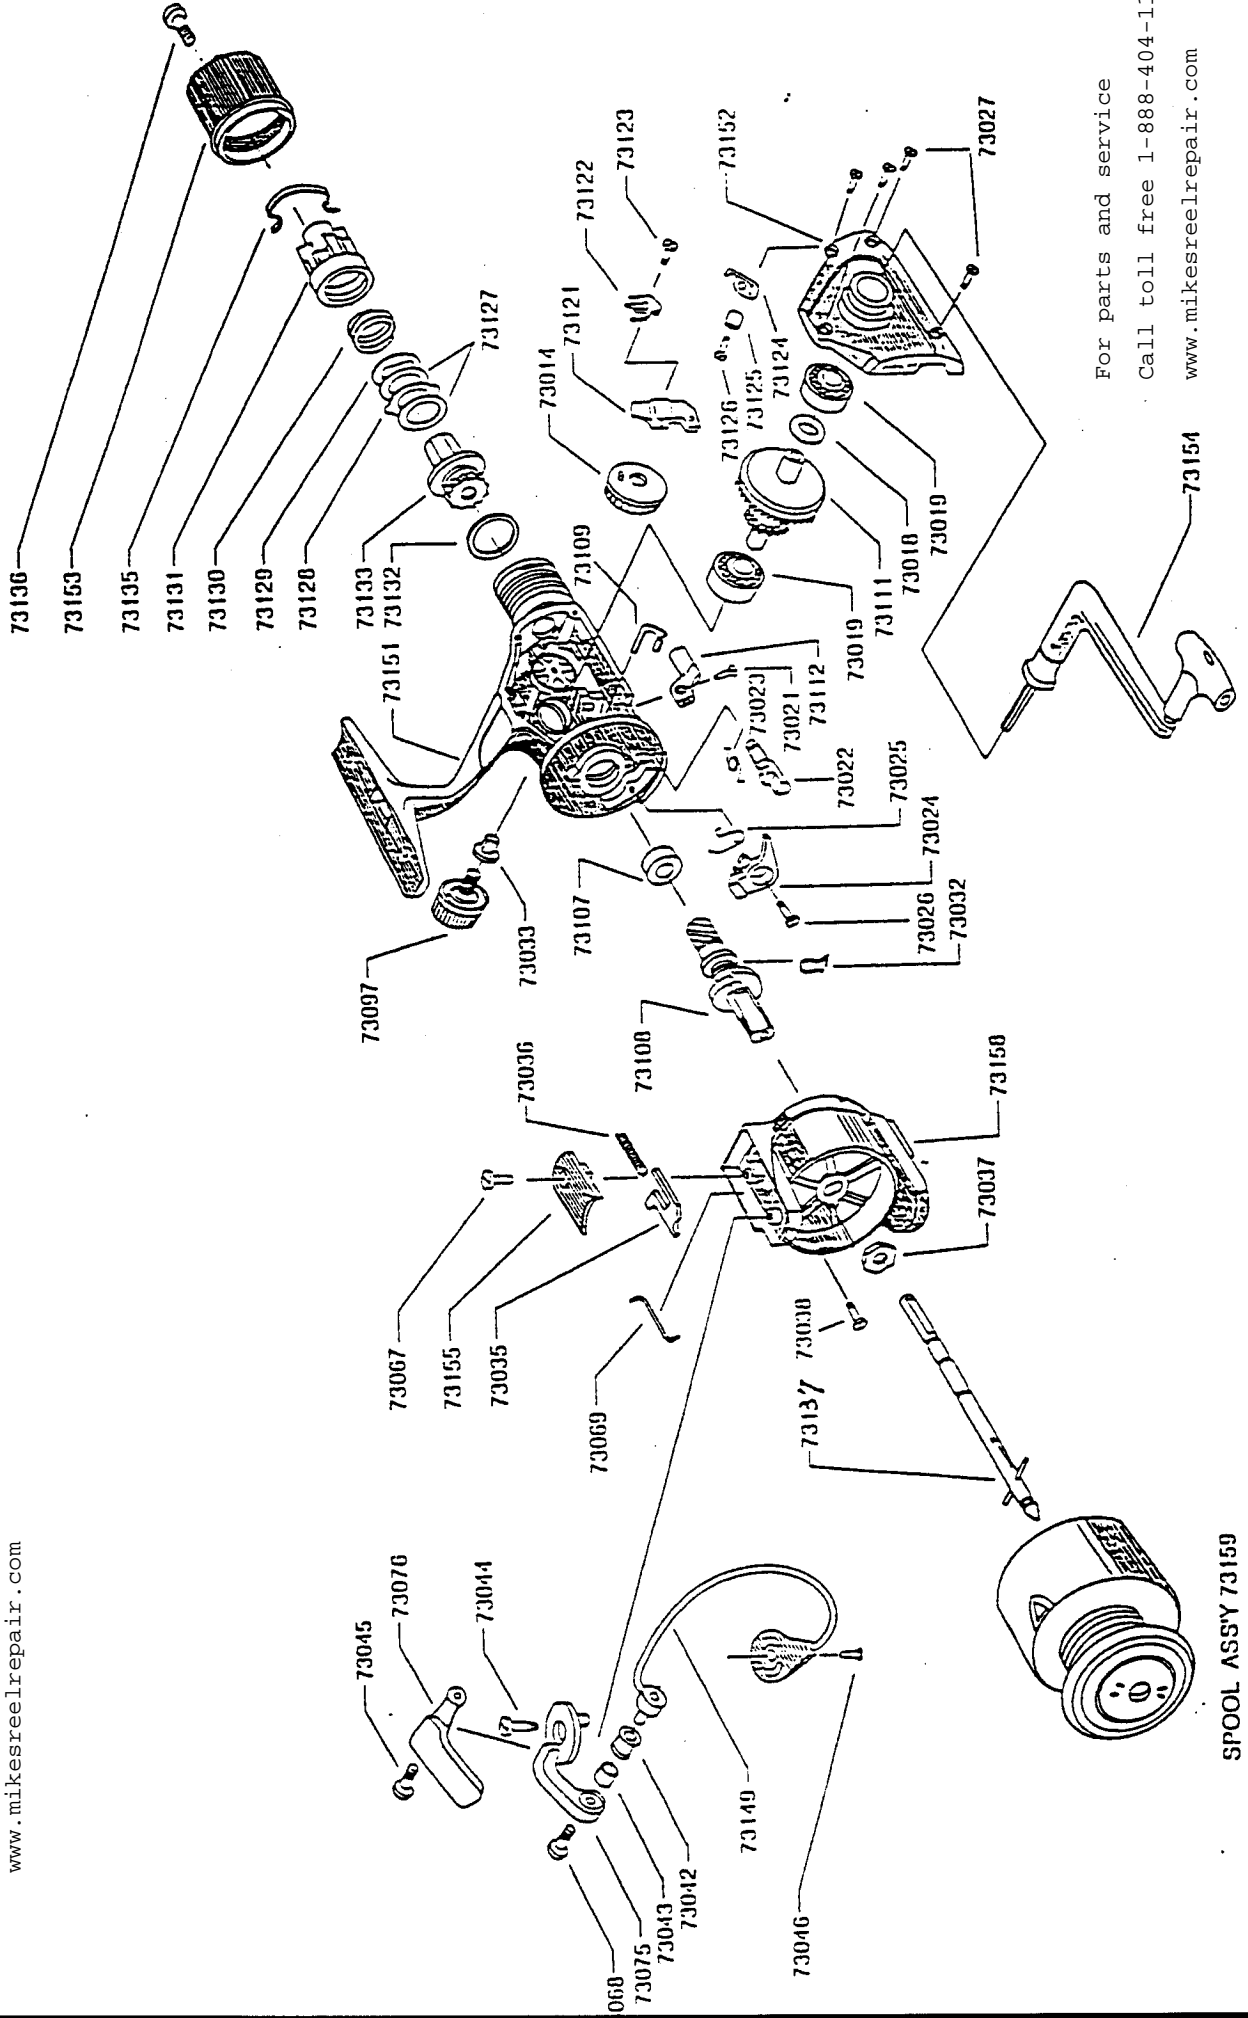

ACCU BALANCE ES 400

For parts and service
Call toll free 1-888-404-1119
www.mikesreelrepair.com

For parts and service
Call toll free 1-888-404-1119
www.mikesreelrepair.com

SPOOL ASSY 73159

ACCU BALANCE ES 400